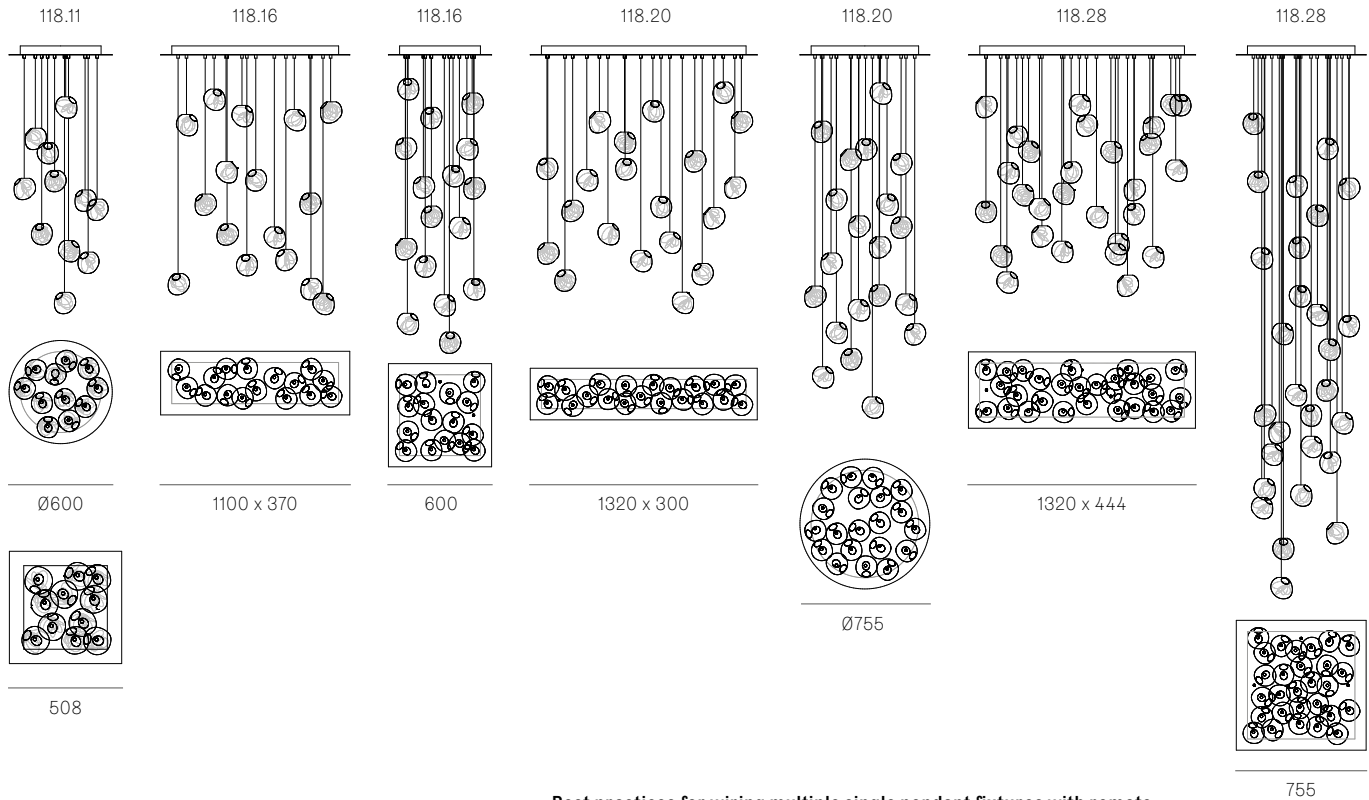

Image shown above 118.11 with round canopy

± Ø140 - 160mm

| | |
|------------------------|--|
| Series | 118 |
| Mounting | Ceiling mounted |
| Glass Colours | White |
| Lamp | 1.5W LED, 2500K, 130lm |
| Coaxial Length | 3000mm standard / up to 30500mm maximum Adjustable length: 118.1 - 118.9 Non-adjustable length: 118.11 - 118.28 |
| Canopy Finishes | 118.1 - 118.7: white, black or brushed nickel canopy 118.1mi/mo: white polyurethane canopy 118.9 - 118.28: white canopy |
| Materials | Blown glass, braided metal coaxial cable, electrical components, steel canopy |
| Power Supply | Integral Remote mounted for 118.1m/mo/mi Bocci recommends remote mounting power supplies for ease of long-term maintenance. |
| Environment | Indoor, dry location. IP30 |
| Note | Every single Bocci product is handmade. Each one is variously blown, poured, carved, polished, packed and dispatched directly by us. As such, no two products are identical; they are individual, irregular expressions of our research. |
| Patent # | Worldwide patents pending. |

Rectangle

| | |
|---------------|------|
| 118.9 | 33.7 |
| 118.11 | 42.7 |
| 118.16 | 62.5 |
| 118.20 | 76.5 |
| 118.28 | 102 |

ADJUSTABLE LENGTH

up to 3000 standard
up to 30500 custom

NON-ADJUSTABLE LENGTH

up to 3000 standard
up to 30500 custom

Best practices for wiring multiple single pendant fixtures with remote mounted power supplies:

- Multiple single pendant fixtures should be wired in parallel. DO NOT wire in series.
- Bocci recommends a home run line for each fixture location to avoid significant voltage drop.
- Calculations for distance to the power supply, or required wire gauge in order to avoid voltage drop, are the responsibility of the installing party.

All dimensions are in millimeters (mm) unless otherwise specified.