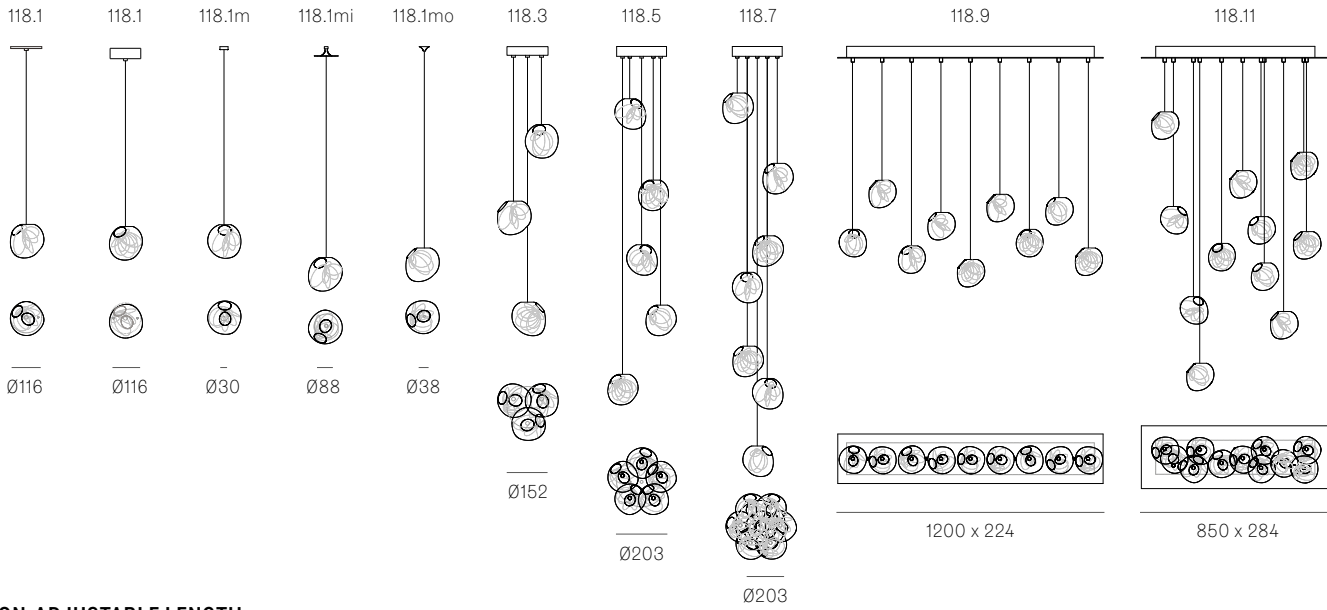

Image shown above 118.11 with round canopy

± Ø140 - 160mm

| | |
|------------------------|--|
| Series | 118 |
| Mounting | Ceiling mounted |
| Glass Colours | White |
| Lamp | 1.5W LED, 2500K, 130lm |
| Coaxial Length | 3000mm standard / up to 30500mm maximum Adjustable length: 118.1 - 118.9 Non-adjustable length: 118.11 - 118.28 |
| Canopy Finishes | 118.1 - 118.7: white, black or brushed nickel canopy 118.1mi/mo: white polyurethane canopy 118.9 - 118.28: white canopy |
| Materials | Blown glass, braided metal coaxial cable, electrical components, steel canopy |
| Power Supply | Integral Remote mounted for 118.1m/mo/mi Bocci recommends remote mounting power supplies for ease of long-term maintenance. |
| Environment | Indoor, dry location. IP30 |
| Note | Every single Bocci product is handmade. Each one is variously blown, poured, carved, polished, packed and dispatched directly by us. As such, no two products are identical; they are individual, irregular expressions of our research. |
| Patent # | Worldwide patents pending. |

Weight (kg)

Round

| | |
|---------------|------|
| 118.1 | 3.3 |
| 118.3 | 9.7 |
| 118.5 | 16.1 |
| 118.7 | 22.4 |
| 118.11 | 42.7 |
| 118.20 | 76.5 |

Square

| | |
|---------------|------|
| 118.11 | 42.7 |
| 118.16 | 62.5 |
| 118.28 | 102 |

Rectangle

| | |
|---------------|------|
| 118.9 | 33.7 |
| 118.11 | 42.7 |
| 118.16 | 62.5 |
| 118.20 | 76.5 |
| 118.28 | 102 |

ADJUSTABLE LENGTH

up to 3000 standard
up to 30500 custom

NON-ADJUSTABLE LENGTH

All dimensions are in millimeters (mm) unless otherwise specified.