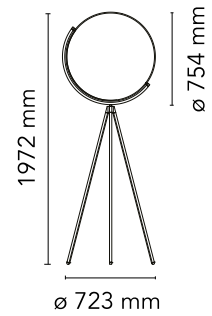

Adjustable floor lamp providing direct light. Painted or chrome-plated aluminium body with metal spinning head, die-cast joints and extruded stem. Silk screened PMMA diffuser. Edge Lighting technology light source. Optical switch sensor placed on the stem that provide Warm Tone dimming function. Power cord length 250 cm. Plug-in power supply with interchangeable plugs.

Are you a professional and your project needs consulting and support?

[BOOK AN APPOINTMENT](#)