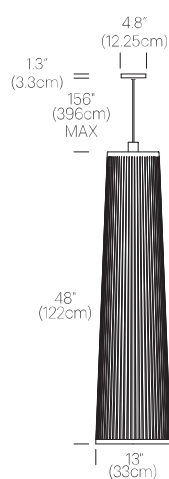

## PACKAGING WEIGHT AND DIMENSIONS

|                 |        |                      |
|-----------------|--------|----------------------|
| Solis 24/48/72: | 8.6LBS | 14.5" X 13.5" X 8.5" |
|                 | 3.9KGS | 37cm X 34cm X 22cm   |

## DIMENSIONS

SOLIS 24

SOLIS 48

SOLIS 72