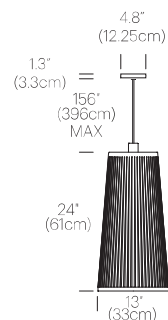

## PACKAGING WEIGHT AND DIMENSIONS

|                 |        |                      |
|-----------------|--------|----------------------|
| Solis 24/48/72: | 8.6LBS | 14.5" X 13.5" X 8.5" |
|                 | 3.9KGS | 37cm X 34cm X 22cm   |

## DIMENSIONS

SOLIS 24

SOLIS 48

SOLIS 72