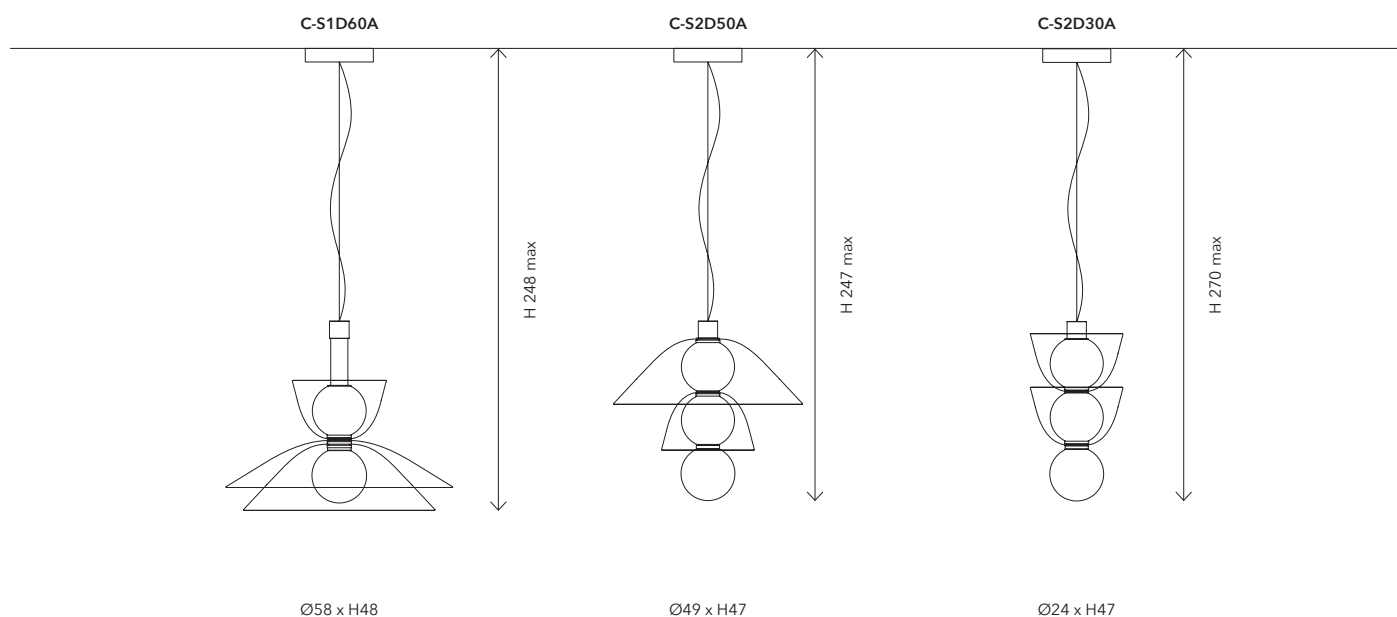

TECHNICAL SHEET

C-S1D60A | SHORT 1 D60 A

Mounting: Sospensione / Suspension

Environment: Indoor - IP20

Materials: Metallo e vetro / Metal and glass

Input Current: LED 500mA / strip LED 24V

Voltage: 220-240V 50/60Hz

Source: Tubo / Tube LED 4,5W | Sfera / Sphere LED 9W - CRI=90

Color Temperature: 3000K / 2700K

Lighting Control: Dimmable 0-10V / DALI

Cavo / Wire RAL: 9005

C-S2D50A | SHORT 2 D50 A

Mounting: Sospensione / Suspension

Environment: Indoor - IP20

Materials: Metallo e vetro / Metal and glass

Input Current: LED 500mA / strip LED 24V

Voltage: 220-240V 50/60Hz

Source: Tubo / Tube LED 4,5W | Sfera / Sphere LED 9W - CRI=90

Color Temperature: 3000K / 2700K

Lighting Control: Dimmable 0-10V / DALI

Cavo / Wire RAL: 9005

C-S2D30A | SHORT 2 D30 A

Mounting: Sospensione / Suspension

Environment: Indoor - IP20

Materials: Metallo e vetro / Metal and glass

Input Current: LED 500mA / strip LED 24V

Voltage: 220-240V 50/60Hz

Source: Tubo / Tube LED 4,5W |

Sfera / Sphere LED 9W - CRI=90

Color Temperature: 3000K / 2700K

Lighting Control: Dimmable 0-10V / DALI

Cavo / Wire RAL: 9005