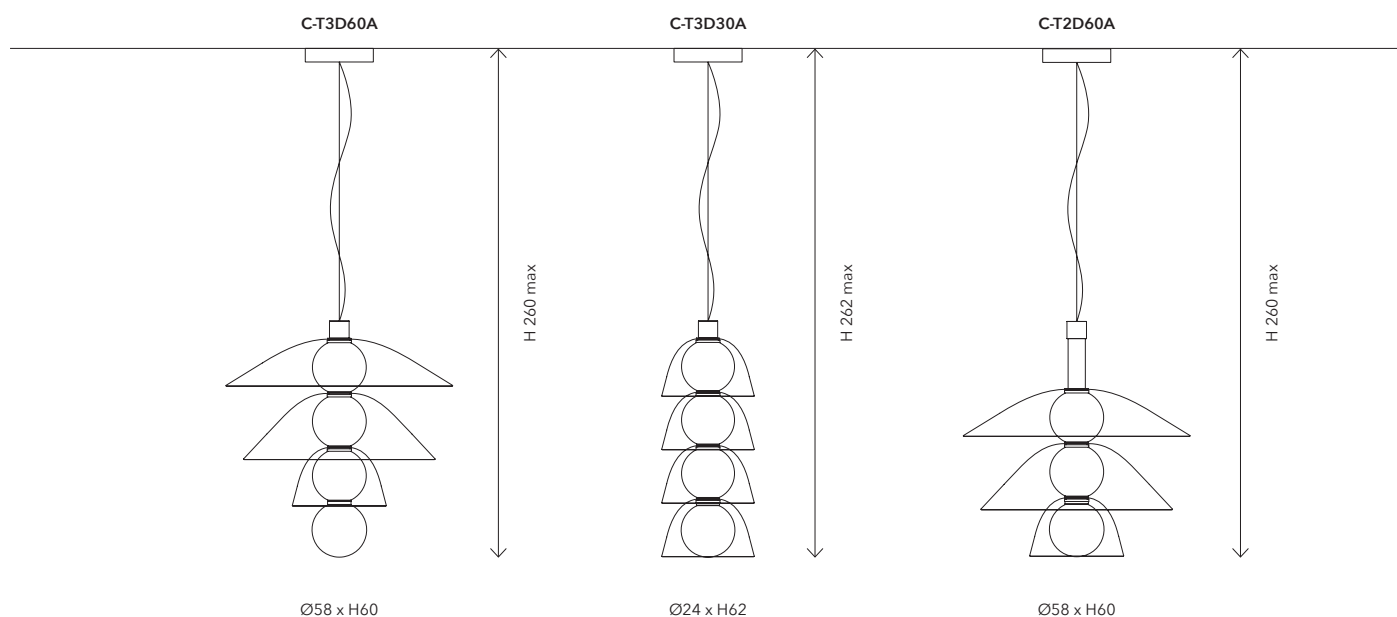

TECHNICAL SHEET

C-T3D60A | TALL 3 D60 A

Mounting: Sospensione / Suspension

Environment: Indoor - IP20

Materials: Metallo e vetro / Metal and glass

Input Current: LED 500mA / strip LED 24V

Voltage: 220-240V 50/60Hz

Source: Tubo / Tube LED 7W | Sfera / Sphere LED 9W - CRI=90

Color Temperature: 3000K / 2700K

Lighting Control: Dimmable 0-10V / DALI

Cavo / Wire RAL: 9005

C-T3D30A | TALL 3 D30 A

Mounting: Sospensione / Suspension

Environment: Indoor - IP20

Materials: Metallo e vetro / Metal and glass

Input Current: LED 500mA / strip LED 24V

Voltage: 220-240V 50/60Hz

Source: Tubo / Tube LED 7W | Sfera / Sphere LED 9W - CRI=90

Color Temperature: 3000K / 2700K

Lighting Control: Dimmable 0-10V / DALI

Cavo / Wire RAL: 9005

C-T2D60A | TALL 2 D60 A

Mounting: Sospensione / Suspension

Environment: Indoor - IP20

Materials: Metallo e vetro / Metal and glass

Input Current: LED 500mA / strip LED 24V

Voltage: 220-240V 50/60Hz

Source: Tubo / Tube LED 7W |

Sfera / Sphere LED 9W - CRI=90

Color Temperature: 3000K / 2700K

Lighting Control: Dimmable 0-10V / DALI

Cavo / Wire RAL: 9005