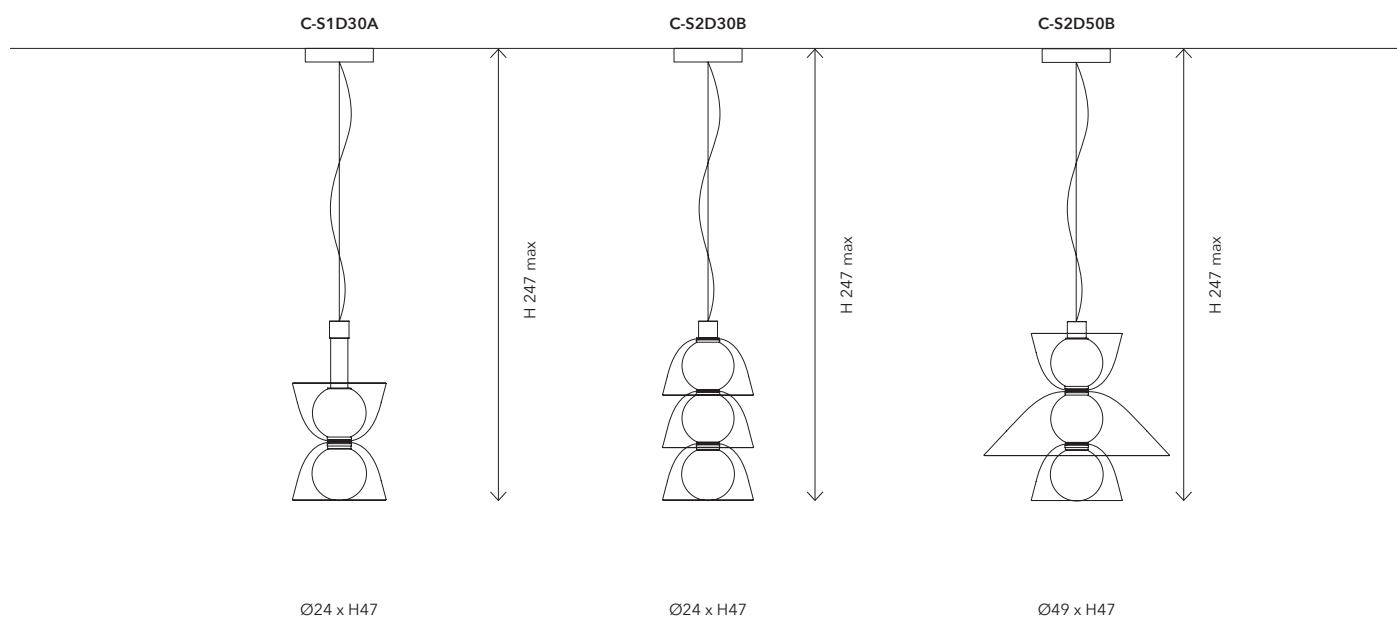

TECHNICAL SHEET

C-S1D30A | SHORT 1 D30 A

Mounting: Sospensione / Suspension

Environment: Indoor - IP20

Materials: Metallo e vetro / Metal and glass

Input Current: LED 500mA / strip LED 24V

Voltage: 220-240V 50/60Hz

Source: Tubo / Tube LED 4,5W | Sfera / Sphere LED 9W - CRI=90

Color Temperature: 3000K / 2700K

Lighting Control: Dimmable 0-10V / DALI

Cavo / Wire RAL: 9005

C-S2D30B | SHORT 2 D30 B

Mounting: Sospensione / Suspension

Environment: Indoor - IP20

Materials: Metallo e vetro / Metal and glass

Input Current: LED 500mA / strip LED 24V

Voltage: 220-240V 50/60Hz

Source: Tubo / Tube LED 4,5W | Sfera / Sphere LED 9W - CRI=90

Color Temperature: 3000K / 2700K

Lighting Control: Dimmable 0-10V / DALI

Cavo / Wire RAL: 9005

C-S2D50B | SHORT 2 D50 B

Mounting: Sospensione / Suspension

Environment: Indoor - IP20

Materials: Metallo e vetro / Metal and glass

Input Current: LED 500mA / strip LED 24V

Voltage: 220-240V 50/60Hz

Source: Tubo / Tube LED 4,5W |

Sfera / Sphere LED 9W - CRI=90

Color Temperature: 3000K / 2700K

Lighting Control: Dimmable 0-10V / DALI

Cavo / Wire RAL: 9005