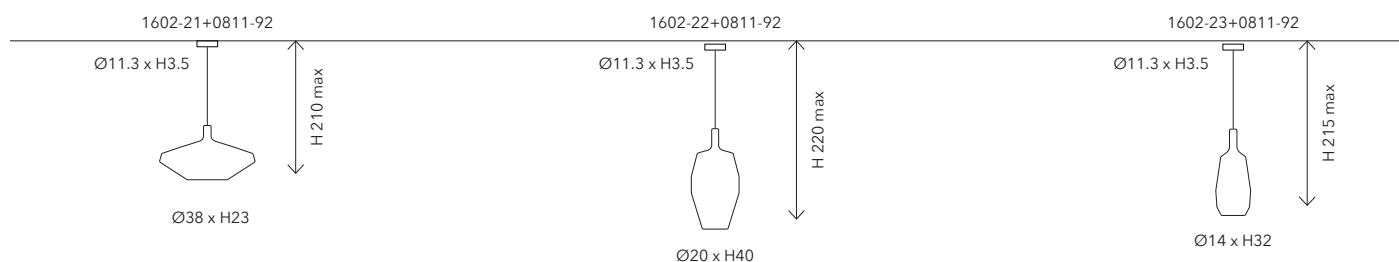

### 0811-93 CANOPY TYPE A RECESSED

Mounting: Incasso / Recessed

Environment: Indoor - IP20

Materials: Metallo / Metal

Voltage: 220-240V 50/60Hz

**lampade installabili su pistre type A /  
lamps installable on plates type A**