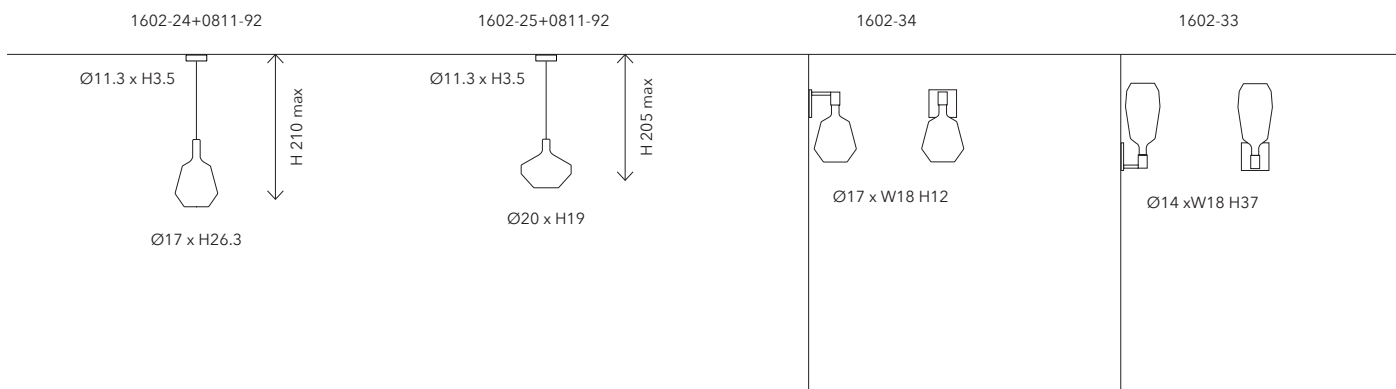

TECHNICAL SHEET

1602-24 FATTY

Mounting: Sospensione / Suspension

Environment: Indoor - IP20

Materials: Vetro / Glass

Voltage: 220-240V 50/60Hz

Lumen*: white 348lm
powder pink, sand, mustard 298lm
sage green 229lm
blue avio 201lm
black 174lm

Source: Bulb 1 x 5W - E14 LED

Cable RAL: 7013

1602-25 LITTLE

Mounting: Sospensione / Suspension

Environment: Indoor - IP20

Materials: Vetro / Glass

Color Temperature: 3000K

Voltage: 220-240V 50/60Hz

Lumen*: white 345lm
powder pink, sand, mustard 294lm
sage green 227lm
blue avio 199lm
black 173lm

Source: Bulb 1 x 5W - E14 LED

Cable RAL: 7013

* con lampadina / with bulb 10W LED E27

** con lampadina / with bulb 5W LED E14

0811-92 CANOPY TYPE A

Mounting: A soffitto / Ceiling

Environment: Indoor - IP20

Materials: Metallo / Metal

Voltage: 220-240V 50/60Hz

Lighting Control: on-off / Dimmable DALI

1602-33 SLIM

Mounting: Applique / Wall lamp

Environment: Indoor - IP20

Materials: Vetro e Metallo / Glass and Metal

Voltage: 220-240V 50/60Hz

Lumen*: white 798lm
powder pink, sand, mustard 683lm
sage green 526lm
blue avio 459lm
black 399lm

Source: Bulb 1 x 5W - E14 LED

1602-34 FATTY

Mounting: Applique / Wall lamp

Environment: Indoor - IP20

Materials: Vetro e Metallo / Glass and Metal

Voltage: 220-240V 50/60Hz

Lumen*: white 348lm
powder pink, sand, mustard 298lm
sage green 229lm
blue avio 201lm
black 174lm

Source: Bulb 1 x 5W - E14 LED