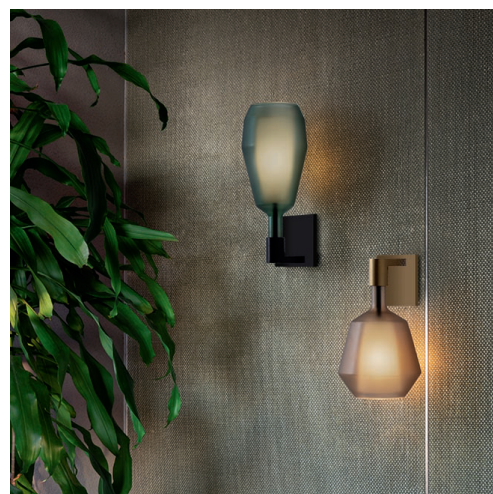

### 1602-33 SLIM

Mounting: Applique / Wall lamp

Environment: Indoor - IP20

Materials: Vetro e Metallo / Glass and Metal

Voltage: 220-240V 50/60Hz

Lumen\*: white 798lm  
 powder pink, sand, mustard 683lm  
 sage green 526lm  
 blue avio 459lm  
 black 399lm