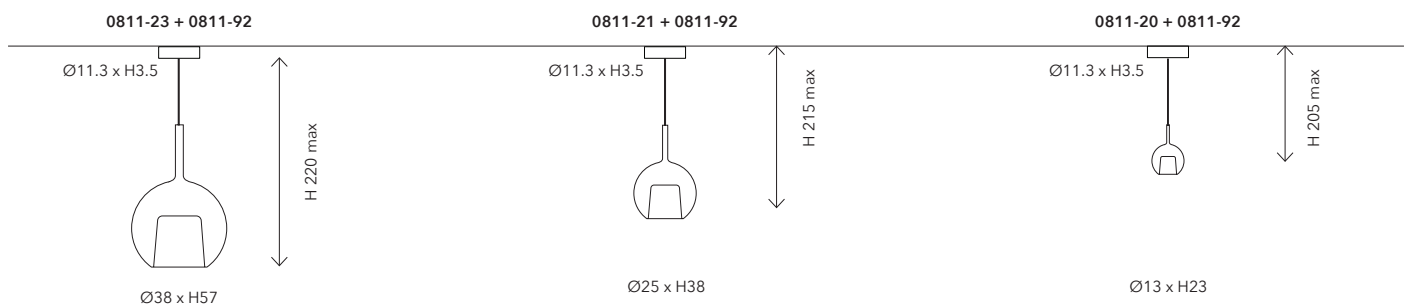

0811-93 CANOPY TYPE A RECESSED

Mounting: Incasso / Recessed
Environment: Indoor - IP20
Materials: Metallo / Metal
Voltage: 220-240V 50/60Hz

**lampade installabili su pistre type A /
lamps installable on plates type A**

* con lampadina / with bulb 10W LED E27
** con lampadina / with bulb 5W LED E14
*** con lampadina / with bulb 4W LED G9