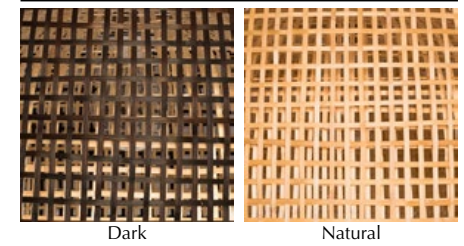

Doppio Grid dark

Lamp

Ref. code (shade)	320.100.02
Ref. code (including pendant)	320.100.02/P
Product name	Doppio Grid dark
Product family	Doppio
Colour	Dark, natural inside
Material	Bamboo
Size	ø 80 cm × 42 cm
Weight	0,7 kg
Country of origin	China
Design by	Ay illuminate
Packaging info	1 per box
Packaging dimension	81 cm × 81 cm × 43 cm
Packaging weight (including product)	4,2 kg

}

Ay illuminate 100.050.01
874/2012

Shade colours

Please note that our products are made of natural materials without any chemical finishing. When exposed to the elements of nature such as sunlight, colours can fade or even change completely. This is a natural irreversible process. Ay illuminate designs products that are meant for indoor use. We reserve the right to correct any errors, inaccuracies or omissions, and to change or update information at any time without prior notice.