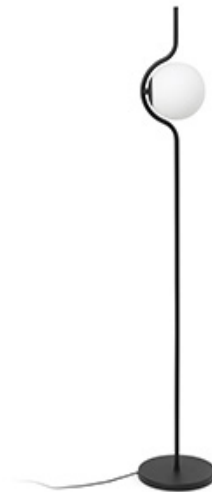

## LE VITA LED Black floor lamp dimmable

Ref. 29698

New black version of LE VITA collection. A designer lights series created by Nahtrang. Its design is delicate and simple, and combines the glass diffuser with the fine lines of its structure. This designer floor lamp is perfect for lighting different environments in your home. It has easy on/off thanks to the Touch Lamp system and three intensities .

### Specifications

<b>Bulb:</b>	LED 6W 2700K 570lm
<b>Bulb included:</b>	Yes
<b>Transformer:</b>	Driver
<b>Transformer included:</b>	Yes
<b>Voltage:</b>	100-240V
<b>Operating Frequency:</b>	
<b>IP:</b>	20
<b>Class:</b>	II
<b>Material:</b>	Metal with an opal glass diffuser
<b>Designer:</b>	NAHTRANG
<b>Recommended bulb:</b>	
<b>Length:</b>	200 mm
<b>Net Width:</b>	200 mm
<b>Height:</b>	1180 mm
<b>Net Weight:</b>	4.30 kg
<b>Volume:</b>	0.05982 m3