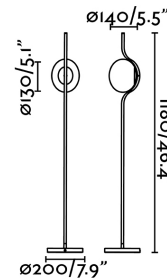

### Specifications

<b>Bulb:</b>	LED 6W 2700K 570lm
<b>Bulb included:</b>	Yes
<b>Transformer:</b>	Driver
<b>Transformer included:</b>	Yes
<b>Voltage:</b>	100-240V
<b>Operating Frequency:</b>	
<b>IP:</b>	20
<b>Class:</b>	II
<b>Material:</b>	Metal with an opal glass diffuser
<b>Designer:</b>	NAHTRANG
<b>Recommended bulb:</b>	
<b>Length:</b>	200 mm
<b>Net Width:</b>	200 mm
<b>Height:</b>	1180 mm
<b>Net Weight:</b>	4.30 kg
<b>Volume:</b>	0.05982 m3