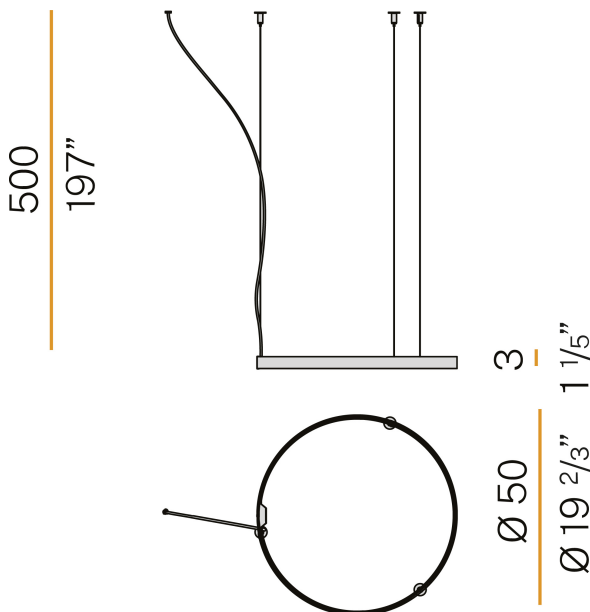

PANZERI

Zero Round

24V DC
M03301.050.0510

● white

Data sheet

CODE	M03301.050.0510
SYSTEM POWER CONSUMPTION	25W
EFFICACY	81.56lm/W
LIGHT SOURCE	LED
LIGHT SOURCE LIFETIME	L70 (B50) 60.000h
COLOUR TEMPERATURE	2700K Ra>90
LIGHT DISTRIBUTION	diffused
POWER SUPPLY	24V DC
DRIVER	remote not included
NOMINAL LUMINOUS FLUX	2835lm
LUMEN OUTPUT	2039lm
EFFICIENCY	71.9%
WEIGHT	0.83 Kg
PROTECTION DEGREE	IP20
COLOUR TOLLERANCES	SDCM 3
PACKING DIMENSIONS	58,0 x 58,0 x 10,0 cm

Extruded polycarbonate diffuser with opaline finish.

Suspension kit with griplocks and 5m (196,9") long steel cables.

5m (196,9") long power cable in transparent PVC.

Provided without power canopy.

Technical drawing