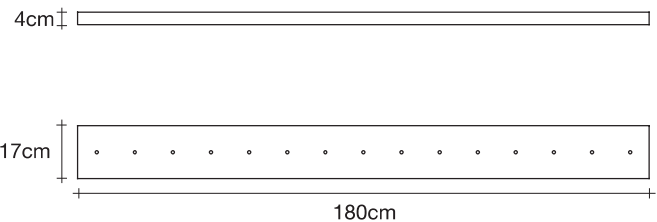

brass canopy/brass
0V15S M3 B. R 4D

Body | 7x5 - 8x10 spheres

Integrated Led

220-240V ~ 50/60Hz

LED integrated 3000K
7 x 3,6W
8 x 7,2W
12420lm

dimmable with

0/1-10V
PWM
100K Ω
PUSH
DALI system

Canopy