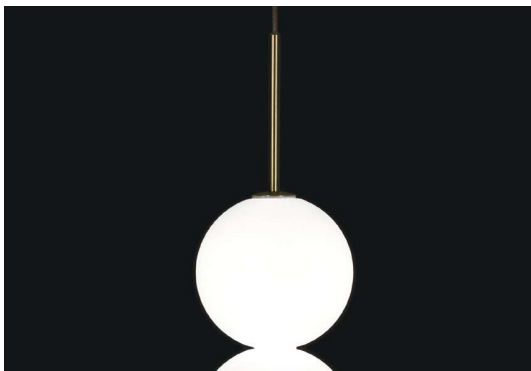

Abacus, multiplying *luminescence*.

design Draw
terzani.com

Product Name

Abacus
large linear multi light pendant

Materials

brass and satin white glass

Finishes | Code

white canopy/brass
0V15S E8 B. R 4D

brass canopy/brass
0V15S M3 B. R 4D

Body | 7x5 - 8x10 spheres

Integrated Led

220-240V ~ 50/60Hz

LED integrated 3000K
7 x 3,6W
8 x 7,2W
12420lm

dimmable with

0/1-10V
PWM
100K Ω
PUSH
DALI system

Canopy

Used for centuries as the tool to both teach and communicate mathematics, the abacus was found in one form or another across the ancient world. At Terzani, we saw the beauty in the abacus' mathematical purity and clean, functional design. In the hands of Terzani's craftsmen, we've turned this inspiration into a new collection of modular pendant lamps whose flexibility allows for complex and beautiful configurations. Each module, or strand, of Abacus contains a custom set of round, hand-blown opal glass which emit a soft and uniform light. And, as the original abacus was used to calculate everything from simple addition to complex formulas, we've retained the same scalability. Due to its customization, our Abacus light is just as suitable in a home as a commercial space, and its almost infinite configurations makes sure you always come up with the right solution.