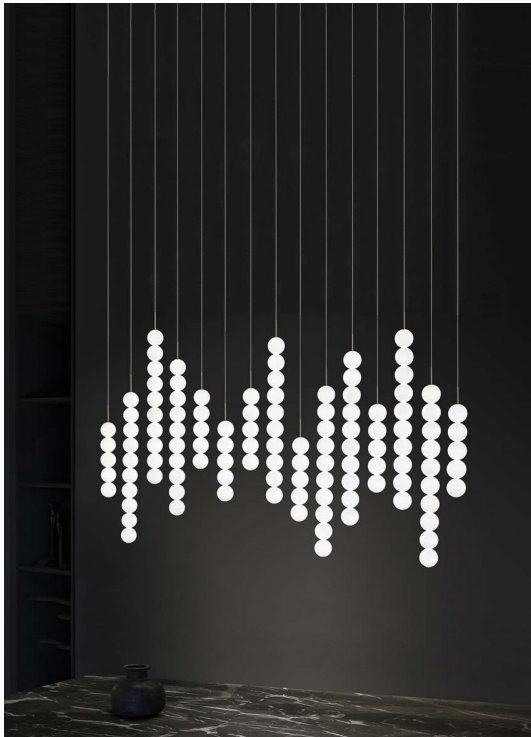

Abacus, multiplying *luminescence*.

design Draw
terzani.com

Product Name

Abacus
large linear multi light pendant

Materials

brass and satin white glass

Finishes | Code

white canopy/brass
0V15S E8 B. R 4D

brass canopy/brass
0V15S M3 B. R 4D

Body | 7x5 - 8x10 spheres

Integrated Led

220-240V ~ 50/60Hz

LED integrated 3000K
7 x 3,6W
8 x 7,2W
12420lm

dimmable with

0/1-10V
PWM
100K Ω
PUSH
DALI system

Canopy

Used for centuries as the tool to both teach and communicate mathematics, the abacus was found in one form or another across the ancient world. At Terzani, we saw the beauty in the abacus' mathematical purity and clean, functional design. In the hands of Terzani's craftsmen, we've turned this inspiration into a new collection of modular pendant lamps whose flexibility allows for complex and beautiful configurations. Each module, or strand, of Abacus contains a custom set of round, hand-blown opal glass which emit a soft and uniform light. And, as the original abacus was used to calculate everything from simple addition to complex formulas, we've retained the same scalability. Due to its customization, our Abacus light is just as suitable in a home as a commercial space, and its almost infinite configurations makes sure you always come up with the right solution.