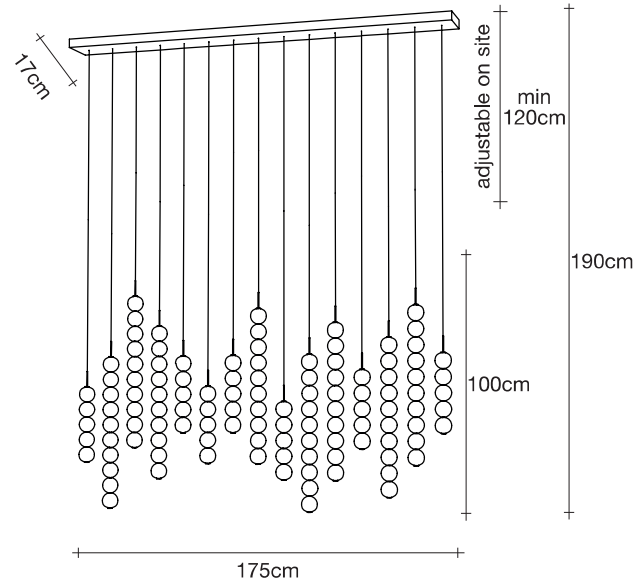

Abacus, multiplying *luminescence*.

design Draw
terzani.com

Product Name

Abacus
large linear multi light pendant

Materials

brass and satin white glass

Finishes | Code

white canopy/brass
0V15S E8 B. R 4D

brass canopy/brass
0V15S M3 B. R 4D

Body | 7x5 - 8x10 spheres

Integrated Led

220-240V ~ 50/60Hz

LED integrated 3000K
7 x 3,6W
8 x 7,2W
12420lm

dimmable with

0/1-10V
PWM
100K Ω
PUSH
DALI system

Canopy