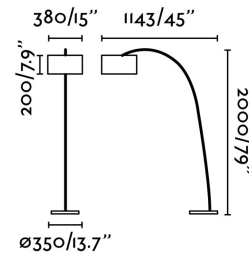

PAPUA Black floor lamp

Ref. 68463

Modern floor lamp for indoor lighting made from metal with a textile.

Specifications

Bulb:	1 x E27 MAX 15W LED
Bulb included:	No
Transformer:	
Transformer included:	No
Voltage:	100-240V
Operating Frequency:	
IP:	20
Class:	II
Material:	Metal with a textile
Recommended bulb:	17464
Description of recommended Bulb:	BULB G95 MATT LED E27 6W 2700K
Length:	380 mm
Net Width:	1143 mm
Height:	2000 mm
Diameter:	380 Ø
Net Weight:	2.90 kg
Volume:	0.06681 m3