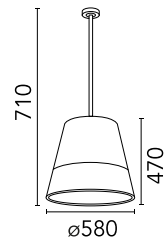

FLOS

F6468041 Green Wall

Romeo Outdoor C3 Pvc (71 cm) Green wall

Designed by Philippe Starck

Light source not included.

Are you a professional and your project needs consulting and support?

[BOOK AN APPOINTMENT](#)

Main specifications

| | |
|-------------------|----------------------|
| Mounting | Ceiling |
| Environments | Outdoor wet location |
| Light Source Type | Bulb |
| Lamp holders | E27 |
| Icos | HSGS |
| Number of heads | 1 |
| Power (W) | 250 |

Physical

| | |
|---------------------|------------|
| Colour | Green Wall |
| Orientation | Fixed |
| Length (mm) | 580 |
| Net weight (kg) | 5.9 |
| Package volume (m3) | 0.27 |
| IP internal | 55 |

Download