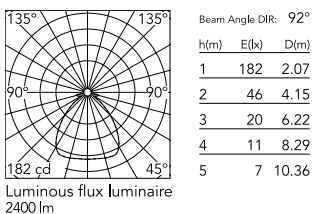

Physical

| | |
|---------------------|------------|
| Colour | Green Wall |
| Orientation | Fixed |
| Length (mm) | 580 |
| Net weight (kg) | 5.9 |
| Package volume (m3) | 0.27 |
| IP internal | 55 |

Download

[Mounting instructions](#) ZIP

[Mounting instructions](#) ZIP

Photometric Files

[LDT / IES](#) ZIP

Schematic light drawing

Photometric

| | |
|------------------------|-----------|
| Lighting type | Direct |
| Light distribution | Symmetric |
| Beam angle C0-180 (°) | 78 |
| Beam angle C90-270 (°) | 78 |