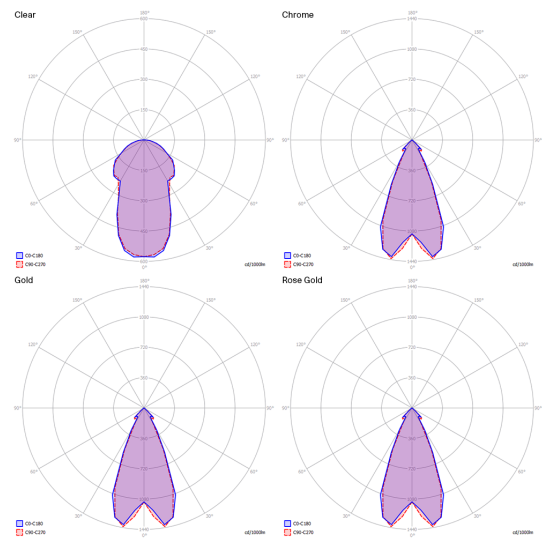

Nostalgia small

Light source

LED
2700 K
9 W / 920 lm
220–240 V
CRI 92
MacAdam 3–Step

LED included

Structure: Metal

Chrome
Chrome
Chrome
Chrome
Chrome
Chrome

Diffuser: Blown glass

Clear
Chrome
Gold
Rose Gold
Glossy Smoke
Glossy Bronze

Nostalgia small

LED
 2700 K
 9 W / 920 lm
 220–240 V
 CRI 92
 MacAdam 3–Step

Polar diagram

Options of Nostalgia

Nostalgia medium

Nostalgia large