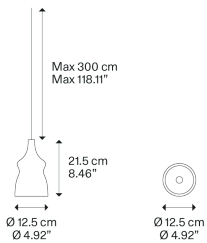

Nostalgia small

Light source

LED
2700 K
9 W / 920 lm
220–240 V
CRI 92
MacAdam 3–Step

LED included

Structure: Metal

Chrome
Chrome
Chrome
Chrome
Chrome
Chrome

Diffuser: Blown glass

Clear
Chrome
Gold
Rose Gold
Glossy Smoke
Glossy Bronze

Code

154001
154002
154003
154004
154051
154050

Net weight: 0.66 kg

Parcels: 2

IP40

Energy Saving

Dim Triac

Cluster suspension lamps must be installed on a *canopy*: find out more on lodes.com/en/canopies

Nostalgia small

LED
 2700 K
 9 W / 920 lm
 220–240 V
 CRI 92
 MacAdam 3–Step

Polar diagram

Options of Nostalgia

Nostalgia medium

Nostalgia large