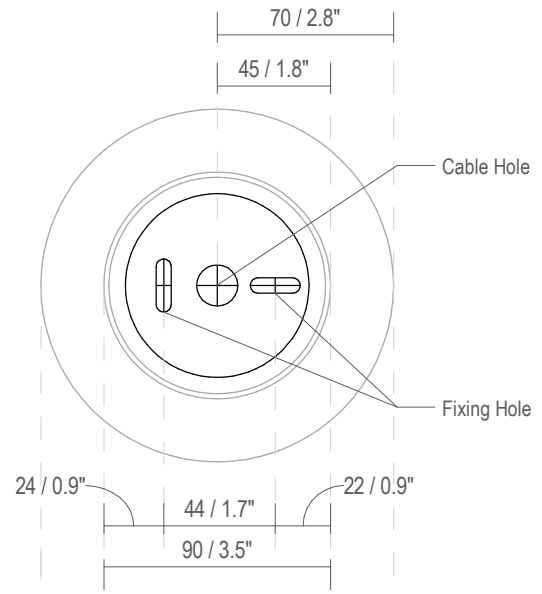

MOY

Ref #40090, 40091, 40092

**Category: Indoor
Subcategory: Surface**

Fixing Dimensions