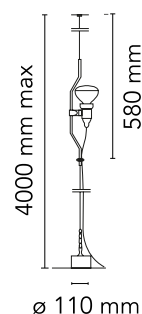

FLOS

■ F5400030 Black

Parentesi

Designed by Achille Castiglioni and Pio Manzu, 1971

Halogen - 150W

Lamp providing direct light. Lamp moves vertically via sliding of a painted or nickel-plated shaped steel tube on a ceiling-to-floor steel cable (4000 mm long). Fixture head made of injection-molded black elastomer housing a switch. Length of power cord from lamp-holder 4000 mm. Net weight 3 kg.

Are you a professional and your project needs consulting and support?

[BOOK AN APPOINTMENT](#)

Main specifications

EAN	8059607020272
Mounting	Suspension
Environments	Indoor dry location
Light source type	Bulb
Light sources included	No
Lamp category	Halogen
Lamp holders	E27
Icos	HSGSR
Number of lamps	1
Power (W)	150

Physical

Colour	Black
Length (mm)	110
Cord colour	Black
Cord length (mm)	4000
Canopy colour	Black
Canopy length/diameter (mm)	64
Canopy height (mm)	20
Net weight (kg)	3.5
Package height (mm)	90
Package width (mm)	150
Package length (mm)	610
Package volume (m3)	0.01
IP internal	20