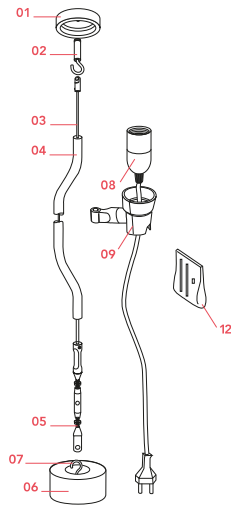

FLOS

■ F5400030 Black

Parentesi

Designed by Achille Castiglioni and Pio Manzu, 1971

Halogen - 150W

Lamp providing direct light. Lamp moves vertically via sliding of a painted or nickel-plated shaped steel tube on a ceiling-to-floor steel cable (4000 mm long). Fixture head made of injection-molded black elastomer housing a switch. Length of power cord from lamp-holder 4000 mm. Net weight 3 kg.

Physical

Colour	Black
Length (mm)	110
Cord colour	Black
Cord length (mm)	4000
Canopy colour	Black
Canopy length/diameter (mm)	64
Canopy height (mm)	20
Net weight (kg)	3.5
Package height (mm)	90
Package width (mm)	150
Package length (mm)	610
Package volume (m3)	0.01
IP internal	20

NOT INCLUDED

RF35355

LED Lamp 13W E27 220-240V
2700K R125

Spare Parts

01.	Complete black rose	RF5400130
02.	Anchor hook screw	RF06745
03.	Parentesi 4m steel cable	RF01442
03.	Parentesi 6m steel cable	RF01444
04.	Black tube	RF02600
05.	Parentesi inox turnbuckle & grub screw	RF01438
06.	Base for Parentesi & Pasentesi D	RF5601600
07.	Hook + nut	RF06747
08.	Parentesi switch assembly	RF04633
09.	Parentesi rubber support	RF35511
12.	Kit wire ties and screw	RF5600200