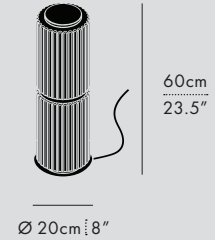

COLUMN 175 - T

TABLE

MANUFACTURED IN CANADA

LUKAS PEET / 2023

COL-175-1-T

COL-175-2-T

COL-175-2-T-IVO-120

DESCRIPTION

The Column conveys order, symmetry and magnificence. With a commutable quality, the luminaire is able to grow and increase its commanding presence in a room to affirm its powerful structure.

TYPE

Table

DIMENSIONS (PER 1 UNIT)

- Luminaire:
 \varnothing 17.5 x 29.5cm / \varnothing 7" x 11.5"
 Weight: 3.6kg / 7.9lbs

TECHNICAL INFORMATION

- Input Voltage:
110-120V, 220-240V
- Lamping:
12W 24V DC LED (PER UNIT)
CRI 90+, 50,000 hours
- Controls:
Hand dimmer switch included