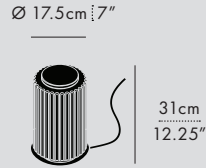

COL-175-2-T