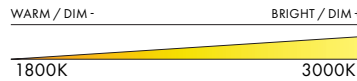

DIM TO WARM

MATERIALS

- Glass
- Aluminum
- Steel