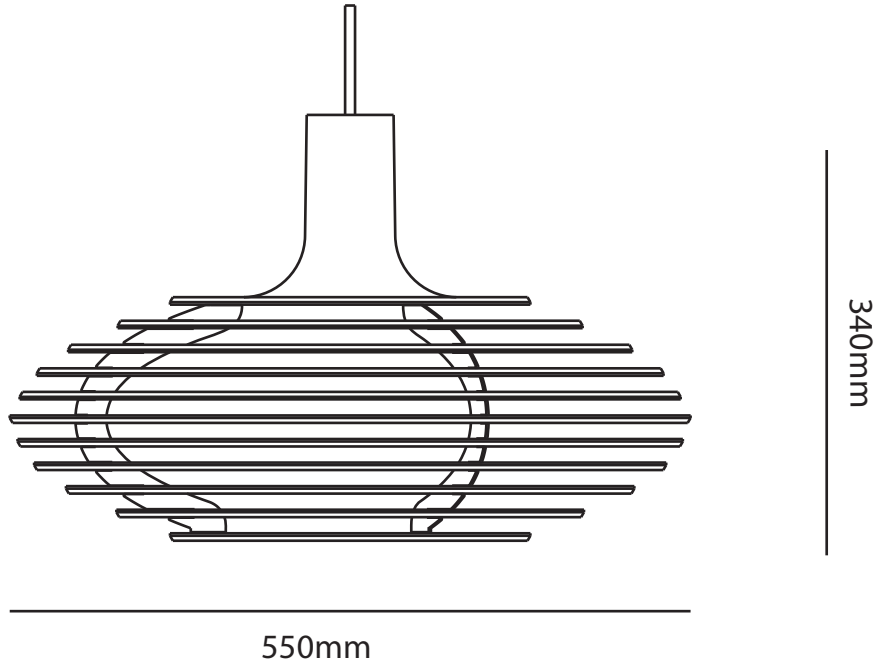

Design	VW+BS
Year	2013
Material	Spun aluminium+ birch ply
Product Type	Pendant Light

decode

Finish

Black (BLK)

White (WHT)

Specification

EU	E27/ES x 1 40W E27/ES R63	US	E26/ES x 1 40W E27/ES R63
Cable Length	2000mm	Cable Length	79"
Cable Colour	Black or white fabric	Cable Colour	Black or white fabric
Ceiling Rose	Black or white to match cable	Ceiling Rose	Black or white to match cabl

Packaging

	Width	Depth	Height	Weight
DP1	0.30m / 12"	0.25m / 10"	0.45m / 18"	2.2kg / 4.8b
DP2	0.30m / 12"	0.25m / 10"	0.45m / 18"	2.2kg / 4.8b

All cardboard packaging is recyclable. All foam packaging is biodegradable.
Please check with your local authority for further details on how to recycle.

decode

Dimensions

Large (DP1)

Small (DP2)