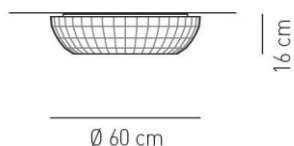

Product code composition

BELL / diffusore INCLUSO / diffuser INCLUDED

Type	Article	Colours	Finish	Source
PL	BEL 060 E27	BC white	XX	E27 2 x Max 16W LED or 2 x Max 57W halo
		BL electric blue		
		BW warm white		
		GI gold yellow		
		MA brown		
		MT brick red		
		NE black		
		RB burgundy		
		RS red		
		VE green		

kg 4 m³ 0.18

IP20 **+LED** 220-240V_{ac}
example composition code PL BEL060E27 GI XX