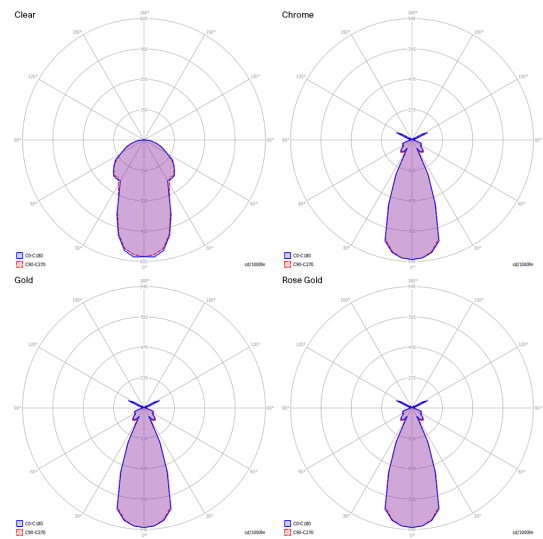

Nostalgia medium

Light source

LED
2700 K
9 W / 920 lm
220–240 V
CRI 92
MacAdam 3–Step

LED included

Structure: Metal

- Chrome
- Chrome
- Chrome
- Chrome
- Chrome
- Chrome

Diffuser: Blown glass

- Clear
- Chrome
- Gold
- Rose Gold
- Glossy Smoke
- Glossy Bronze

Nostalgia medium

LED
 2700 K
 9 W / 920 lm
 220–240 V
 CRI 92
 MacAdam 3–Step

Polar diagram

Options of Nostalgia

Nostalgia small

Nostalgia large