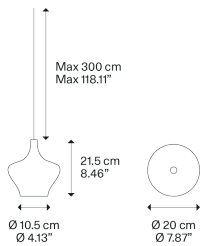

Nostalgia medium

Light source

LED
2700 K
9 W / 920 lm
220–240 V
CRI 92
MacAdam 3–Step

LED included

Structure: Metal

- Chrome
- Chrome
- Chrome
- Chrome
- Chrome
- Chrome

Diffuser: Blown glass

- Clear
- Chrome
- Gold
- Rose Gold
- Glossy Smoke
- Glossy Bronze

Code

- 154005
- 154006
- 154007
- 154008
- 154053
- 154052

Net weight: 0.75 kg

Parcels: 2

IP40

Energy Saving

Dim Triac

Cluster suspension lamps must be installed on a *canopy*: find out more on lodes.com/en/canopies

Nostalgia medium

LED
 2700 K
 9 W / 920 lm
 220–240 V
 CRI 92
 MacAdam 3–Step

Polar diagram

Options of Nostalgia

Nostalgia small

Nostalgia large