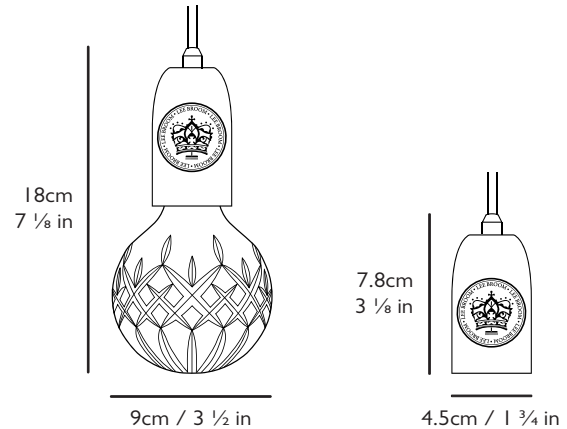

LEE BROOM

CRYSTAL BULB PENDANT LIGHT

PRODUCT DETAILS

Name

Crystal Bulb Pendant Light

Finish & Product Code	110-130v	220-240v
Brushed Brass Clear ●	CB0121	CB0021
Brushed Brass Frosted ●	CB0122	CB0022
Polished Chrome Clear ●	CB0125	CB0025
Polished Chrome Frosted ●	CB0124	CB0026

Materials

Clear or frosted lead crystal, steel

Illumination 110-130v

2w, 2700k, 100 lumen, do not use with halogen lamps; LED only
Bulb: E26, 2w LED, 100 lumen, 10k hrs (1x supplied), CRI 80

Illumination 220-240v

Year of Design

2012

Dimensions

H 18cm x Dia 9cm / H 7 1/8 in x Dia 3 1/2 in

Suspension

Length: 300cm / 118 1/8 in

Adjustable cord

Fabric outer in matching finish

Ceiling Plate / Canopy

H 3cm x Dia 12cm / H 1 1/8 in x Dia 4 3/4 in

Round steel in brushed brass finish

Weight

Product (net) 0.6kg / 1.3 lb / Boxed (gross) 1.35kg / 2.9 lb

1118rev07

For more information please contact: