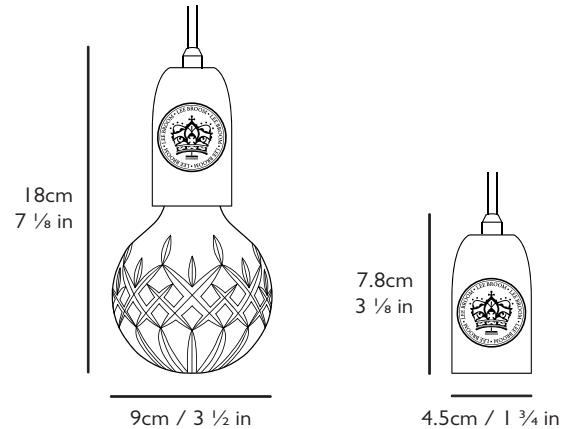

LEE BROOM

CRYSTAL BULB PENDANT LIGHT

PRODUCT DETAILS

Name

Crystal Bulb Pendant Light

| Finish & Product Code | 110-130v | 220-240v |
|---------------------------|----------|----------|
| Brushed Brass Clear ● | CB0121 | CB0021 |
| Brushed Brass Frosted ● | CB0122 | CB0022 |
| Polished Chrome Clear ● | CB0125 | CB0025 |
| Polished Chrome Frosted ● | CB0124 | CB0026 |

Materials

Clear or frosted lead crystal, steel

Illumination 110-130v

2w, 2700k, 100 lumen, do not use with halogen lamps; LED only
Bulb: E26, 2w LED, 100 lumen, 10k hrs (1x supplied), CRI 80

Illumination 220-240v

Year of Design

2012

Dimensions

H 18cm x Dia 9cm / H 7 1/8 in x Dia 3 1/2 in

Suspension

Length: 300cm / 118 1/8 in

Adjustable cord

Fabric outer in matching finish

Ceiling Plate / Canopy

H 3cm x Dia 12cm / H 1 1/8 in x Dia 4 3/4 in

Round steel in brushed brass finish

Weight

Product (net) 0.6kg / 1.3 lb / Boxed (gross) 1.35kg / 2.9 lb

1118rev07

For more information please contact: