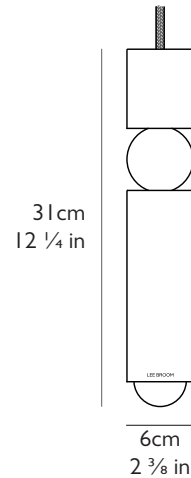

LEE BROOM

FULCRUM LIGHT

PRODUCT DETAILS

Name

Fulcrum Light

Finish & Product Code	110-130v	220-240v
Polished Gold ●	FUL0161	FUL0061
Polished Chrome ●	FUL0160	FUL0060
Matte Black ●	FUL0170	FUL0070

Materials

Steel, glass

Illumination 110-130v

5w, 2700k, 350 lumen

Bulb: E26, 5w LED, 350 lumens, 25k hrs (1x supplied), CRI 82.

Illumination 220-240v

6.3w, 2700k, 470 lumen

Bulb: E27, 6.3w LED, 470 lumen, 25k hrs (1x supplied), CRI 80.

Dimming

Dimmable. Mains voltage. TRIAC / Leading edge

Certification

UL, cUL (110-130v)

CE, CB (220-240v)

Year of Design

2015

Dimensions

H 31cm x Dia 6cm / H 12 1/4 in x Dia 2 3/8 in

Suspension

Length: 300cm / 118 1/8 in

Adjustable cord

Gold fabric outer

Ceiling Plate / Canopy

H 3cm x Dia 12cm / H 1 1/8 in x Dia 4 3/4 in

Round steel in matching finish

Weight

Product (net) 1.05kg / 2.3 lb / Boxed (gross) 2.7kg / 5.95 lb

1218rev07

For more information please contact:

US & Canada Inquiries: +1 212 804 8477 - 34 Greene Street, New York, NY 10013 - sales@leebroom.com

UK & Global Inquiries: +44 207 820 0742 - 95 Rivington Street, London, EC2A 3AY - info@leebroom.com

WWW.LEEBROOM.COM