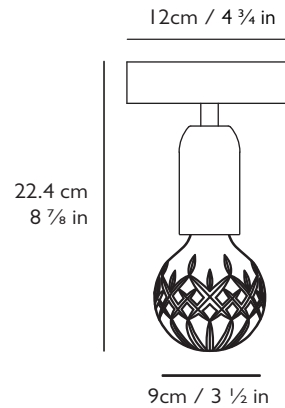

LEE BROOM

CRYSTAL BULB CEILING LIGHT

PRODUCT DETAILS

Name

Crystal Bulb Ceiling Light

Product Code	110-130v	220-240v
Crystal Bulb Clear	CB0164	CB0063
Crystal Bulb Frosted	CB0163	CB0064

Materials

Clear or frosted lead crystal, steel

Illumination 110-130v

2w, 2700k, 100 lumen, do not use with halogen lamps; LED only
Bulb: E26, 2w LED, 100 lumen, 10k hrs (1x supplied) CRI 80

Illumination 220-240v

2w, 2700k, 100 lumen, do not use with halogen lamps; LED only
Bulb: E27, 2w LED, 100 lumen, 10k hrs (1x supplied) CRI 80

Dimming

Dimmable. Mains voltage. TRIAC / Leading edge

Certification

UL, cUL (110-130v)
CE, CB (220-240v)

Year of Design

2017

Dimensions

H 22.4cm x Dia 9cm / H 8 7/8 in x Dia 3 1/2 in

Ceiling Plate / Canopy

H 3cm x Dia 12cm / H 1 1/8 in x Dia 4 3/4 in
Round steel in brushed brass finish

Weight

Product (net) 0.6kg / 1.3 lb / Boxed (gross) 1.35kg / 2.9 lb

1118rev07

For more information please contact:

US & Canada Inquiries: +1 212 804 8477 - 34 Greene Street, New York, NY 10013 - sales@leebroom.com

UK & Global Inquiries: +44 207 820 0742 - 95 Rivington Street, London, EC2A 3AY - info@leebroom.com

WWW.LEEBROOM.COM