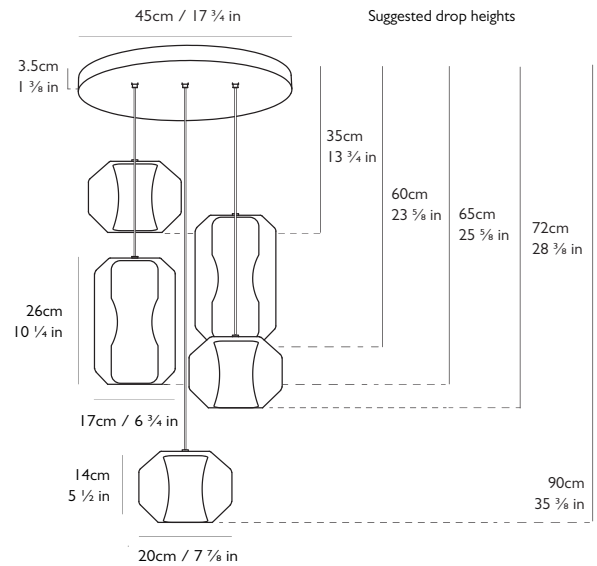

LEE BROOM

CHAMBER CHANDELIER 5 PIECE

PRODUCT DETAILS

Name

Chamber Chandelier 5 Piece

Product Code	110-130v	220-240v
Chamber Chandelier 5 Piece	CH0140	CH0040

Materials

Carrara marble, crystal, steel

3x Chamber Small: H 14cm x Dia 20cm / H 5 1/2 in x Dia 7 7/8 in

2x Chamber Large: H 26cm x Dia 17cm / H 10 1/4 in x Dia 6 3/4 in

Suspension

Length: 5 x 300cm / 118 1/8 in

Adjustable cord

Transparent casing

Ceiling Plate / Canopy

H 3.5cm x Dia 45cm / H 1 3/8 in x Dia 17 3/4 in

Round steel in satin white finish

Weight

Product (net) 14.85kg / 32.7 lb / Boxed (gross) 15.05kg / 33.1 lb

1218rev07

For more information please contact: