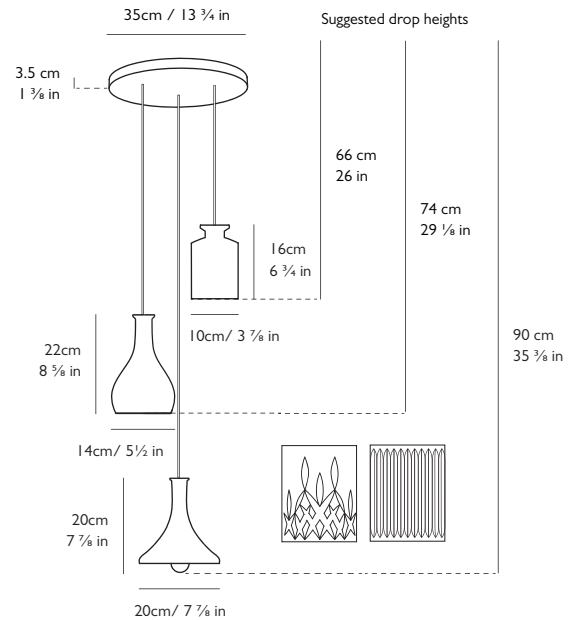

LEE BROOM

DECANTERLIGHT CHANDELIER 3 PIECE

PRODUCT DETAILS

Name

Decanterlight Chandelier 3 Piece

Finish & Product Code	110-130v	220-240v
Chandelier 3 Piece	NDC0170	NDC0070
Straight Chandelier 3 Piece	NDC0180	NDC0080

Materials

Lead crystal, brushed brass, steel

Illumination 110-130v

6w, 2700k, 200 lumen

Bulb: E26, 2w LED, 100 lumen, 25k hrs (3x supplied), CRI 80

Illumination 220-240v

13.5w, 2700k, 780 lumen

Bulb: E27, 4.5w LED, 470 lumen, 15k hrs (3x supplied), CRI 80

I Tulip: H 20cm x Dia 20cm / H 7 7/8 in x Dia 7 7/8 in

I Bell: H 22cm x Dia 14cm / H 8 5/8 in x Dia 5 1/2 in

I Square: H 16cm x Dia 10cm / H 6 3/4 in x Dia 3 7/8 in

Suspension

Length: 3 x 300cm / 118 1/8 in

Adjustable cord

Gold fabric outer

Ceiling Plate / Canopy

H 3.5cm x Dia 35cm / H 1 3/8 in x Dia 13 3/4 in

Round steel in satin white finish

Weight

Product (net) 6.7kg / 14.7lb / Boxed (gross) 6.8kg / 14.9lb

1218rev07