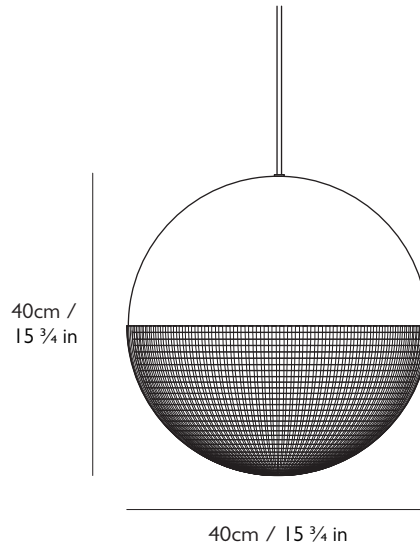

LEE BROOM

LENS FLAIR PENDANT LIGHT

PRODUCT DETAILS

Name

Lens Flair Pendant Light

Finish & Product Code

	110-130v	220-240v
Matte Black ●	LEN0111	LEN0011
Brushed Brass ●	LEN0110	LEN0010

Materials

Steel, transparent polycarbonate

Illumination 110-130v

10w, 2700k, 700 lumen

Bulb: E26, 10w LED, 800 lumen, 15k hrs (1x supplied), CRI 92

Illumination 220-240v

12w, 2700k, 700 lumen

Bulb: E27, 12w LED, 1055 lumen, 10k hrs (1x supplied), CRI 80

H 40cm x Dia 40cm / H 15 3/4 in x Dia 15 3/4 in

Suspension

Length: 300cm / 118 1/8 in

Adjustable cord

Black or gold fabric outer

Ceiling plate / Canopy

H 3cm x Dia 12cm / H 1 1/8 in x Dia 4 3/4 in

Round steel in matching matte black or brushed brass finish