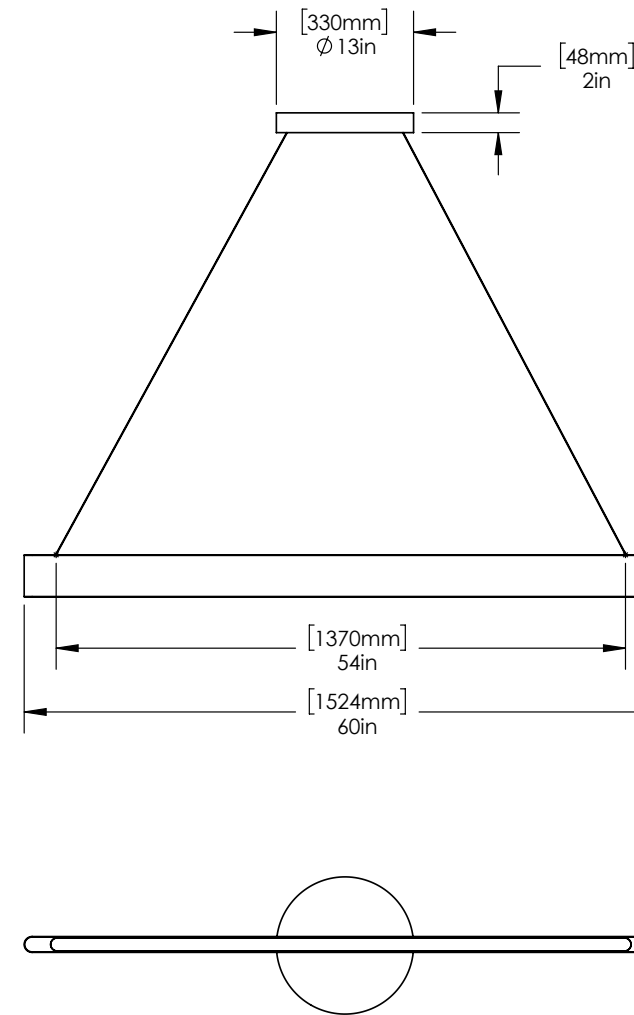

MATTHEW MCCORMICK

LINE LIGHT 60 TRIANGULATED

CODE LIN60_ASH

FINISH Ash

CODE LIN60_WAL

FINISH Walnut

CODE LIN60_OAK

FINISH White Oak

CODE LIN60_BLK

FINISH Black Ash

MATERIALS Wood

LAMPING Integrated 2700K LEDs

WATTAGE 21W at 842 lumens (dimnable)

WEIGHT 7 lbs

CANOPY 13" (330mm) diameter
2" (48mm) deep
White

DROP HEIGHT 72" (1829mm) Standard

CUSTOM OPTIONS

DROP LENGTH Extra length available upon request

* Pricing available upon request

LINE LIGHT 60 TRIANGULATED

DESIGNED BY MATTHEW MCCORMICK

VANCOUVER, BC. CANADA
1 (888) 290-0840
INFO@MATTHEWMCCORMICK.CA

©2018 MATTHEW MCCORMICK STUDIO INC. ALL RIGHTS RESERVED.