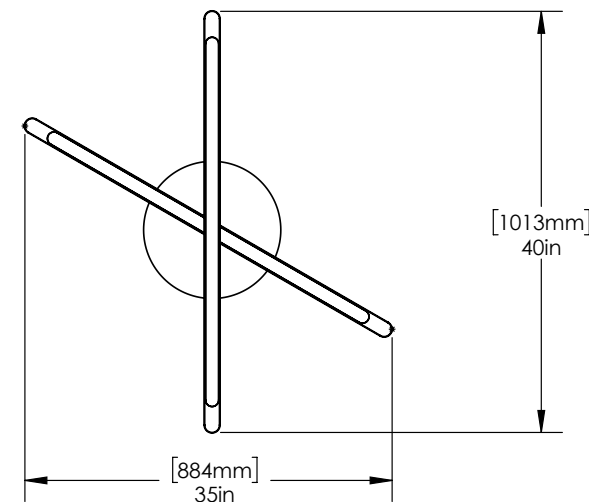

MATTHEW MCCORMICK

LINE LIGHT 4040X

CODE LIN40_ASH / LIN60_ASH

FINISH Ash

CODE LIN40_WAL / LIN60_WAL

FINISH Walnut

CODE LIN40_OAK / LIN60_OAK

FINISH White Oak

CODE LIN40_BLK / LIN60_BLK

FINISH Black Ash

MATERIALS Wood

LAMPING Integrated 2700K LEDs

WATTAGE 26W at 1060 lumens total (dimnable)

WEIGHT 7 lbs

CANOPY 13" (330mm) diameter
2" (48mm) deep
White

DROP HEIGHT 72" (1829mm) Standard

CUSTOM OPTIONS

DROP LENGTH Extra length available upon request

* Pricing available upon request