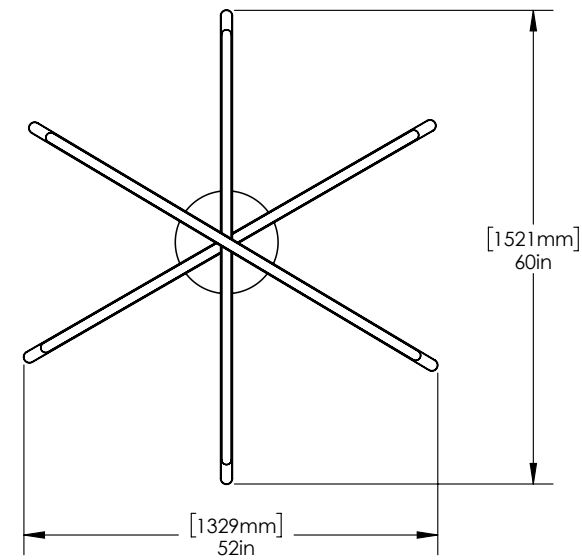

MATTHEW MCCORMICK

LINE LIGHT 606060X

CODE LIN60_ASH

FINISH Ash

CODE LIN60_WAL

FINISH Walnut

CODE LIN60_OAK

FINISH White Oak

CODE LIN60_BLK

FINISH Black Ash

MATERIALS Wood

LAMPING Integrated 2700K LEDs

WATTAGE 63W at 2526 lumens total (dimnable)

WEIGHT 7 lbs

CANOPY 13" (330mm) diameter
2" (48mm) deep
White

DROP HEIGHT 72" (1829mm) Standard

CUSTOM OPTIONS

DROP LENGTH Extra length available upon request

* Pricing available upon request

LINE LIGHT 606060X

DESIGNED BY MATTHEW MCCORMICK

VANCOUVER, BC. CANADA
1 (888) 290-0840
INFO@MATTHEWMCCORMICK.CA

©2018 MATTHEW MCCORMICK STUDIO INC. ALL RIGHTS RESERVED.