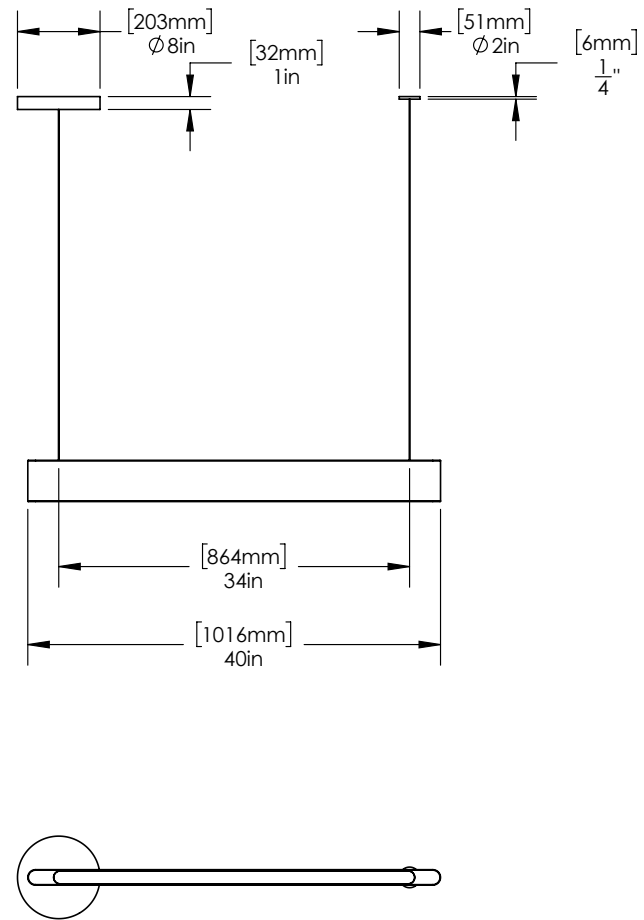

MATTHEW MCCORMICK

LINE LIGHT 40 STANDARD

CODE LIN40_ASH

FINISH Ash

CODE LIN40_WAL

FINISH Walnut

CODE LIN40_OAK

FINISH White Oak

CODE LIN40_BLK

FINISH Black Ash

MATERIALS Wood

LAMPING Integrated 2700K LEDs

WATTAGE 13W at 530 lumens (dimnable)

WEIGHT 6 lbs

CANOPY 8" (203mm) diameter
1" (32mm) deep
White

DROP HEIGHT 72" (1829mm) Standard

CUSTOM OPTIONS

DROP LENGTH Extra length available upon request

* Pricing available upon request

LINE LIGHT 40 (PARALLEL)

DESIGNED BY MATTHEW MCCORMICK

VANCOUVER, BC. CANADA
1 (888) 290-0840
INFO@MATTHEWMCCORMICK.CA

©2018 MATTHEW MCCORMICK STUDIO INC. ALL RIGHTS RESERVED.