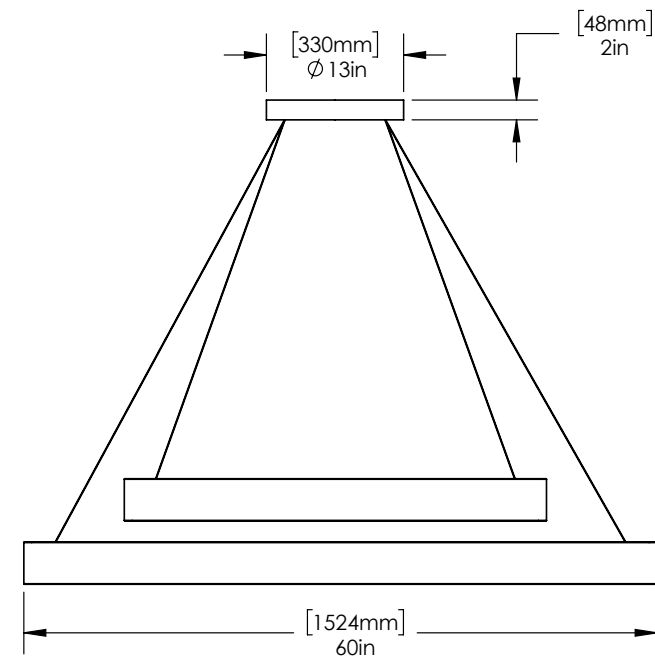

MATTHEW MCCORMICK

LINE LIGHT 4060P

CODE LIN40_ASH / LIN60_ASH

FINISH Ash

CODE LIN40_WAL / LIN60_WAL

FINISH Walnut

CODE LIN40_OAK / LIN60_OAK

FINISH White Oak

CODE LIN40_BLK / LIN60_BLK

FINISH Black Ash

MATERIALS Wood

LAMPING Integrated 2700K LEDs

WATTAGE 33W at 1372 lumens total (dimmable)

WEIGHT 7 lbs

CANOPY 13" (330mm) diameter
2" (48mm) deep
White

DROP HEIGHT 72" (1829mm) Standard

CUSTOM OPTIONS

DROP LENGTH Extra length available upon request

* Pricing available upon request

LINE LIGHT 4060P

DESIGNED BY MATTHEW MCCORMICK

VANCOUVER, BC. CANADA
1 (888) 290-0840
INFO@MATTHEWMCCORMICK.CA

©2018 MATTHEW MCCORMICK STUDIO INC. ALL RIGHTS RESERVED.