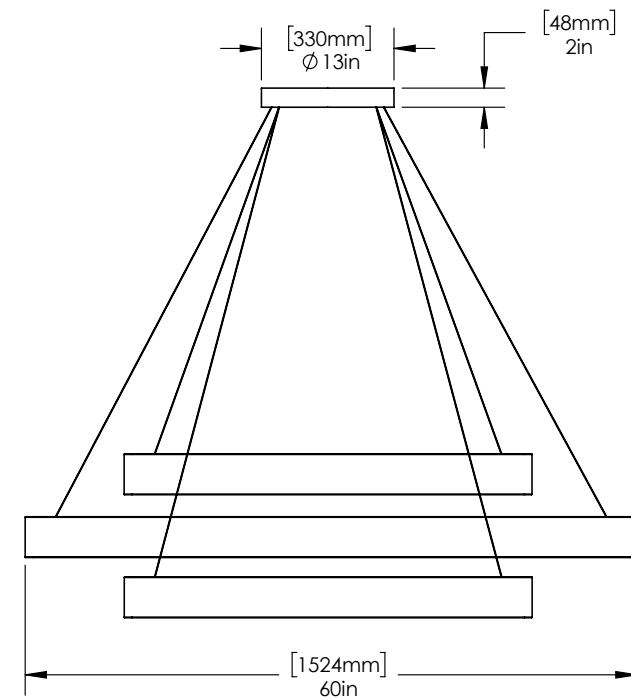

MATTHEW MCCORMICK

LINE LIGHT 406040P

CODE LIN40_ASH / LIN60_ASH

FINISH Ash

CODE LIN40_WAL / LIN60_WAL

FINISH Walnut

CODE LIN40_OAK / LIN60_OAK

FINISH White Oak

CODE LIN40_BLK / LIN60_BLK

FINISH Black Ash

MATERIALS Wood

LAMPING Integrated 2700K LEDs

WATTAGE 42W at 1902 lumens total (dimmable)

WEIGHT 7 lbs

CANOPY 13" (330mm) diameter
2" (48mm) deep
White

DROP HEIGHT 72" (1829mm) Standard

CUSTOM OPTIONS

DROP LENGTH Extra length available upon request

* Pricing available upon request

LINE LIGHT 406040P

DESIGNED BY MATTHEW MCCORMICK

VANCOUVER, BC. CANADA
1 (888) 290-0840
INFO@MATTHEWMCCORMICK.CA

©2018 MATTHEW MCCORMICK STUDIO INC. ALL RIGHTS RESERVED.