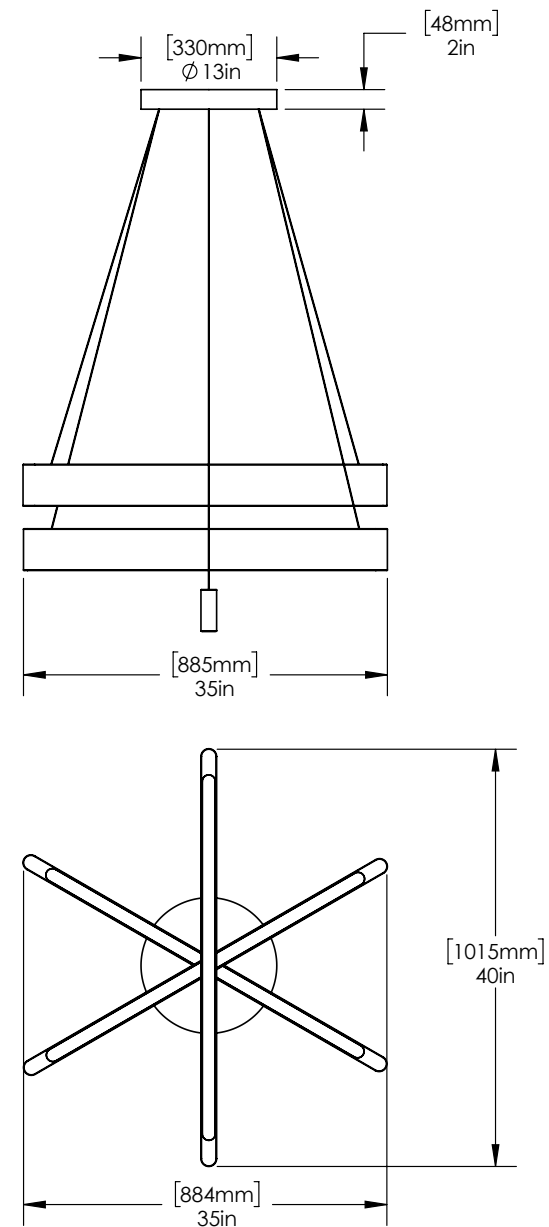

MATTHEW MCCORMICK

LINE LIGHT 404040X

CODE LIN40_ASH

FINISH Ash

CODE LIN40_WAL

FINISH Walnut

CODE LIN40_OAK

FINISH White Oak

CODE LIN40_BLK

FINISH Black Ash

MATERIALS Wood

LAMPING Integrated 2700K LEDs

WATTAGE 39W at 1590 lumens total (dimmbable)

WEIGHT 7 lbs

CANOPY 13" (330mm) diameter
2" (48mm) deep
White

DROP HEIGHT 72" (1829mm) Standard

CUSTOM OPTIONS

DROP LENGTH Extra length available upon request

* Pricing available upon request

LINE LIGHT 404040X

DESIGNED BY MATTHEW MCCORMICK

VANCOUVER, BC. CANADA
1 (888) 290-0840
INFO@MATTHEWMCCORMICK.CA

©2018 MATTHEW MCCORMICK STUDIO INC. ALL RIGHTS RESERVED.