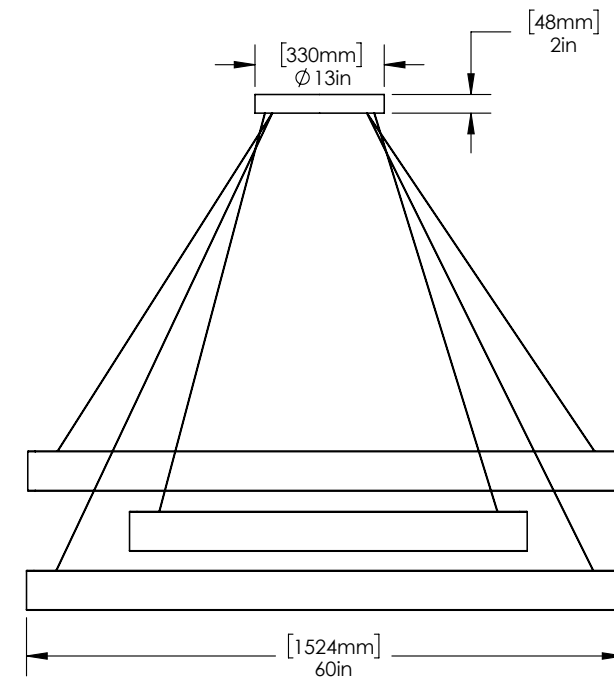

MATTHEW MCCORMICK

LINE LIGHT 604060P

CODE LIN40_ASH / LIN60_ASH

FINISH Ash

CODE LIN40_WAL / LIN60_WAL

FINISH Walnut

CODE LIN40_OAK / LIN60_OAK

FINISH White Oak

CODE LIN40_BLK / LIN60_BLK

FINISH Black Ash

MATERIALS Wood

LAMPING Integrated 2700K LEDs

WATTAGE 55W at 2214 lumens total (dimmable)

WEIGHT 7 lbs

CANOPY 13" (330mm) diameter
2" (48mm) deep
White

DROP HEIGHT 72" (1829mm) Standard

CUSTOM OPTIONS

DROP LENGTH Extra length available upon request

* Pricing available upon request

LINE LIGHT 604060P

DESIGNED BY MATTHEW MCCORMICK

VANCOUVER, BC. CANADA
1 (888) 290-0840
INFO@MATTHEWMCCORMICK.CA

©2018 MATTHEW MCCORMICK STUDIO INC. ALL RIGHTS RESERVED.