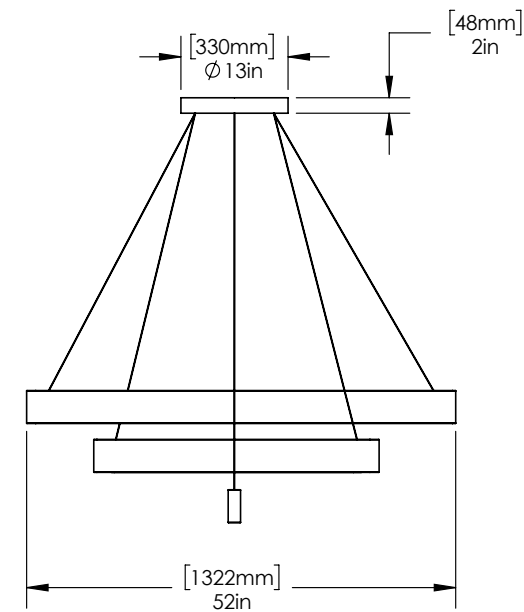

MATTHEW MCCORMICK

LINE LIGHT 604060X

CODE LIN40_ASH / LIN60_ASH

FINISH Ash

CODE LIN40_WAL / LIN60_WAL

FINISH Walnut

CODE LIN40_OAK / LIN60_OAK

FINISH White Oak

CODE LIN40_BLK / LIN60_BLK

FINISH Black Ash

MATERIALS Wood

LAMPING Integrated 2700K LEDs

WATTAGE 55W at 2214 lumens total (dimnable)

WEIGHT 7 lbs

CANOPY 13" (330mm) diameter
2" (48mm) deep
White

DROP HEIGHT 72" (1829mm) Standard

CUSTOM OPTIONS

DROP LENGTH Extra length available upon request

* Pricing available upon request

LINE LIGHT 604060X

DESIGNED BY MATTHEW MCCORMICK

VANCOUVER, BC. CANADA
1 (888) 290-0840
INFO@MATTHEWMCCORMICK.CA

©2018 MATTHEW MCCORMICK STUDIO INC. ALL RIGHTS RESERVED.