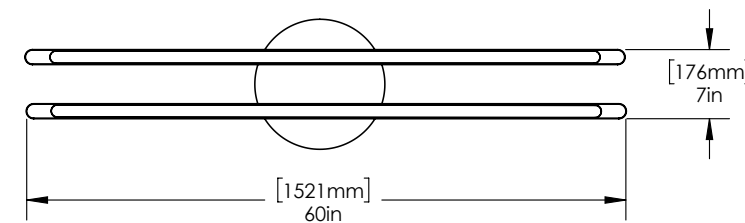

MATTHEW MCCORMICK

LINE LIGHT 6060P

CODE LIN60_ASH

FINISH Ash

CODE LIN60_WAL

FINISH Walnut

CODE LIN60_OAK

FINISH White Oak

CODE LIN60_BLK

FINISH Black Ash

MATERIALS Wood

LAMPING Integrated 2700K LEDs

WATTAGE 42W at 1682 lumens total (dimmable)

WEIGHT 7 lbs

CANOPY 13" (330mm) diameter
2" (48mm) deep
White

DROP HEIGHT 72" (1829mm) Standard

CUSTOM OPTIONS

DROP LENGTH Extra length available upon request

* Pricing available upon request

LINE LIGHT 6060P

DESIGNED BY MATTHEW MCCORMICK

VANCOUVER, BC. CANADA
1 (888) 290-0840
INFO@MATTHEWMCCORMICK.CA

©2018 MATTHEW MCCORMICK STUDIO INC. ALL RIGHTS RESERVED.