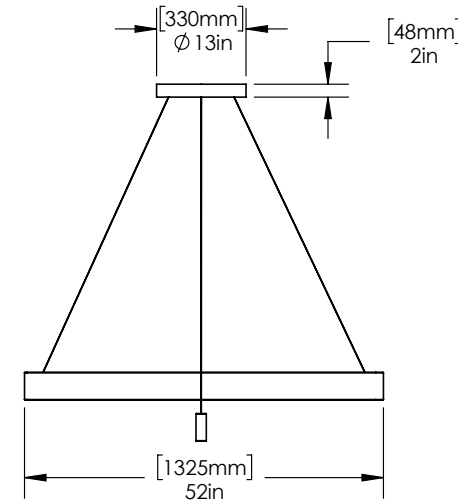

DROP HEIGHT 72" (1829mm) Standard

CUSTOM OPTIONS

DROP LENGTH Extra length available upon request

* Pricing available upon request

MATTHEW MCCORMICK

LINE LIGHT 6060X

CODE LIN60_ASH

FINISH Ash

WATTAGE 42W at 1682 lumens total (dimnable)

WEIGHT 7 lbs

CANOPY 13" (330mm) diameter
2" (48mm) deep
White

DROP HEIGHT 72" (1829mm) Standard

CUSTOM OPTIONS

DROP LENGTH Extra length available upon request

* Pricing available upon request