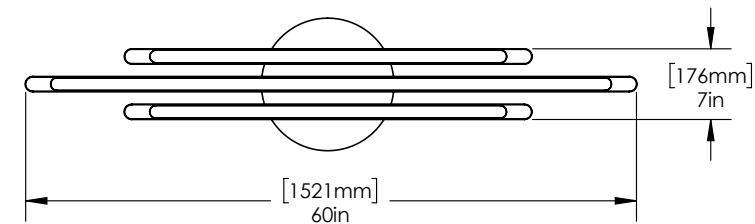

MATTHEW MCCORMICK

LINE LIGHT 406040P

CODE LIN40_ASH / LIN60_ASH

FINISH Ash

CODE LIN40_WAL / LIN60_WAL

FINISH Walnut

CODE LIN40_OAK / LIN60_OAK

FINISH White Oak

CODE LIN40_BLK / LIN60_BLK

FINISH Black Ash

MATERIALS Wood

LAMPING Integrated 2700K LEDs

WATTAGE 42W at 1902 lumens total (dimmable)

WEIGHT 7 lbs

CANOPY 13" (330mm) diameter
2" (48mm) deep
White

DROP HEIGHT 72" (1829mm) Standard

CUSTOM OPTIONS

DROP LENGTH Extra length available upon request

* Pricing available upon request

LINE LIGHT 406040P

DESIGNED BY MATTHEW MCCORMICK

VANCOUVER, BC. CANADA
1 (888) 290-0840
INFO@MATTHEWMCCORMICK.CA

©2018 MATTHEW MCCORMICK STUDIO INC. ALL RIGHTS RESERVED.