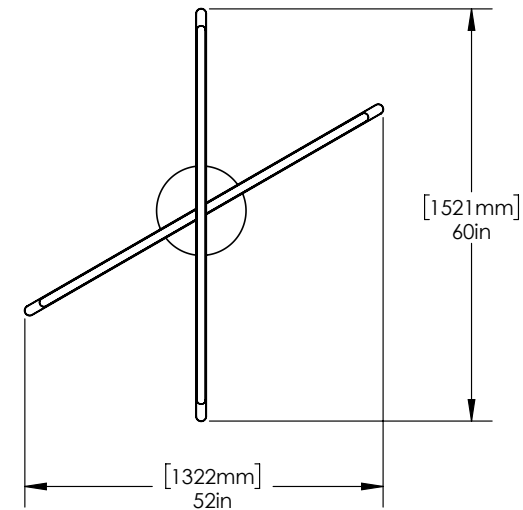

WATTAGE 21W at 842 lumens (dimnable)

WEIGHT 7 lbs

CANOPY 8" (203mm) diameter
1" (32mm) deep
White

DROP HEIGHT 72" (1829mm) Standard

CUSTOM OPTIONS

DROP LENGTH Extra length available upon request

* Pricing available upon request

DROP HEIGHT 72" (1829mm) Standard

CUSTOM OPTIONS

DROP LENGTH Extra length available upon request

* Pricing available upon request

MATTHEW MCCORMICK

LINE LIGHT 6060X

CODE LIN60_ASH

FINISH Ash

WATTAGE 42W at 1682 lumens total (dimnable)

WEIGHT 7 lbs

CANOPY 13" (330mm) diameter
2" (48mm) deep
White

DROP HEIGHT 72" (1829mm) Standard

CUSTOM OPTIONS

DROP LENGTH Extra length available upon request

* Pricing available upon request