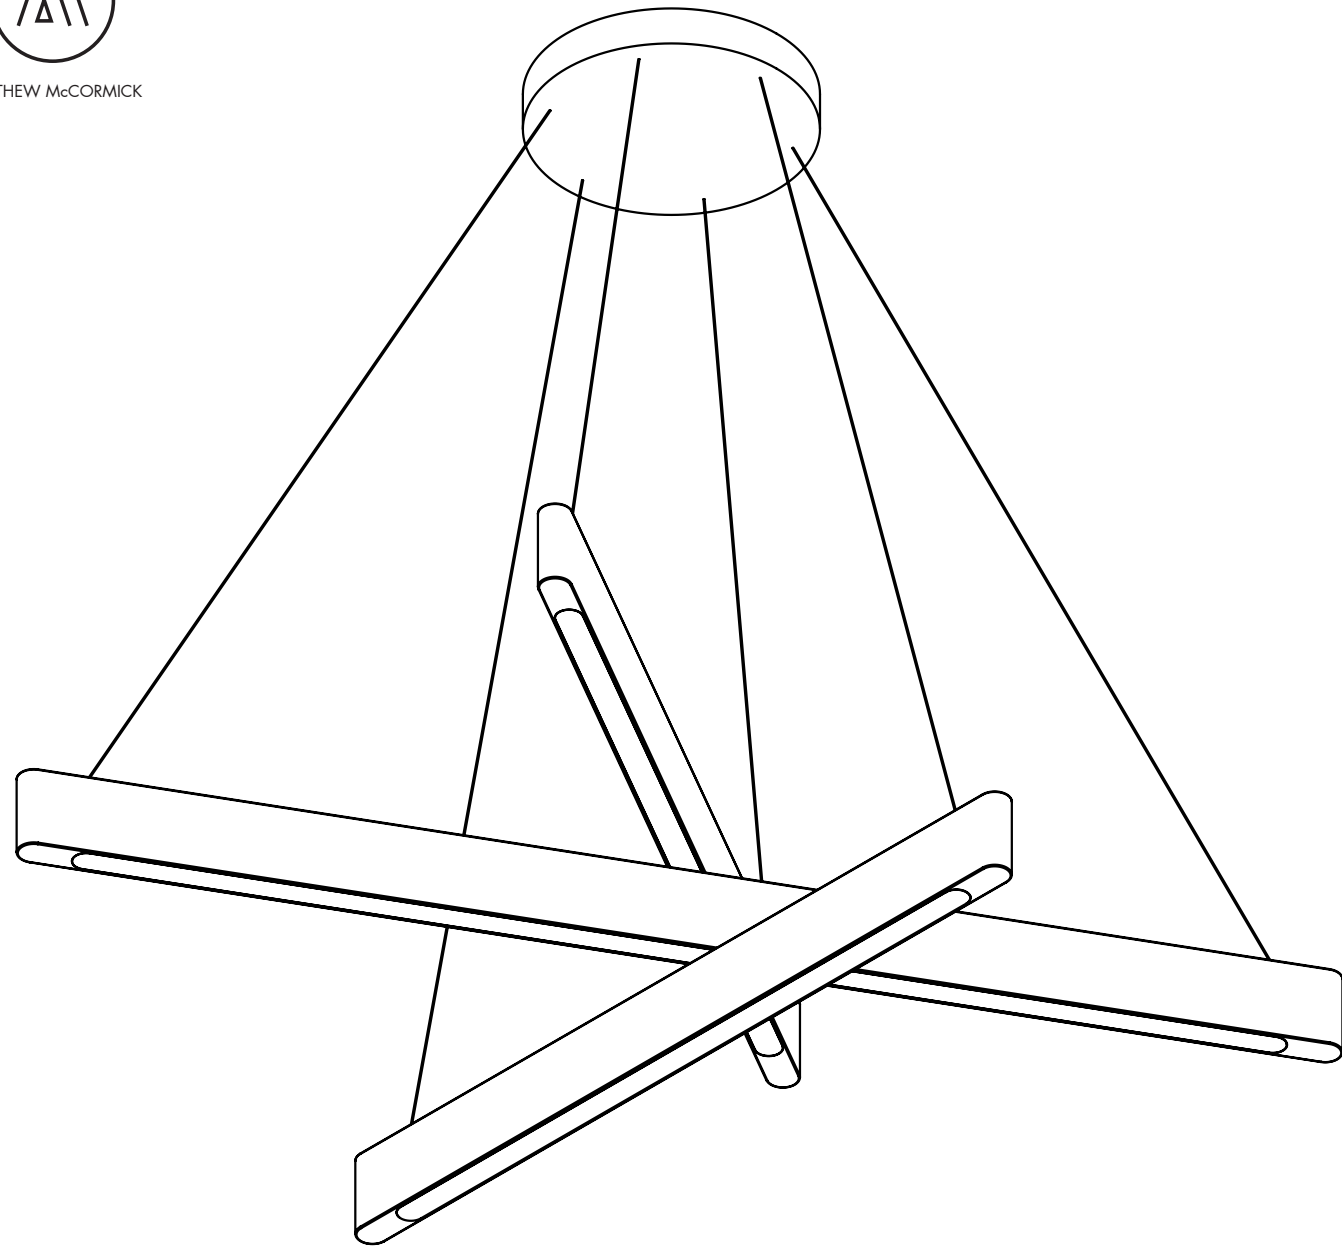

MATTHEW MCCORMICK

LINE LIGHT 406040X

CODE LIN40_ASH / LIN60_ASH

FINISH Ash

CODE LIN40_WAL / LIN60_WAL

FINISH Walnut

CODE LIN40_OAK / LIN60_OAK

FINISH White Oak

CODE LIN40_BLK / LIN60_BLK

FINISH Black Ash

MATERIALS Wood

LAMPING Integrated 2700K LEDs

WATTAGE 42W at 1902 lumens total (dimnable)

WEIGHT 7 lbs

CANOPY 13" (330mm) diameter
2" (48mm) deep
White

DROP HEIGHT 72" (1829mm) Standard

CUSTOM OPTIONS

DROP LENGTH Extra length available upon request

* Pricing available upon request

LINE LIGHT 406040X

DESIGNED BY MATTHEW MCCORMICK

VANCOUVER, BC. CANADA
1 (888) 290-0840
INFO@MATTHEWMCCORMICK.CA

©2018 MATTHEW MCCORMICK STUDIO INC. ALL RIGHTS RESERVED.