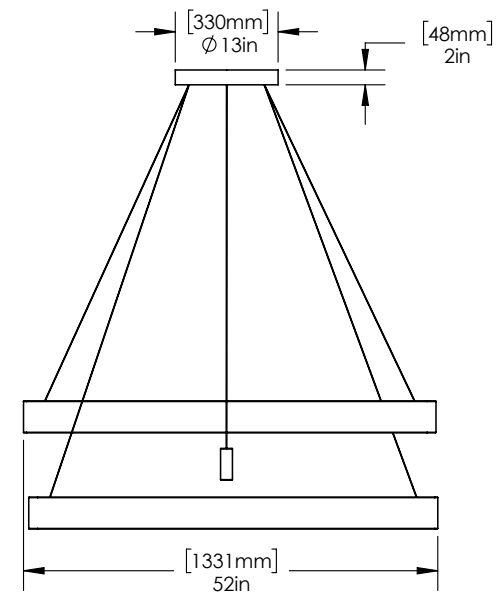

MATTHEW MCCORMICK

LINE LIGHT 606060X

CODE LIN60_ASH

FINISH Ash

CODE LIN60_WAL

FINISH Walnut

CODE LIN60_OAK

FINISH White Oak

CODE LIN60_BLK

FINISH Black Ash

MATERIALS Wood

LAMPING Integrated 2700K LEDs

WATTAGE 63W at 2526 lumens total (dimnable)

WEIGHT 7 lbs

CANOPY 13" (330mm) diameter
2" (48mm) deep
White

DROP HEIGHT 72" (1829mm) Standard

CUSTOM OPTIONS

DROP LENGTH Extra length available upon request

* Pricing available upon request

LINE LIGHT 606060X

DESIGNED BY MATTHEW MCCORMICK

VANCOUVER, BC. CANADA
1 (888) 290-0840
INFO@MATTHEWMCCORMICK.CA

©2018 MATTHEW MCCORMICK STUDIO INC. ALL RIGHTS RESERVED.