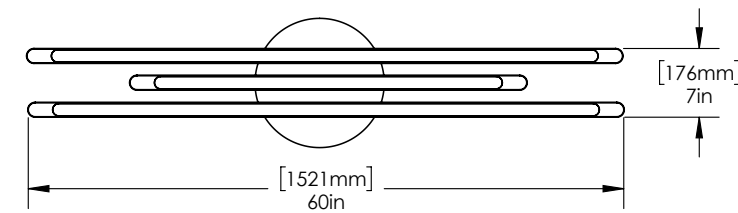

MATTHEW MCCORMICK

LINE LIGHT 604060P

CODE LIN40_ASH / LIN60_ASH

FINISH Ash

CODE LIN40_WAL / LIN60_WAL

FINISH Walnut

CODE LIN40_OAK / LIN60_OAK

FINISH White Oak

CODE LIN40_BLK / LIN60_BLK

FINISH Black Ash

MATERIALS Wood

LAMPING Integrated 2700K LEDs

WATTAGE 55W at 2214 lumens total (dimmable)

WEIGHT 7 lbs

CANOPY 13" (330mm) diameter
2" (48mm) deep
White

DROP HEIGHT 72" (1829mm) Standard

CUSTOM OPTIONS

DROP LENGTH Extra length available upon request

* Pricing available upon request

LINE LIGHT 604060P

DESIGNED BY MATTHEW MCCORMICK

VANCOUVER, BC. CANADA
1 (888) 290-0840
INFO@MATTHEWMCCORMICK.CA

©2018 MATTHEW MCCORMICK STUDIO INC. ALL RIGHTS RESERVED.