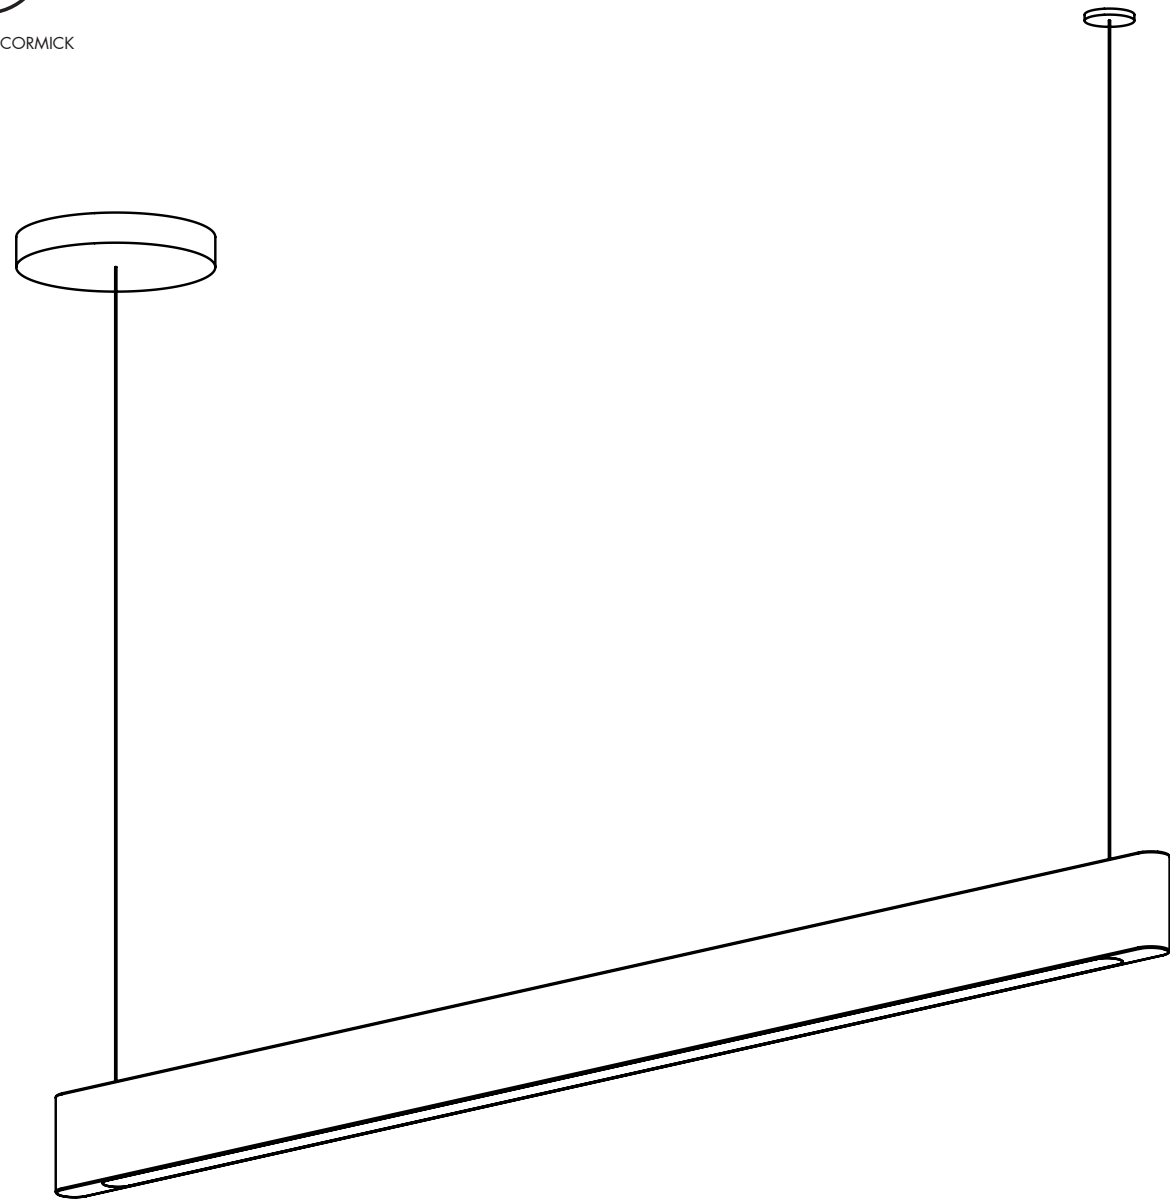

DROP HEIGHT 72" (1829mm) Standard

CUSTOM OPTIONS

DROP LENGTH Extra length available upon request

* Pricing available upon request

MATTHEW MCCORMICK

LINE LIGHT 60 STANDARD

CODE LIN60_ASH

FINISH Ash

WATTAGE 21W at 842 lumens (dimnable)

WEIGHT 7 lbs

CANOPY 8" (203mm) diameter
1" (32mm) deep
White

DROP HEIGHT 72" (1829mm) Standard

CUSTOM OPTIONS

DROP LENGTH Extra length available upon request

* Pricing available upon request