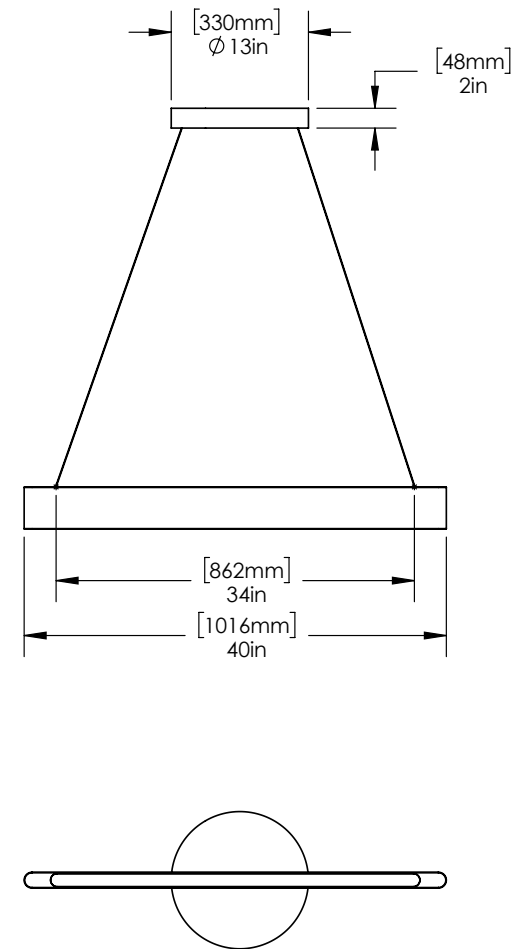

MATTHEW MCCORMICK

LINE LIGHT 40 TRIANGULATED

CODE LIN40_ASH

FINISH Ash

CODE LIN40_WAL

FINISH Walnut

CODE LIN40_OAK

FINISH White Oak

CODE LIN40_BLK

FINISH Black Ash

MATERIALS Wood

LAMPING Integrated 2700K LEDs

WATTAGE 13W at 530 lumens (dimnable)

WEIGHT 6 lbs

CANOPY 13" (330mm) diameter
2" (48mm) deep
White

DROP HEIGHT 72" (1829mm) Standard

CUSTOM OPTIONS

DROP LENGTH Extra length available upon request

* Pricing available upon request