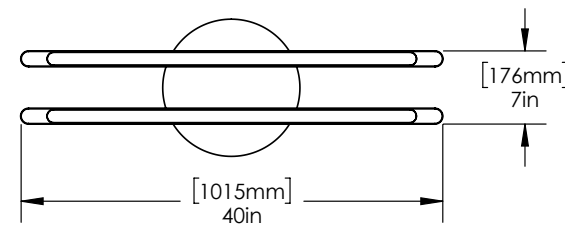

MATTHEW MCCORMICK

LINE LIGHT 4040P

CODE LIN40_ASH

FINISH Ash

CODE LIN40_WAL

FINISH Walnut

CODE LIN40_OAK

FINISH White Oak

CODE LIN40_BLK

FINISH Black Ash

MATERIALS Wood

LAMPING Integrated 2700K LEDs

WATTAGE 26W at 1060 lumens total (dimnable)

WEIGHT 6 lbs

CANOPY 13" (330mm) diameter
2" (48mm) deep
White

DROP HEIGHT 72" (1829mm) Standard

CUSTOM OPTIONS

DROP LENGTH Extra length available upon request

* Pricing available upon request

LINE LIGHT 4040P

DESIGNED BY MATTHEW MCCORMICK

VANCOUVER, BC. CANADA
1 (888) 290-0840
INFO@MATTHEWMCCORMICK.CA

©2018 MATTHEW MCCORMICK STUDIO INC. ALL RIGHTS RESERVED.