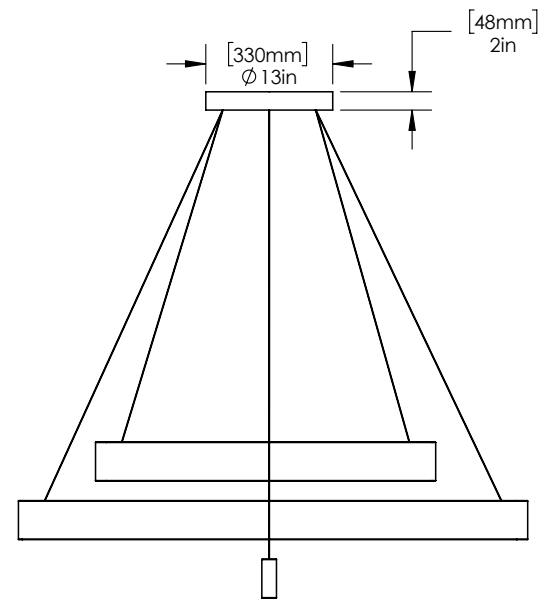

MATTHEW MCCORMICK

LINE LIGHT 406040X

CODE LIN40_ASH / LIN60_ASH

FINISH Ash

CODE LIN40_WAL / LIN60_WAL

FINISH Walnut

CODE LIN40_OAK / LIN60_OAK

FINISH White Oak

CODE LIN40_BLK / LIN60_BLK

FINISH Black Ash

MATERIALS Wood

LAMPING Integrated 2700K LEDs

WATTAGE 42W at 1902 lumens total (dimnable)

WEIGHT 7 lbs

CANOPY 13" (330mm) diameter
2" (48mm) deep
White

DROP HEIGHT 72" (1829mm) Standard

CUSTOM OPTIONS

DROP LENGTH Extra length available upon request

* Pricing available upon request

LINE LIGHT 406040X

DESIGNED BY MATTHEW MCCORMICK

VANCOUVER, BC. CANADA
1 (888) 290-0840
INFO@MATTHEWMCCORMICK.CA

©2018 MATTHEW MCCORMICK STUDIO INC. ALL RIGHTS RESERVED.