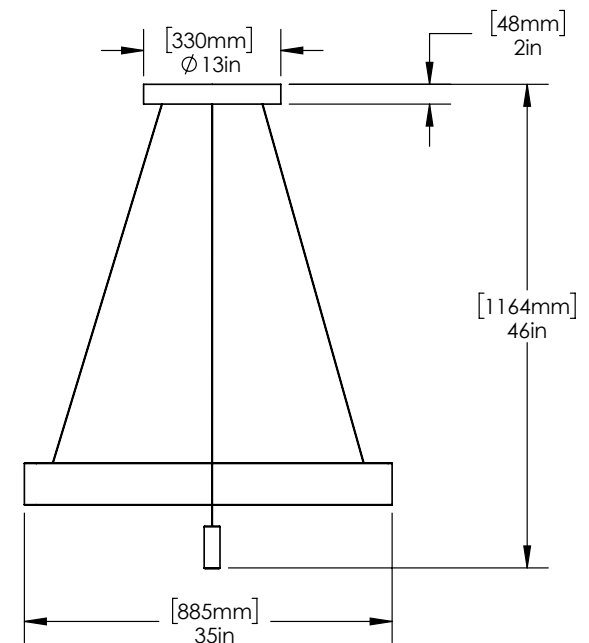

MATTHEW MCCORMICK

LINE LIGHT 4040X

CODE LIN40_ASH / LIN60_ASH

FINISH Ash

CODE LIN40_WAL / LIN60_WAL

FINISH Walnut

CODE LIN40_OAK / LIN60_OAK

FINISH White Oak

CODE LIN40_BLK / LIN60_BLK

FINISH Black Ash

MATERIALS Wood

LAMPING Integrated 2700K LEDs

WATTAGE 26W at 1060 lumens total (dimnable)

WEIGHT 7 lbs

CANOPY 13" (330mm) diameter
2" (48mm) deep
White

DROP HEIGHT 72" (1829mm) Standard

CUSTOM OPTIONS

DROP LENGTH Extra length available upon request

* Pricing available upon request