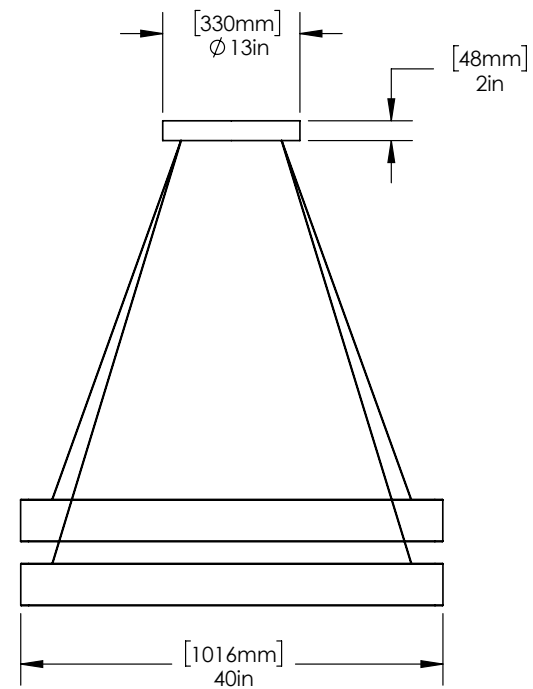

MATTHEW MCCORMICK

LINE LIGHT 4040P

CODE LIN40_ASH

FINISH Ash

CODE LIN40_WAL

FINISH Walnut

CODE LIN40_OAK

FINISH White Oak

CODE LIN40_BLK

FINISH Black Ash

MATERIALS Wood

LAMPING Integrated 2700K LEDs

WATTAGE 26W at 1060 lumens total (dimnable)

WEIGHT 6 lbs

CANOPY 13" (330mm) diameter
2" (48mm) deep
White

DROP HEIGHT 72" (1829mm) Standard

CUSTOM OPTIONS

DROP LENGTH Extra length available upon request

* Pricing available upon request

LINE LIGHT 4040P

DESIGNED BY MATTHEW MCCORMICK

VANCOUVER, BC. CANADA
1 (888) 290-0840
INFO@MATTHEWMCCORMICK.CA

©2018 MATTHEW MCCORMICK STUDIO INC. ALL RIGHTS RESERVED.