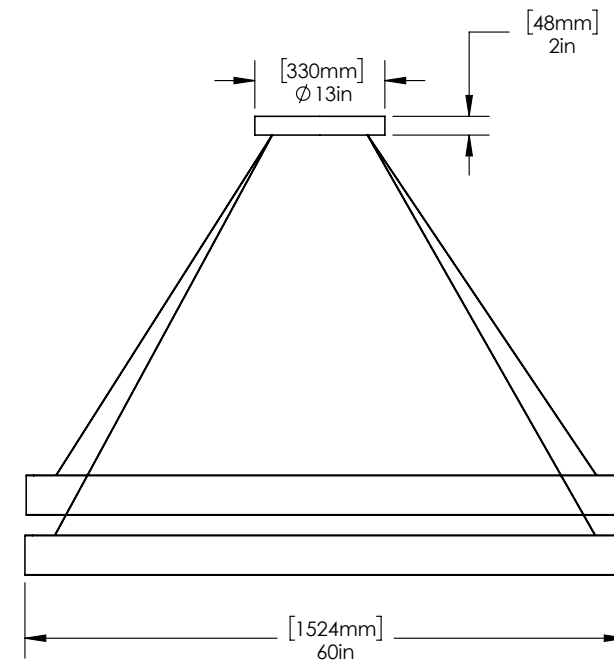

MATTHEW MCCORMICK

LINE LIGHT 6060P

CODE LIN60_ASH

FINISH Ash

CODE LIN60_WAL

FINISH Walnut

CODE LIN60_OAK

FINISH White Oak

CODE LIN60_BLK

FINISH Black Ash

MATERIALS Wood

LAMPING Integrated 2700K LEDs

WATTAGE 42W at 1682 lumens total (dimmable)

WEIGHT 7 lbs

CANOPY 13" (330mm) diameter
2" (48mm) deep
White

DROP HEIGHT 72" (1829mm) Standard

CUSTOM OPTIONS

DROP LENGTH Extra length available upon request

* Pricing available upon request

LINE LIGHT 6060P

DESIGNED BY MATTHEW MCCORMICK

VANCOUVER, BC. CANADA
1 (888) 290-0840
INFO@MATTHEWMCCORMICK.CA

©2018 MATTHEW MCCORMICK STUDIO INC. ALL RIGHTS RESERVED.