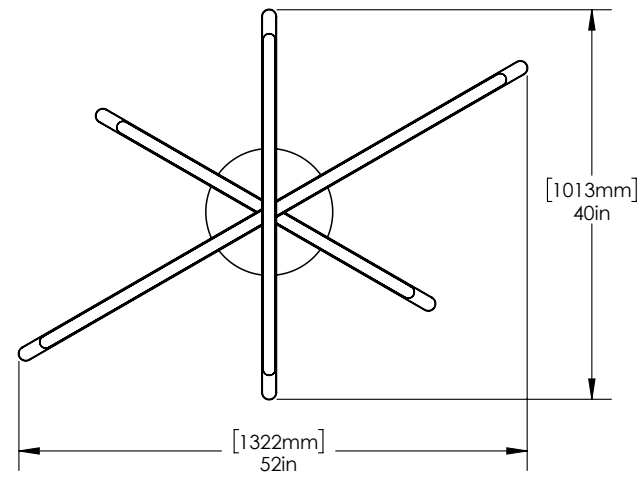

MATTHEW MCCORMICK

LINE LIGHT 406040X

CODE LIN40_ASH / LIN60_ASH

FINISH Ash

CODE LIN40_WAL / LIN60_WAL

FINISH Walnut

CODE LIN40_OAK / LIN60_OAK

FINISH White Oak

CODE LIN40_BLK / LIN60_BLK

FINISH Black Ash

MATERIALS Wood

LAMPING Integrated 2700K LEDs

WATTAGE 42W at 1902 lumens total (dimnable)

WEIGHT 7 lbs

CANOPY 13" (330mm) diameter
2" (48mm) deep
White

DROP HEIGHT 72" (1829mm) Standard

CUSTOM OPTIONS

DROP LENGTH Extra length available upon request

* Pricing available upon request

LINE LIGHT 406040X

DESIGNED BY MATTHEW MCCORMICK

VANCOUVER, BC. CANADA
1 (888) 290-0840
INFO@MATTHEWMCCORMICK.CA

©2018 MATTHEW MCCORMICK STUDIO INC. ALL RIGHTS RESERVED.