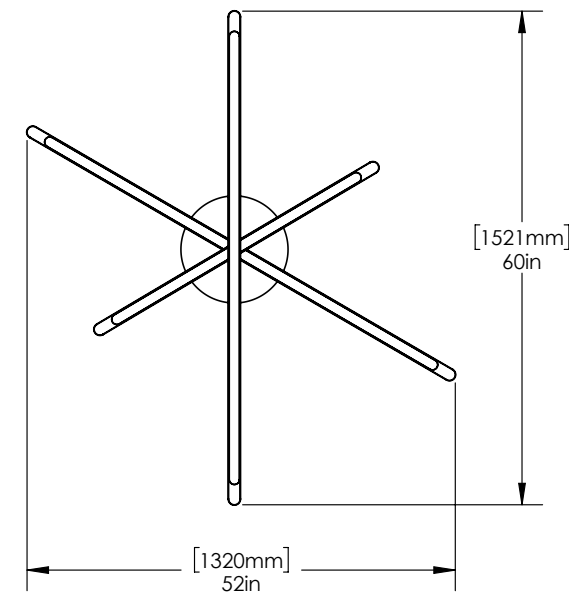

MATTHEW MCCORMICK

LINE LIGHT 604060X

CODE LIN40_ASH / LIN60_ASH

FINISH Ash

CODE LIN40_WAL / LIN60_WAL

FINISH Walnut

CODE LIN40_OAK / LIN60_OAK

FINISH White Oak

CODE LIN40_BLK / LIN60_BLK

FINISH Black Ash

MATERIALS Wood

LAMPING Integrated 2700K LEDs

WATTAGE 55W at 2214 lumens total (dimnable)

WEIGHT 7 lbs

CANOPY 13" (330mm) diameter
2" (48mm) deep
White

DROP HEIGHT 72" (1829mm) Standard

CUSTOM OPTIONS

DROP LENGTH Extra length available upon request

* Pricing available upon request

LINE LIGHT 604060X

DESIGNED BY MATTHEW MCCORMICK

VANCOUVER, BC. CANADA
1 (888) 290-0840
INFO@MATTHEWMCCORMICK.CA

©2018 MATTHEW MCCORMICK STUDIO INC. ALL RIGHTS RESERVED.