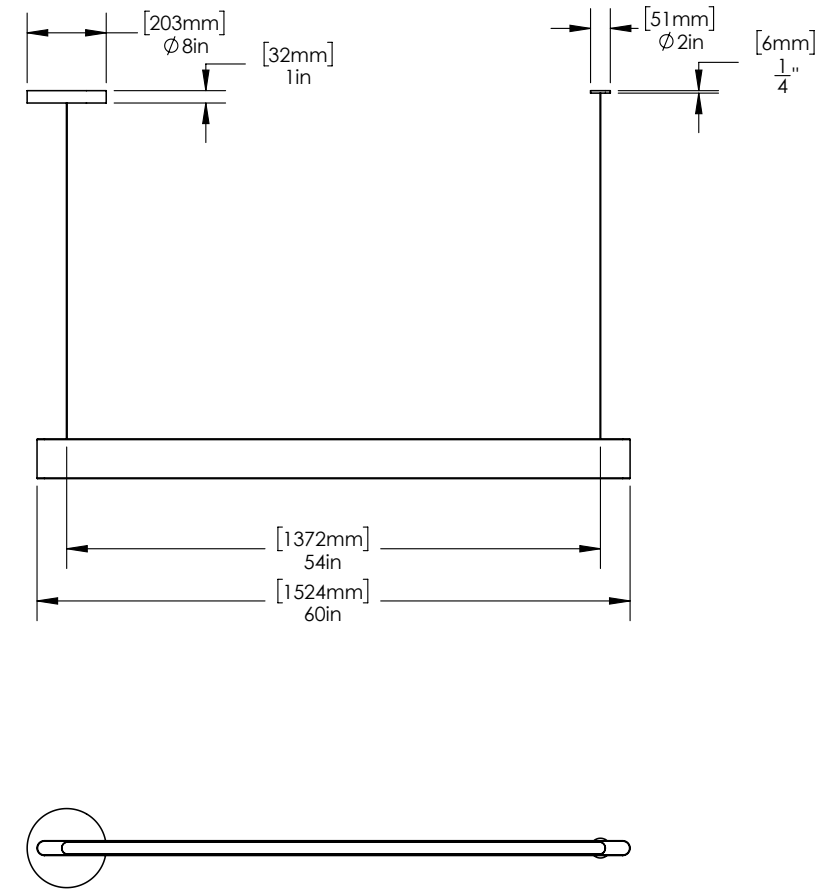

DROP HEIGHT 72" (1829mm) Standard

CUSTOM OPTIONS

DROP LENGTH Extra length available upon request

* Pricing available upon request

MATTHEW MCCORMICK

LINE LIGHT 60 STANDARD

CODE LIN60_ASH

FINISH Ash

WATTAGE 21W at 842 lumens (dimnable)

WEIGHT 7 lbs

CANOPY 8" (203mm) diameter
1" (32mm) deep
White

DROP HEIGHT 72" (1829mm) Standard

CUSTOM OPTIONS

DROP LENGTH Extra length available upon request

* Pricing available upon request