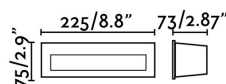

Class: I

Material: Die casting aluminium

Recommended bulb:

Length: 225 mm

Net Width: 73 mm

Height: 75 mm

Net Weight: 0.70 kg

Volume: 0.00182 m3