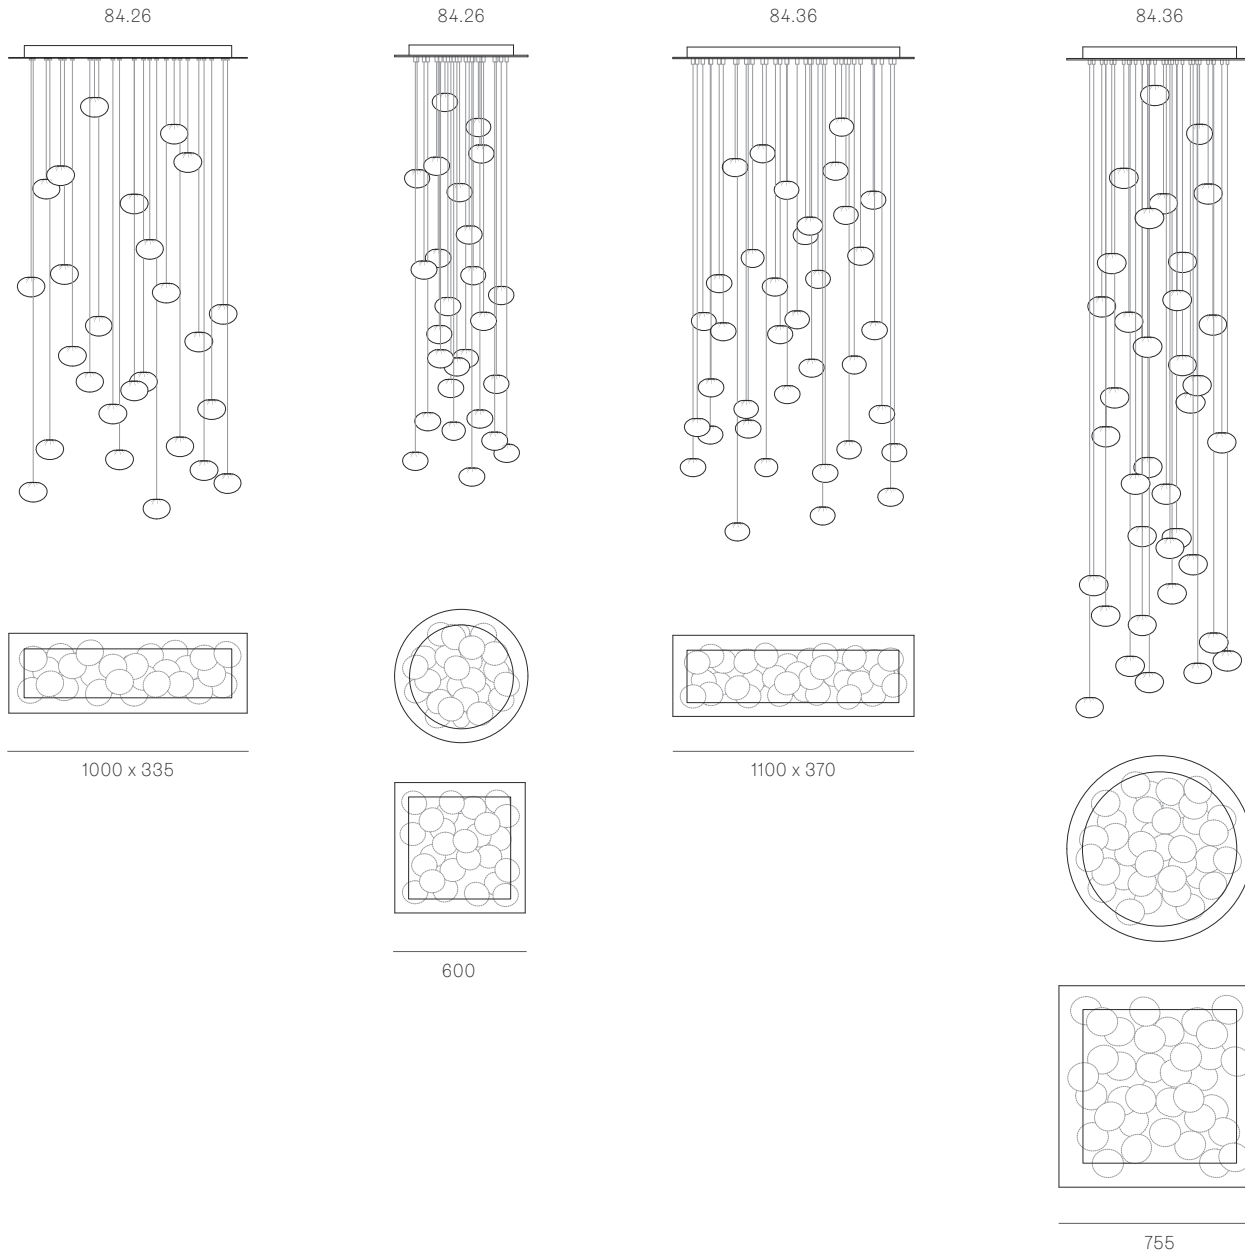

Image shown above 84.14 with round canopy

| | |
|------------------------|---|
| Series | 84 |
| Mounting | Ceiling mounted |
| Glass Colour | Clear |
| Lamp | 1W LED, 2700K, 100lm (2500K and 3000K options available) 10W Xenon, 2600K, 81lm |
| Coaxial Length | 3000mm standard / up to 30500mm maximum Adjustable length: 84.1 - 84.9 Non-adjustable Length: 84.11 - 84.61 |
| Canopy Finishes | 84.1 - 84.7: white, black or brushed nickel canopy 84.1m: white, black, brushed nickel, or brushed brass canopy 84.9 - 84.61: white canopy |
| Materials | Blown glass, copper mesh, braided metal coaxial cable, electrical components, steel canopy |
| Power Supply | Integral Remote mounted for 84.1m Bocci recommends remote mounting power supplies for ease of long-term maintenance. |
| Environment | Indoor, dry location. IP30 |
| Note | Every single Bocci product is handmade. Each one is variously blown, poured, carved, polished, packed and dispatched directly by us. As such, no two products are identical; they are individual, irregular expressions of our research. |
| Patent # | US Patent pending EU 003611144-0001 to 0004 |

ADJUSTABLE LENGTH

NON-ADJUSTABLE LENGTH

Best practices for wiring multiple single pendant fixtures with remote mounted power supplies:

- Multiple single pendant fixtures should be wired in parallel. DO NOT wire in series.
- Bocci recommends a home run line for each fixture location to avoid significant voltage drop.
- Calculations for distance to the power supply, or required wire gauge in order to avoid voltage drop, are the responsibility of the installing party.

All dimensions are in millimeters (mm) unless otherwise specified.

NON-ADJUSTABLE LENGTH

up to 3000 standard
up to 30500 custom

All dimensions are in millimeters (mm) unless otherwise specified.