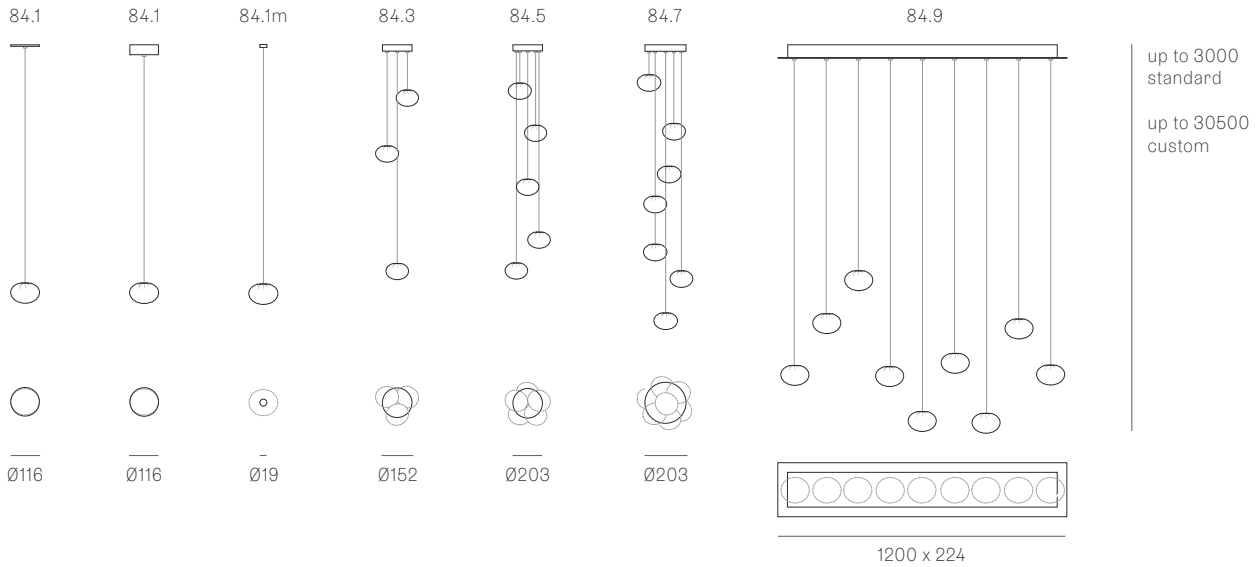

ADJUSTABLE LENGTH