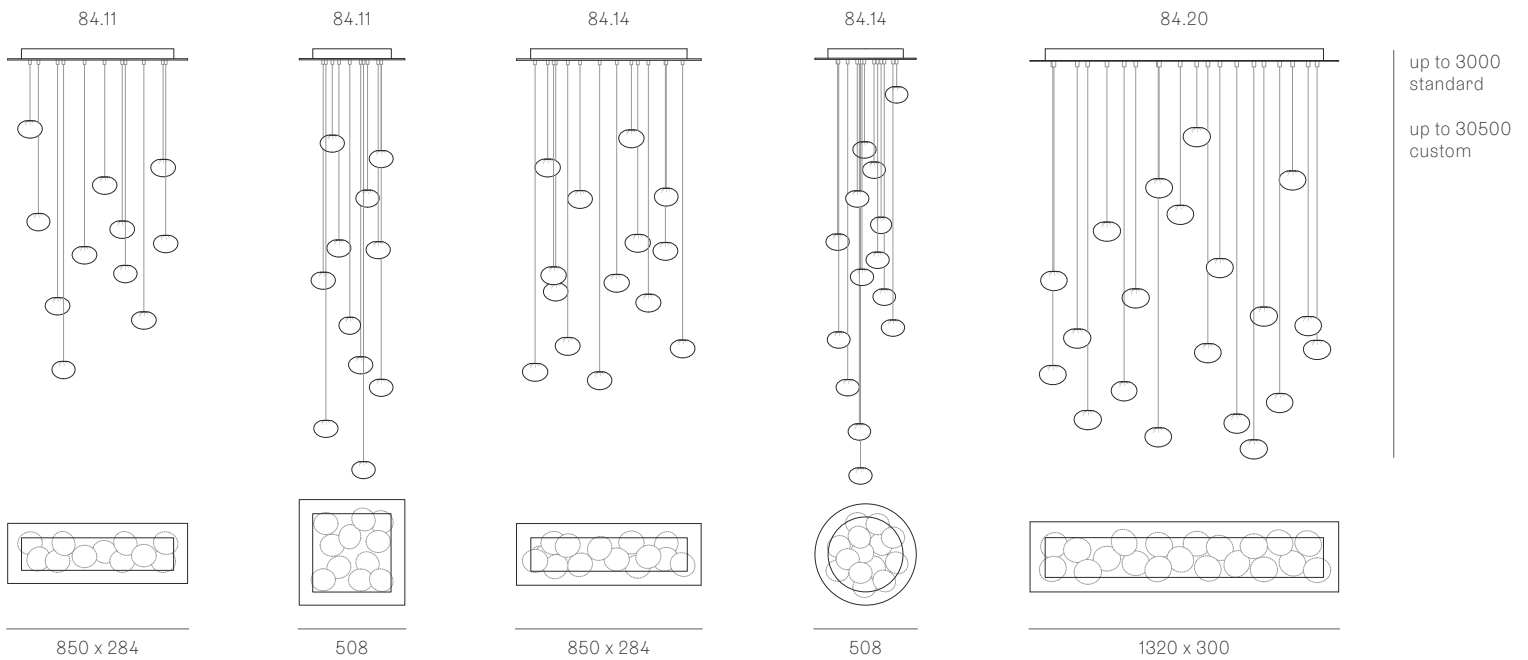

NON-ADJUSTABLE LENGTH

Best practices for wiring multiple single pendant fixtures with remote mounted power supplies:

- Multiple single pendant fixtures should be wired in parallel. DO NOT wire in series.
- Bocci recommends a home run line for each fixture location to avoid significant voltage drop.
- Calculations for distance to the power supply, or required wire gauge in order to avoid voltage drop, are the responsibility of the installing party.

All dimensions are in millimeters (mm) unless otherwise specified.