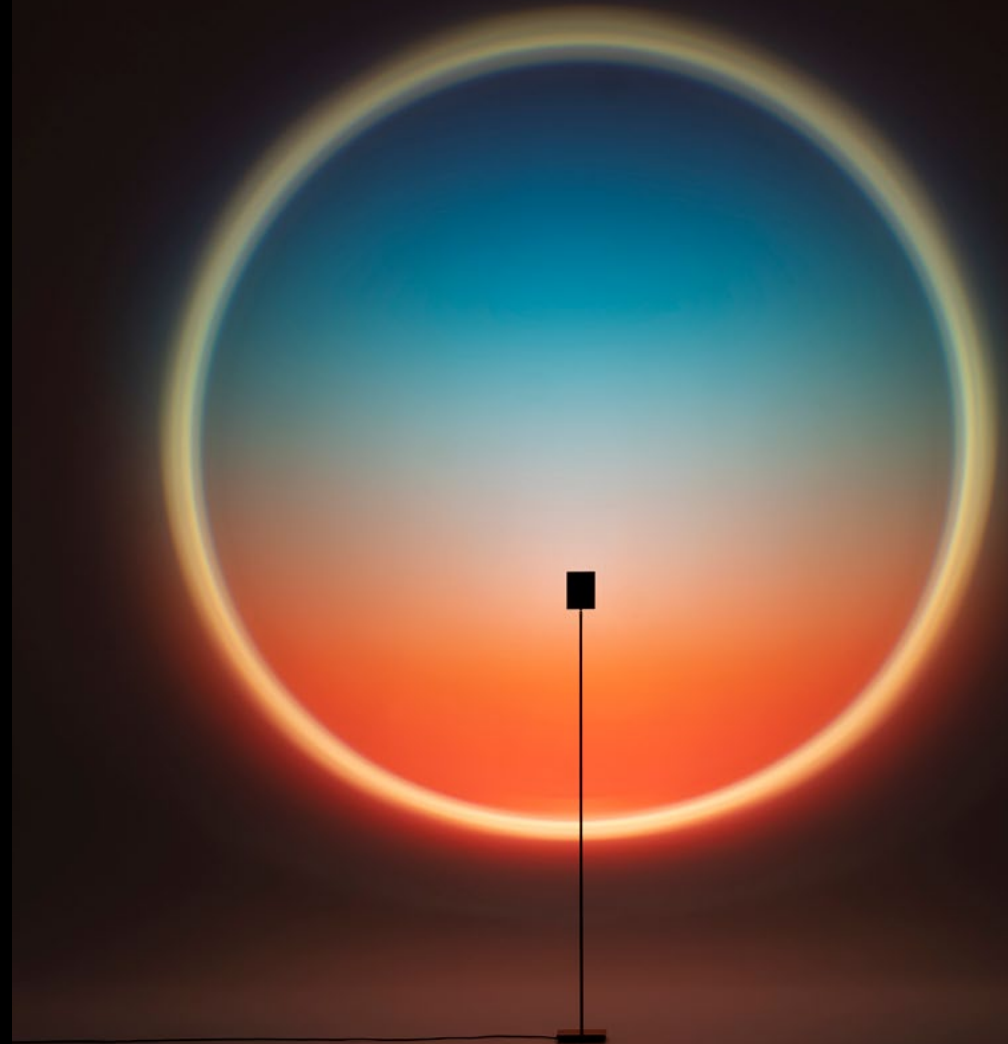

Halo Horizon

A piece of atmosphere

Halo Horizon is the first model of a long series to come from the Landscape collection. It takes us back to a specific moment in which, on the border between earth and space, day and night meet for a few moments, giving us a breathtaking landscape.

Halo Horizon recreates that luminous phenomenon that occurs in nature, where light bent by gravity and scattered in billions of particles in the atmosphere becomes visible in the form of colour and shades opening a space-time window overlooking our planet, and which is directly beamed into your home.

Halo Horizon - Features

Usage: Floor lamp

Color: Black anodized

Material: Aluminium, brass, iron, glass

Weight: 3 Kg

Input: 100-240V 50-60Hz

Output: 12V

LED Power: 8W