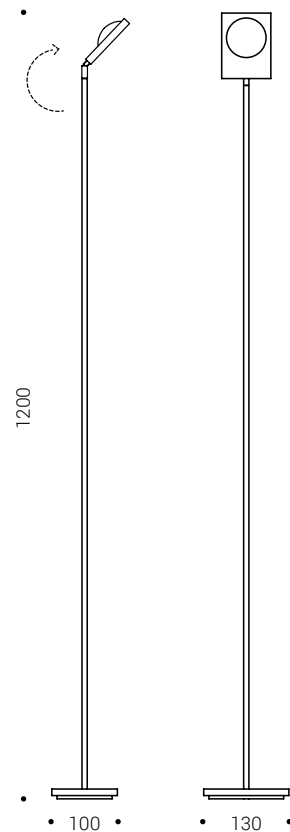

Halo Horizon - Features

Usage: Floor lamp

Color: Black anodized

Material: Aluminium, brass, iron, glass

Weight: 3 Kg

Input: 100-240V 50-60Hz

Output: 12V

LED Power: 8W

Lumen: ~ 1000 lumen

Adaptor certifications: Rohs, FCC, CE, ERP

Warranty: 1 year

Color Available: Horizon

Measure in mm

Made in Italy

Designed by Mandalaki

Projection Dimensions