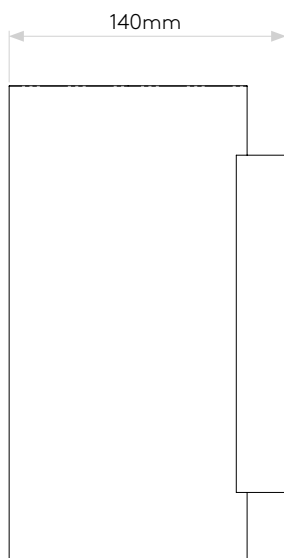

Please note that some dimensions may vary slightly due to manufacturing tolerances, this includes cable entry and fixing holes

Veillez noter que certaines dimensions peuvent varier légèrement en raison des tolérances de fabrication, y compris l'entrée de câble et les trous de fixation.

Bitte beachten Sie, dass die Maße Fertigungstoleranzen unterliegen und daher in geringem Umfang von der angegebenen Größe abweichen können. Dies gilt auch für Kabeleingänge und Befestigungslöcher.

Si prega notare che possono esserci piccole variazioni in alcune dimensioni dovute alle tolleranze di produzione, queste includono l'ingresso del cavo e i fori di fissaggio.