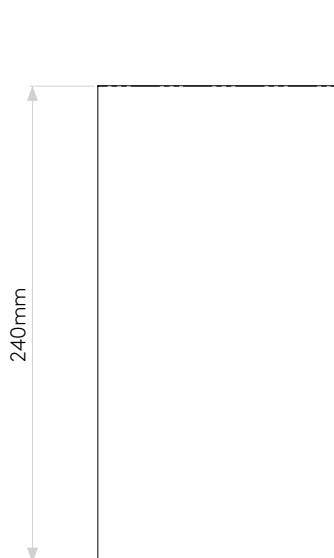

Please note that some dimensions may vary slightly due to manufacturing tolerances, this includes cable entry and fixing holes

Veillez noter que certaines dimensions peuvent varier légèrement en raison des tolérances de fabrication, y compris l'entrée de câble et les trous de fixation.

Bitte beachten Sie, dass die Maße Fertigungstoleranzen unterliegen und daher in geringem Umfang von der angegebenen Größe abweichen können. Dies gilt auch für Kabeleingänge und Befestigungslöcher.

Si prega notare che possono esserci piccole variazioni in alcune dimensioni dovute alle tolleranze di produzione, queste includono l'ingresso del cavo e i fori di fissaggio.