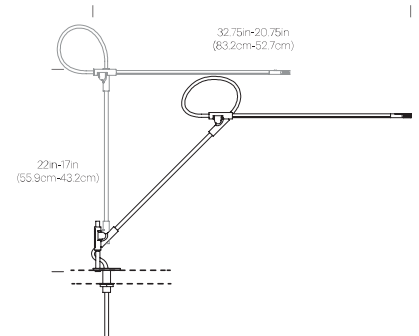

SUPERLIGHT GROMMET