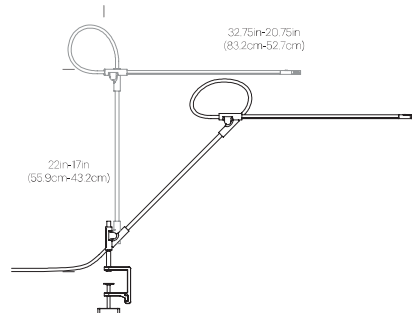

SUPERLIGHT CLAMP