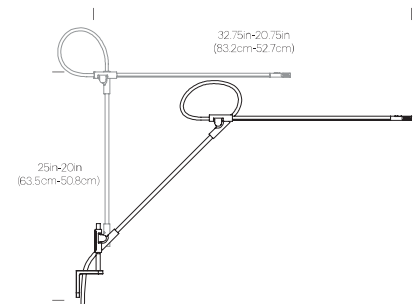

SPECIFICATIONS

- Voltage: 120-240V 50-60Hz
- Power consumption: 8.5W
- Color temperature: 3000K
- Luminosity: 700 Lumens
- Luminaire efficacy: 81 Lumens/watt
- Color rendition index: 85+
- 50K hour lifespan
- Cable length: 9' (274cm)
- Global multi-plug adapter available
- Title 20 compliant
- 1 year warranty
- Patent pending

CERTIFICATIONS

Intertek

PACKAGING WEIGHT AND DIMENSIONS

Superlight Table:	8.3LBS	28" X 9" X 3.5"
	3.7KGS	71cm X 23cm X 9cm

NOTES

Custom requests can be considered on volume orders

SUPERLIGHT TABLE

SUPERLIGHT WALL