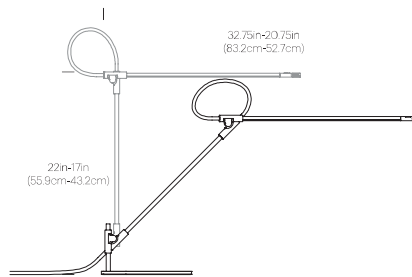

SPECIFICATIONS

- Voltage: 120-240V 50-60Hz
- Power consumption: 8.5W
- Color temperature: 3000K
- Luminosity: 700 Lumens
- Luminaire efficacy: 81 Lumens/watt
- Color rendition index: 85+
- 50K hour lifespan
- Cable length: 9' (274cm)
- Global multi-plug adapter available
- Title 20 compliant
- 1 year warranty
- Patent pending

CERTIFICATIONS

Intertek

PACKAGING WEIGHT AND DIMENSIONS

Superlight Table:	8.3LBS	28" X 9" X 3.5"
	3.7KGS	71cm X 23cm X 9cm

NOTES

Custom requests can be considered on volume orders

SUPERLIGHT TABLE

SUPERLIGHT WALL