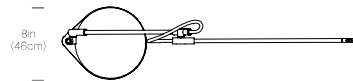

SPECIFICATIONS

- Voltage: 120-240V 50-60Hz
- Power consumption: 8.5W
- Color temperature: 3000K
- Luminosity: 700 Lumens
- Luminaire efficacy: 81 Lumens/watt
- Color rendition index: 85+
- 50K hour lifespan
- Cable length: 9' (274cm)
- Global multi-plug adapter available
- Title 20 compliant
- 1 year warranty
- Patent pending

CERTIFICATIONS

Intertek

PACKAGING WEIGHT AND DIMENSIONS

Superlight Table:	8.3LBS	28" X 9" X 3.5"
	3.7KGS	71cm X 23cm X 9cm

NOTES

Custom requests can be considered on volume orders

SUPERLIGHT TABLE

SUPERLIGHT WALL