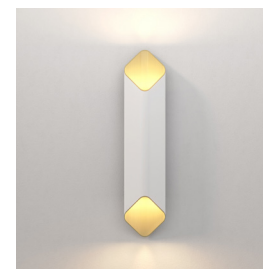

Ako 600 Phase

astro

General

Location:	Interior
Class:	cULus (Class I)
Location Rating:	Dry
Driver Required:	Mains 120V
Installation Orientation:	Wall Mount - Vertical
Fitting Method:	½" Stub Mount, 3x2" Switch Box, 4" Octagon Box with included Canopy Kit and 4x2" Handy Box
Main Material:	Metal - Aluminium
Dimensions (mm):	H: 600 W: 130 D: 88
Dimensions (inch):	H: 23.62 W: 5.12 D: 3.46
Cut Out Hole (mm/inch):	-
Recess Depth (mm/inch):	-
Fire Rating:	-
Cable Length (mm/inch):	-
Gross Weight (lb):	5.04
Ada Compliant:	Yes
Ic Rating:	-

Lamp

Light Source:	COB LED
Wattage:	15.8W
Lamp Included:	Yes (Integral)
Maximum Lamp Length (mm/inch):	-
Luminous Flux (lm):	480
Colour Temp (K):	2700
Cri (Ra):	90
Macadam Ellipse:	3-Step
Tilt Adjustable Angle (°):	-
Rotation Adjustable Angle (°):	-
Average Lifetime (hrs):	55400
Beam Angle (°):	-

Additional Information:

Shade Included:	-
Shade/Diffuser Material:	-
Shade/Diffuser Finish:	-
F Mark:	-

CODE: 1481023
FINISH: MATT BLACK/GOLD

CODE: 1481024
FINISH: MATT WHITE/GOLD

To maintain this product to its best condition, please view our care and cleaning guidelines on the support section of the astro website.