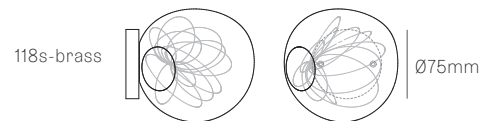

Image shown 118s (left), 118sp (center), 118s Brass (right)

Series	118
Mounting	Wall mounted
Glass Colours	White or bronze
Lamp	1W LED, 2700K, 100lm (2500K and 3000K options available)
Canopy Finishes	118s & 118sp: White canopy. Brass option available for 118sp. 118s Brass: Brass
Materials	Blown glass, electrical components, steel canopy. Brass canopy for 118s/118s Brass.
Power Supply	118s & 118s Brass: Remote mounted 118sp: Integral (for installation onto a junction box) Bocci recommends remote mounting power supplies for ease of long-term maintenance.
Environment	118s/sp: Indoor/outdoor, wet location. IP55 118s Brass: Indoor, dry location. IP30
Note	Every single Bocci product is handmade. Each one is variously blown, poured, carved, polished, packed and dispatched directly by us. As such, no two products are identical; they are individual, irregular expressions of our research.
Patent #	Worldwide patents pending.

Certifications

Weight (kg)

118s	3.3
118sp	3.3
118s Brass	3.6

130 - 146mm

± 144 - 160mm ± Ø130 - 146mm