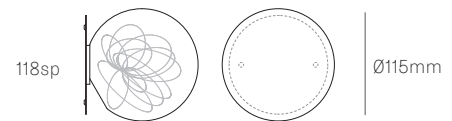

Image shown 118s (left), 118sp (center), 118s Brass (right)

Series	118
Mounting	Wall mounted
Glass Colours	White or bronze
Lamp	1W LED, 2700K, 100lm (2500K and 3000K options available)
Canopy Finishes	118s & 118sp: White canopy. Brass option available for 118sp. 118s Brass: Brass
Materials	Blown glass, electrical components, steel canopy. Brass canopy for 118s/118s Brass.
Power Supply	118s & 118s Brass: Remote mounted 118sp: Integral (for installation onto a junction box) Bocci recommends remote mounting power supplies for ease of long-term maintenance.
Environment	118s/sp: Indoor/outdoor, wet location. IP55 118s Brass: Indoor, dry location. IP30
Note	Every single Bocci product is handmade. Each one is variously blown, poured, carved, polished, packed and dispatched directly by us. As such, no two products are identical; they are individual, irregular expressions of our research.
Patent #	Worldwide patents pending.

Certifications

Weight (kg)

118s	3.3
118sp	3.3
118s Brass	3.6

130 - 146mm

± 144 - 160mm ± Ø130 - 146mm