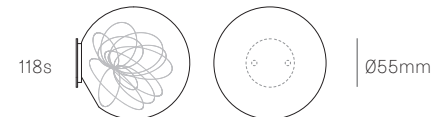

Image shown 118s (left), 118sp (center), 118s Brass (right)

Series	118
Mounting	Wall mounted
Glass Colours	White or bronze
Lamp	1W LED, 2700K, 100lm (2500K and 3000K options available)
Canopy Finishes	118s & 118sp: White canopy. Brass option available for 118sp. 118s Brass: Brass
Materials	Blown glass, electrical components, steel canopy. Brass canopy for 118s/118s Brass.
Power Supply	118s & 118s Brass: Remote mounted 118sp: Integral (for installation onto a junction box) Bocci recommends remote mounting power supplies for ease of long-term maintenance.
Environment	118s/sp: Indoor/outdoor, wet location. IP55 118s Brass: Indoor, dry location. IP30
Note	Every single Bocci product is handmade. Each one is variously blown, poured, carved, polished, packed and dispatched directly by us. As such, no two products are identical; they are individual, irregular expressions of our research.
Patent #	Worldwide patents pending.

Certifications

Weight (kg)

118s	3.3
118sp	3.3
118s Brass	3.6

130 - 146mm

± 144 - 160mm ± Ø130 - 146mm