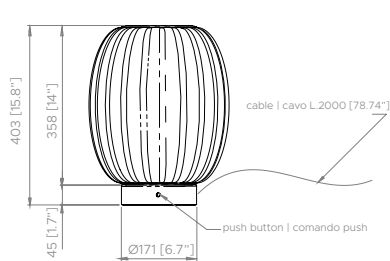

TABLE

LIGHT EFFECT | EFFETTO LUMINOSO

LIGHT SOURCE | FONTE LUMINOSA

220-240V · 110V | 1x16 W LED Module
2.280 Lm | 2.700 K | CRI >90

DIMMING | DIMMERAZIONE

Dimmer on board | Dimmer a bordo

CABLE | CAVO

Dark brown fabric | Tessuto marrone testa di moro
L.2000mm + 300mm [78.7" + 11.8"]

FINISHES | FINITURE

METAL FRAME | STRUTTURA METALLICA

Champagne
Champagne

PLISSÉ COTTON SHADE | PARALUME IN COTONE PLISSETTATO

White
Bianco

GLASS DIFFUSER | DIFFUSORE IN VETRO

Amber
Ambra

Plum
Ametista

Clear
Trasparente

Packaging | Imballi

TABLE	390x390xh.530mm [15.8"x15.3"xh.20.8"]
	7,5 kg [16.5 lbs]