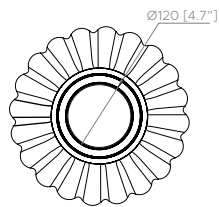

TABLE

LIGHT EFFECT | EFFETTO LUMINOSO

LIGHT SOURCE | FONTE LUMINOSA

220-240V · 110V | 1x16 W LED Module
2.280 Lm | 2.700 K | CRI >90

DIMMING | DIMMERAZIONE

Dimmer on board | Dimmer a bordo

CABLE | CAVO

Dark brown fabric | Tessuto marrone testa di moro
L.2000mm + 300mm [78.7" + 11.8"]

FINISHES | FINITURE

METAL FRAME | STRUTTURA METALLICA

Champagne
Champagne

PLISSÉ COTTON SHADE | PARALUME IN COTONE PLISSETTATO

White
Bianco

GLASS DIFFUSER | DIFFUSORE IN VETRO

Amber
Ambra

Plum
Ametista

Clear
Trasparente

Packaging | Imballi

TABLE	390x390xh.530mm [15.8"x15.3"xh.20.8"]
	7,5 kg [16.5 lbs]