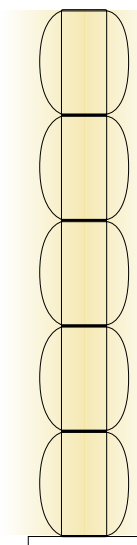

Alma

CONTROVENTO

Alma

CONTROVENTO

TOTEM
FLOOR

TABLE

Alma transforms light into a poetic presence. Blown glass and pleated fabric diffusers blend together in pendant, table and floor lamps. Sculptural shapes and delicate colors create light, contemporary compositions that redefine space with elegance and a touch of surprise, creating welcoming, refined environments with a distinctive character.

P3

Alma totem

P4

Alma table

TOTEM

LIGHT EFFECT | EFFETTO LUMINOSO

LIGHT SOURCE | FONTE LUMINOSA

220-240V · 110V | 1x80 W Custom strip LED
10.912 Lm | 2.700 K | CRI >90