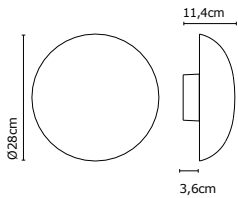

## Babila 28

Code	Finish
A706-024-09-27K	● Polished stainless steel
A706-024-35-27K	● White (RAL 9010)
A706-024-47-27K	● Brown (RAL 8019)

Materials	Dimmable: Yes
Diffuser: Polished stainless steel	Integrated dimmer: No
AISI 316 or lacquered aluminium	Dimming protocols: Triac phase control dimmer

Product type: Wall / Ceiling  
Light Source: LED COB 120 VAC 8W 2700K CRI90 571lm  
Luminaire: 120 VAC Triac 8W 185lm  
Weight: Net 1,4 kg – Gross 2,1 kg  
Package: 39 x 40 x 12,5 cm - 2,1 kg – VOL - 0,02 m<sup>3</sup>  
LED included