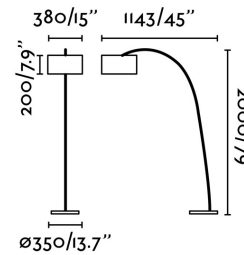

PAPUA White floor lamp

Ref. 68462

Modern floor lamp for indoor lighting made from metal with a textile.

Specifications

| | |
|---|--------------------------------|
| Bulb: | 1 x E27 MAX 15W LED |
| Bulb included: | No |
| Transformer: | |
| Transformer included: | No |
| Voltage: | 100-240V |
| Operating Frequency: | |
| IP: | 20 |
| Class: | II |
| Material: | Metal with a textile |
| Recommended bulb: | 17464 |
| Description of recommended Bulb: | BULB G95 MATT LED E27 6W 2700K |
| Length: | 380 mm |
| Net Width: | 1143 mm |
| Height: | 2000 mm |
| Diameter: | 380 Ø |
| Net Weight: | 2.90 kg |
| Volume: | 0.06681 m3 |