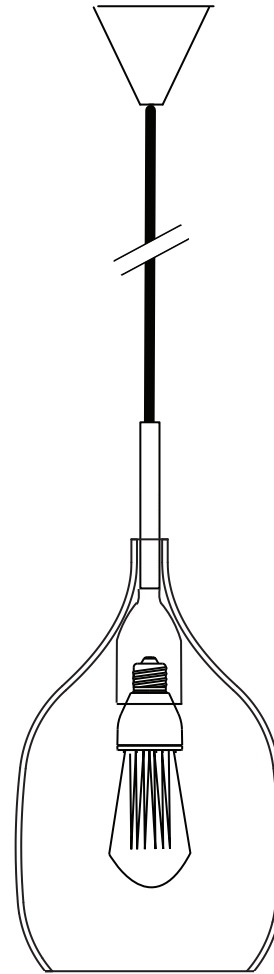

decode

Vessel

Influenced by the original Limited Edition Series, the Vessel pendant and table light compliment the flowing form of another of Samuel Wilkinson's designs: the award-winning Plumen 001 light bulb.

Inspired by the idea of a ship in a bottle, the light bulb sits within a blown glass shade. When illuminated the glass tint mutes the light without hiding the bulb's shape and produces unexpected dramatic reflections that appear holographic.

Design	Samuel Wilkinson
Year	2010
Material	Blown glass
Product Type	Pendant Light

decode

Finish

Clear (CLR)

Grey (GRY)

Bronze (BNZ)

Brass (BRS)

Specification

• 180mm / 7" •

Brass (BRS)

• 180mm / 7" •

•
Max.2000mm / 79"

•
100mm / 4"

•
300mm / 12"

Scale 1:5