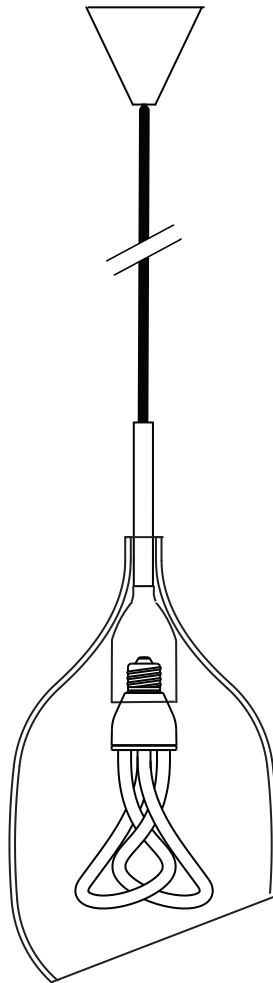

decode

Vessel

Influenced by the original Limited Edition Series, the Vessel pendant and table light compliment the flowing form of another of Samuel Wilkinson's designs: the award-winning Plumen 001 light bulb.

Inspired by the idea of a ship in a bottle, the light bulb sits within a blown glass shade. When illuminated the glass tint mutes the light without hiding the bulb's shape and produces unexpected dramatic reflections that appear holographic.

Design	Samuel Wilkinson
Year	2010
Material	Blown glass
Product Type	Pendant Light

decode

Finish

Clear (CLR)

Grey (GRY)

Bronze (BNZ)

Brass (BRS)

Specification

• 180mm / 7" •

Brass (BRS)

• 180mm / 7" •

•
Max.2000mm / 79"

•
100mm / 4"

•
300mm / 12"

Scale 1:5