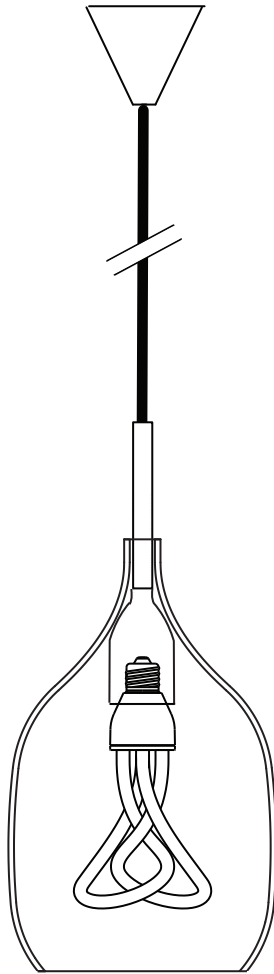

decode

Dimensions

Flat Cut (VS1)

• 180mm / 7" •