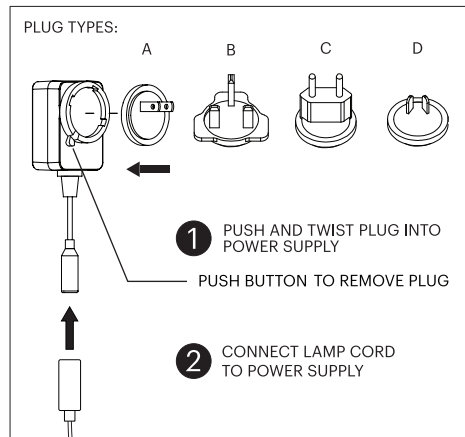

NOTE: CONTOUR FLOOR USES 24W POWER SUPPLY