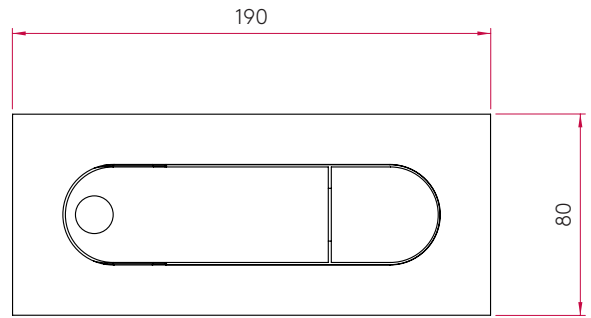

PRODUCT SPECIFICATION

GENERAL

FINISH:	Matt Nickel	CABLE LENGTH:	Not Applicable
MAIN MATERIAL:	Metal - Zinc	GROSS WEIGHT:	1.2 (kg)
DIMENSIONS:	H: 80mm W: 190mm D: 173mm	CLASS:	CE (Class II)
INSTALLATION ORIENTATION:	Wall Mount - Horizontal	IP RATING:	IP20
CUT OUT HOLE:	Not Applicable	BATHROOM ZONE:	Zone 3
RECESS DEPTH:	60 mm	VOLTAGE:	Mains 230V
FIRE RATING:	Not Applicable	PRODUCT F MARK:	Suitable for mounting on flammable materials

LAMP

LIGHT SOURCE:	High-Power LED	MACADAM ELIPSE:	3-Step
MAXIMUM WATTAGE:	3W	UGR:	Not Applicable
MAXIMUM LAMP LENGTH:	Not Applicable	BEAM ANGLE:	25.6 (Degrees)
LAMP INCLUDED?	Yes (Integral)	TILT ADJUSTMENT ANGLE:	180 (Degrees)
LUMINOUS FLUX:	114.1 (lm)	ROTATION ADJUSTMENT ANGLE:	90 (Degrees)
COLOUR TEMP:	2700 (K)	AVERAGE LIFESPAN:	54,000 (Hrs)
CRI:	85	L70:	To Be Advised
R9:	20.6		

ADDITIONAL INFORMATION

BOX QUANTITY X6

PRODUCT ELEVATIONS

TOP

FRONT

BACK

SIDE