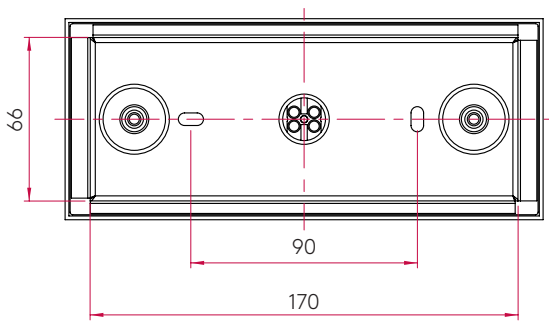

PRODUCT SPECIFICATION

GENERAL

FINISH:	Matt Nickel	CABLE LENGTH:	Not Applicable
MAIN MATERIAL:	Metal - Zinc	GROSS WEIGHT:	1.2 (kg)
DIMENSIONS:	H: 80mm W: 190mm D: 173mm	CLASS:	CE (Class II)
INSTALLATION ORIENTATION:	Wall Mount - Horizontal	IP RATING:	IP20
CUT OUT HOLE:	Not Applicable	BATHROOM ZONE:	Zone 3
RECESS DEPTH:	60 mm	VOLTAGE:	Mains 230V
FIRE RATING:	Not Applicable	PRODUCT F MARK:	Suitable for mounting on flammable materials

LAMP

LIGHT SOURCE:	High-Power LED	MACADAM ELIPSE:	3-Step
MAXIMUM WATTAGE:	3W	UGR:	Not Applicable
MAXIMUM LAMP LENGTH:	Not Applicable	BEAM ANGLE:	25.6 (Degrees)
LAMP INCLUDED?	Yes (Integral)	TILT ADJUSTMENT ANGLE:	180 (Degrees)
LUMINOUS FLUX:	114.1 (lm)	ROTATION ADJUSTMENT ANGLE:	90 (Degrees)
COLOUR TEMP:	2700 (K)	AVERAGE LIFESPAN:	54,000 (Hrs)
CRI:	85	L70:	To Be Advised
R9:	20.6		

ADDITIONAL INFORMATION

BOX QUANTITY X6

PRODUCT ELEVATIONS

TOP

FRONT

BACK

SIDE