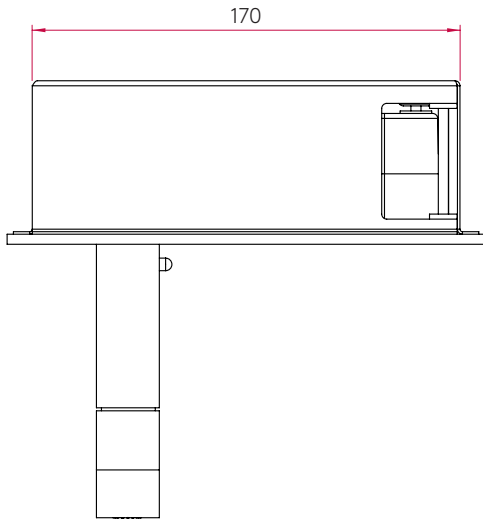

PRODUCT SPECIFICATION

GENERAL

FINISH:	Matt Nickel	CABLE LENGTH:	Not Applicable
MAIN MATERIAL:	Metal - Zinc	GROSS WEIGHT:	1.2 (kg)
DIMENSIONS:	H: 80mm W: 190mm D: 173mm	CLASS:	CE (Class II)
INSTALLATION ORIENTATION:	Wall Mount - Horizontal	IP RATING:	IP20
CUT OUT HOLE:	Not Applicable	BATHROOM ZONE:	Zone 3
RECESS DEPTH:	60 mm	VOLTAGE:	Mains 230V
FIRE RATING:	Not Applicable	PRODUCT F MARK:	Suitable for mounting on flammable materials

LAMP

LIGHT SOURCE:	High-Power LED	MACADAM ELIPSE:	3-Step
MAXIMUM WATTAGE:	3W	UGR:	Not Applicable
MAXIMUM LAMP LENGTH:	Not Applicable	BEAM ANGLE:	25.6 (Degrees)
LAMP INCLUDED?	Yes (Integral)	TILT ADJUSTMENT ANGLE:	180 (Degrees)
LUMINOUS FLUX:	114.1 (lm)	ROTATION ADJUSTMENT ANGLE:	90 (Degrees)
COLOUR TEMP:	2700 (K)	AVERAGE LIFESPAN:	54,000 (Hrs)
CRI:	85	L70:	To Be Advised
R9:	20.6		

ADDITIONAL INFORMATION

BOX QUANTITY X6

PRODUCT ELEVATIONS

TOP

FRONT

BACK

SIDE