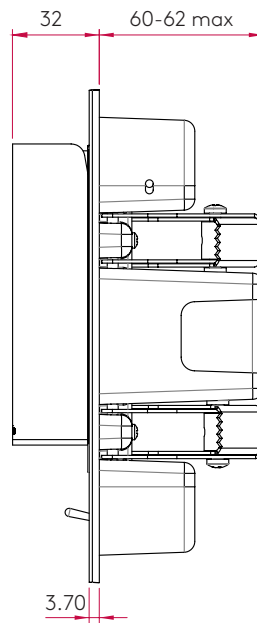

### GENERAL

<b>FINISH:</b>	Polished Chrome	<b>CABLE LENGTH:</b>	Not Applicable
<b>MAIN MATERIAL:</b>	Metal - Aluminium	<b>GROSS WEIGHT:</b>	1.85 (kg)
<b>DIMENSIONS:</b>	H: 180mm W: 75mm D: 62mm	<b>CLASS:</b>	CE (Class II)
<b>INSTALLATION ORIENTATION:</b>	Wall Mount	<b>IP RATING:</b>	IP20
<b>CUT OUT HOLE:</b>	Not Applicable	<b>BATHROOM ZONE:</b>	Zone 3
<b>RECESS DEPTH:</b>	62mm	<b>VOLTAGE:</b>	Mains 230V
<b>FIRE RATING:</b>	Not Applicable	<b>PRODUCT F MARK:</b>	Suitable for mounting on flammable materials

# PRODUCT ELEVATIONS

---

TOP

FRONT

SIDE

BACK