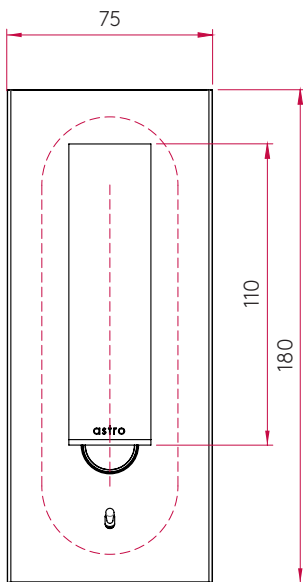

### GENERAL

<b>FINISH:</b>	Polished Chrome	<b>CABLE LENGTH:</b>	Not Applicable
<b>MAIN MATERIAL:</b>	Metal - Aluminium	<b>GROSS WEIGHT:</b>	1.85 (kg)
<b>DIMENSIONS:</b>	H: 180mm W: 75mm D: 62mm	<b>CLASS:</b>	CE (Class II)
<b>INSTALLATION ORIENTATION:</b>	Wall Mount	<b>IP RATING:</b>	IP20
<b>CUT OUT HOLE:</b>	Not Applicable	<b>BATHROOM ZONE:</b>	Zone 3
<b>RECESS DEPTH:</b>	62mm	<b>VOLTAGE:</b>	Mains 230V
<b>FIRE RATING:</b>	Not Applicable	<b>PRODUCT F MARK:</b>	Suitable for mounting on flammable materials

# PRODUCT ELEVATIONS

---

TOP

FRONT

SIDE

BACK