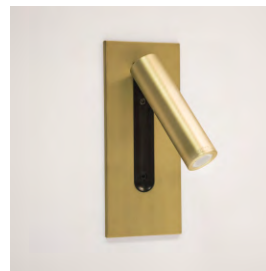

FUSE UNSWITCHED LED

astro

GENERAL

CLASS:	cETLus (Class 1)
LISTING LOCATION:	Dry
VOLTAGE:	Mains 120V
INSTALLATION ORIENTATION:	Wall mount
FITTING METHOD:	Included Junction Box
MAIN MATERIAL:	Metal - Aluminium
DIMENSIONS:	H: 180mm W: 75mm D: 86mm H: 7.09" W: 2.95" D: 3.39"
CUT OUT HOLE:	H: 174mm W: 67mm H: 6.85" W: 2.64"
RECESS DEPTH:	90mm/3.54"
FIRE RATING:	Not applicable
CABLE LENGTH:	Not applicable
GROSS WEIGHT:	2.91lbs
ADA COMPLIANT:	No
IC RATING:	IC rated

LAMP

LIGHT SOURCE:	HIGH POWER LED
MAXIMUM WATTAGE:	2W
LAMP INCLUDED:	Yes (Integral)
MAXIMUM LAMP LENGTH:	Not applicable
LUMINOUS FLUX:	80.88 lm
COLOUR TEMP:	3000K
CRI:	80
R9:	10.8
MACADAM ELLIPSE:	3-Step
TILT ADJUSTABLE ANGLE:	90°
ROTATION ADJUSTABLE ANGLE:	330°
AVERAGE LIFESPAN:	60,000hrs
L70:	>60,000hrs
BEAM ANGLE:	16°

ADDITIONAL INFORMATION

SHADE INCLUDED	Not applicable
SHADE MATERIAL	Not applicable

CODE: 7223
SKU: 1215012
FINISH: POLISHED CHROME

CODE: 7224
SKU: 1215013
FINISH: ANODISED ALUMINIUM

CODE: 7225
SKU: 1215014
FINISH: BRONZE

CODE: 7226
SKU: 1215015
FINISH: GLOSS WHITE

CODE: 7772
SKU: 1215019
FINISH: MATT GOLD

PRODUCT ELEVATIONS

astro

Please note that some dimensions may vary slightly due to manufacturing tolerances, this includes cable entry and fixing holes.