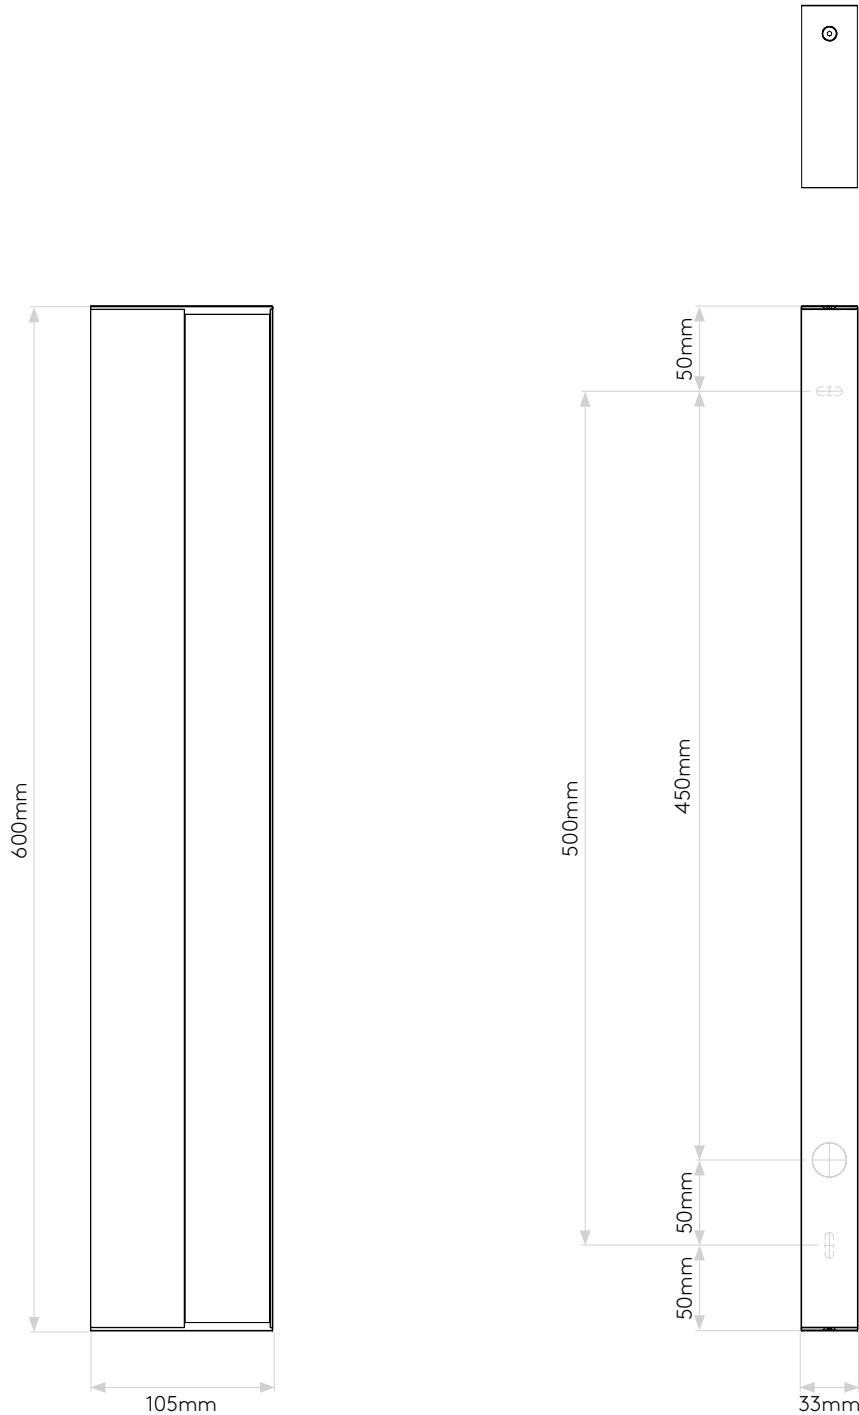

LAMP

LIGHT SOURCE:	LED STRIP
MAXIMUM WATTAGE:	12.8W
LAMP INCLUDED:	Yes (Integral)
MAXIMUM LAMP LENGTH:	Not applicable
LUMINOUS FLUX:	435.8 lm
COLOUR TEMP:	3000K
CRI:	80
R9:	25.0
MACADAM ELLIPSE:	+/-100K
TILT ADJUSTABLE ANGLE:	Not applicable
ROTATION ADJUSTABLE ANGLE:	Not applicable
AVERAGE LIFESPAN:	50,000hrs
L70:	To be advised
BEAM ANGLE:	Not applicable

ADDITIONAL INFORMATION

SHADE INCLUDED	Not applicable
SHADE MATERIAL	Not applicable

CODE: 7972
SKU: 1307007
FINISH: POLISHED CHROME

Please note that some dimensions may vary slightly due to manufacturing tolerances, this includes cable entry and fixing holes

Veuillez noter que certaines dimensions peuvent varier légèrement en raison des tolérances de fabrication, y compris l'entrée de câble et les trous de fixation.

Bitte beachten Sie, dass die Maße Fertigungstoleranzen unterliegen und daher in geringem Umfang von der angegebenen Größe abweichen können. Dies gilt auch für Kabeleingänge und Befestigungslöcher.

Si prega notare che possono esserci piccole variazioni in alcune dimensioni dovute alle tolleranze di produzione, queste includono l'ingresso del cavo e i fori di fissaggio.