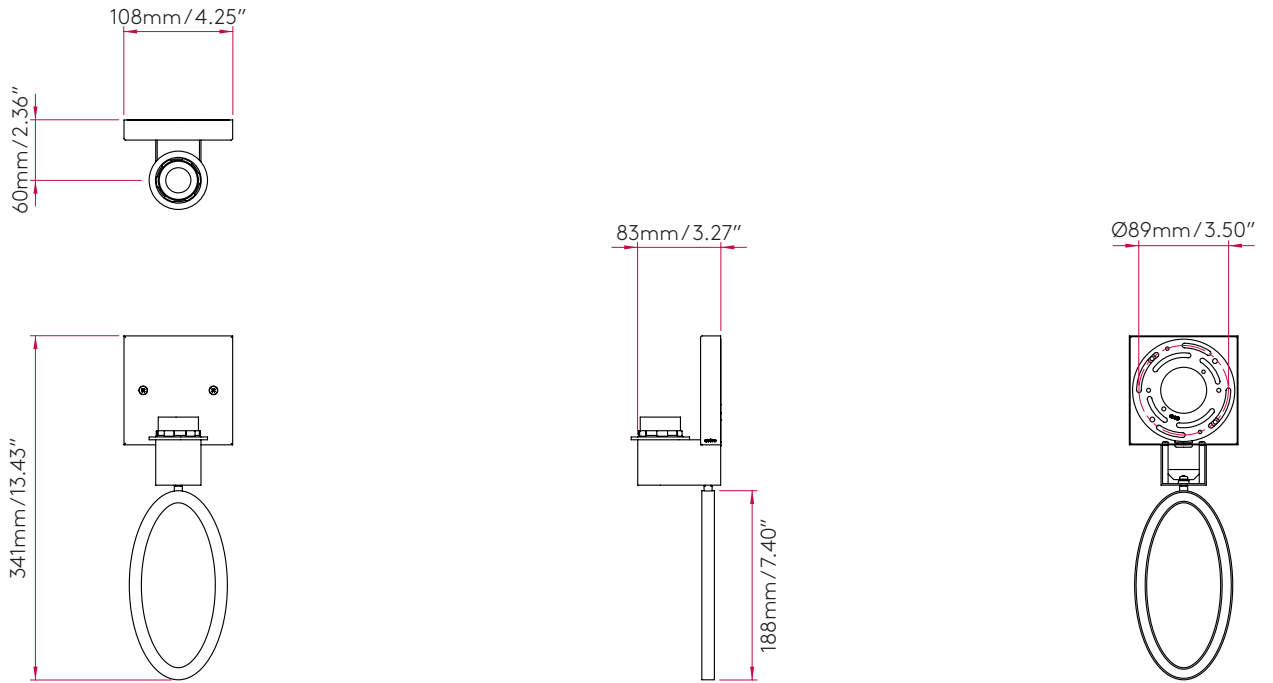

PRODUCT SPECIFICATION

GENERAL

FINISH:	Matt Gold	GROSS WEIGHT:	To Be Advised
MAIN MATERIAL:	Metal - Mild Steel	CLASS:	cETLus (Class I)
DIMENSIONS:	H: 341mm W: 108mm D: 83mm H: 13.43" W: 4.25" D: 3.27"	LISTING LOCATION:	Dry
INSTALLATION ORIENTATION:	Wall Mount - Vertical	FITTING METHOD:	4" Octagon Box
CUT OUT HOLE:	Not Applicable	ADA COMPLIANT:	No
RECESS DEPTH:	Not Applicable	IC RATING:	Not Applicable
FIRE RATING:	Not Applicable	VOLTAGE:	Mains 120 (V)
CABLE LENGTH:	Not Applicable		

LAMP

LIGHT SOURCE:	E26/Medium	MACADAM ELIPSE:	Not Applicable
MAXIMUM WATTAGE:	60W Max	UGR:	Not Applicable
MAXIMUM LAMP LENGTH:	120mm / 4.72"	BEAM ANGLE:	Not Applicable
LAMP INCLUDED?	No	TILT ADJUSTMENT ANGLE:	Not Applicable
DELIVERED LUMENS:	Lamp Dependent	ROTATION ADJUSTMENT ANGLE:	Not Applicable
COLOR TEMP:	Lamp Dependent	AVERAGE LIFESPAN:	Lamp Dependent
CRI:	Lamp Dependent	L70:	Not Applicable
R9:	Lamp Dependent		

ADDITIONAL INFORMATION

SHADE SOLD SEPARATELY

BOX QUANTITY
To Be Advised

PRODUCT ELEVATIONS

WITHOUT SHADE

WITH SHADE