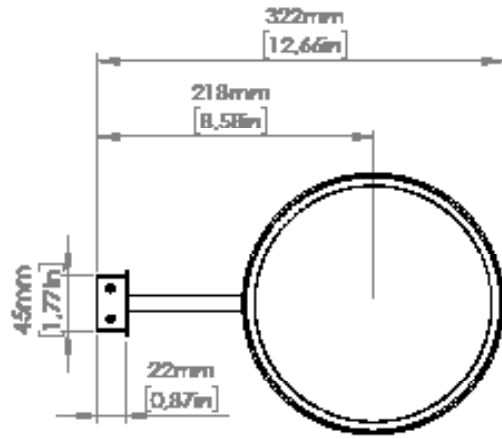

**SO / AP / PL LARGE**

1 x 36W  
LED module  
Emissione: 6.300 Lm  
2.700 K; CRI: >90  
IP20

*Phase cut dimming/Triac  
- 1-10V dimming systems  
available on demand*

Copyright and/or design rights subsist in this drawing. No part of this drawing may be reproduced in any material form (including photocopying or storing in any medium electronic means, whether or not intentionally and whether or not as part or a larger publication) without the express permission of the copyright owner, Contardi Lighting S.r.l.. Further and without prejudice to the above, this drawing and all information relating thereto is confidential, and shall not be communicated to a third party without the consent of Contardi lighting srl. Contardi lighting srl asserts all rights to be identified as the author of the work and otherwise.