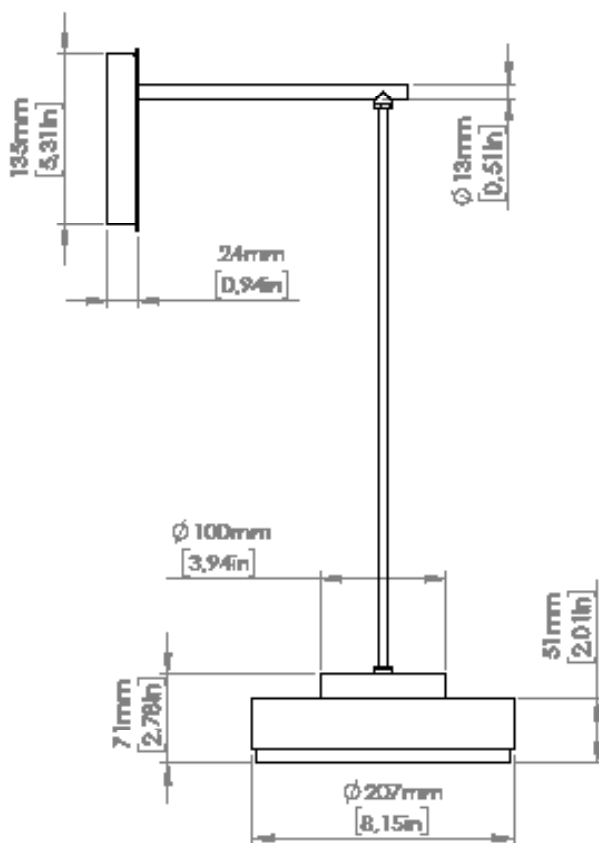

LED module

**SO / AP / PL SMALL**

1 x 14.3W  
LED module  
Emissione: 2.450 Lm  
2.700 K; CRI: >90  
IP20

**SO / AP / PL LARGE**

1 x 36W  
LED module  
Emissione: 6.300 Lm  
2.700 K; CRI: >90  
IP20

Dimmerazione a taglio di fase/  
Triac - altri sistemi di  
dimmerazione (DALI e 1-10V)  
disponibili su richiesta

**SO / AP / PL LARGE**

1 x 36W  
LED module  
Emissione: 6.300 Lm  
2.700 K; CRI: >90  
IP20

*Phase cut dimming/Triac  
- 1-10V dimming systems  
available on demand*

Copyright and/or design rights subsist in this drawing. No part of this drawing may be reproduced in any material form (including photocopying or storing in any medium electronic means, whether or not intentionally and whether or not as part or a larger publication) without the express permission of the copyright owner, Contardi Lighting S.r.l.. Further and without prejudice to the above, this drawing and all information relating thereto is confidential, and shall not be communicated to a third party without the consent of Contardi lighting srl. Contardi lighting srl asserts all rights to be identified as the author of the work and otherwise.