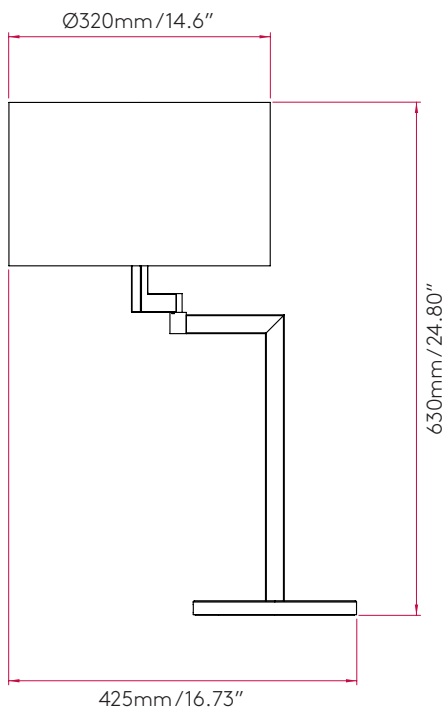

MOMO TABLE 7719

SKU 1162022

astro

PRODUCT SPECIFICATION

GENERAL

FINISH:	Polished Chrome	GROSS WEIGHT:	9.92 (lbs)
MAIN MATERIAL:	Metal - Stainless Steel	CLASS:	cETLus (Class I)
DIMENSIONS:	H: 630mm D: 425mm H: 24.80" D: 16.73"	LISTING LOCATION:	Dry
INSTALLATION ORIENTATION:	Not Applicable	FITTING METHOD:	Not Applicable
CUT OUT HOLE:	Not Applicable	ADA COMPLIANT:	Not Applicable
RECESS DEPTH:	Not Applicable	IC RATING:	Not Applicable
FIRE RATING:	Not Applicable	VOLTAGE:	Mains 120 (V)
CABLE LENGTH:	2800mm / 110.24"		

LAMP

LIGHT SOURCE:	E26/Medium	MACADAM ELLIPSE:	Not Applicable
MAXIMUM WATTAGE:	60W Max	UGR:	Not Applicable
MAXIMUM LAMP LENGTH:	To Be Advised	BEAM ANGLE:	Not Applicable
LAMP INCLUDED?	No	TILT ADJUSTMENT ANGLE:	Not Applicable
DELIVERED LUMENS:	Lamp Dependent	ROTATION ADJUSTMENT ANGLE:	Not Applicable
COLOR TEMP:	Lamp Dependent	AVERAGE LIFESPAN:	Lamp Dependent
CRI:	Lamp Dependent	L70:	Not Applicable
R9:	Lamp Dependent		

ADDITIONAL INFORMATION

SHADE SOLD SEPARATELY

BOX QUANTITY X4

PRODUCT ELEVATIONS

WITH SHADE

WITHOUT SHADE