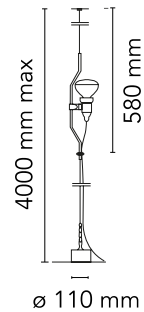

## Parentesi

Designed by Achille Castiglioni and Pio Manzu, 1971

Halogen - 150W

Lamp providing direct light. Lamp moves vertically via sliding of a painted or nickel-plated shaped steel tube on a ceiling-to-floor steel cable (4000 mm long). Fixture head made of injection-molded black elastomer housing a switch. Length of power cord from lamp-holder 4000 mm. Net weight 3 kg.

### Physical

|                             |       |
|-----------------------------|-------|
| Colour                      | Red   |
| Length (mm)                 | 110   |
| Cord colour                 | Black |
| Cord length (mm)            | 4000  |
| Canopy colour               | Red   |
| Canopy length/diameter (mm) | 64    |
| Canopy height (mm)          | 20    |
| Net weight (kg)             | 3.5   |
| Package height (mm)         | 90    |
| Package width (mm)          | 150   |
| Package length (mm)         | 610   |
| Package volume (m3)         | 0.01  |
| IP internal                 | 20    |

## Schematic light drawing

| h(m) | E(lx) | D(m)  |
|------|-------|-------|
| 1    | 156   | 4.37  |
| 2    | 39    | 8.75  |
| 3    | 17    | 13.12 |
| 4    | 10    | 17.50 |
| 5    | 6     | 21.87 |