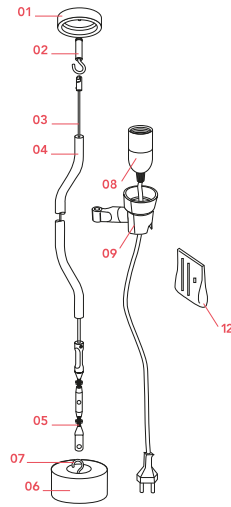

## Parentesi

Designed by Achille Castiglioni and Pio Manzu, 1971

Halogen - 150W

Lamp providing direct light. Lamp moves vertically via sliding of a painted or nickel-plated shaped steel tube on a ceiling-to-floor steel cable (4000 mm long). Fixture head made of injection-molded black elastomer housing a switch. Length of power cord from lamp-holder 4000 mm. Net weight 3 kg.

## Schematic light drawing

| h(m) | E(lx) | D(m)  |
|------|-------|-------|
| 1    | 156   | 4.37  |
| 2    | 39    | 8.75  |
| 3    | 17    | 13.12 |
| 4    | 10    | 17.50 |
| 5    | 6     | 21.87 |

## Bulbs

NOT INCLUDED

RF32366

LED Lamp 12W E27 220-240V  
2700K R125

NOT INCLUDED

RF35355

LED Lamp 13W E27 220-240V  
2700K R125

## Spare Parts

|     |                                        |           |
|-----|----------------------------------------|-----------|
| 01. | Complete red rose                      | RF5400135 |
| 02. | Anchor hook screw                      | RF06745   |
| 03. | Parentesi 6m steel cable               | RF01444   |
| 03. | Parentesi 4m steel cable               | RF01442   |
| 04. | Red tube                               | RF02601   |
| 05. | Parentesi inox turnbuckle & grub screw | RF01438   |
| 06. | Base for Parentesi & Pasentesi D       | RF5601600 |
| 07. | Hook + nut                             | RF06747   |
| 08. | Parentesi switch assembly              | RF04633   |
| 09. | Parentesi rubber support               | RF35511   |
| 12. | Kit wire ties and screw                | RF5600200 |