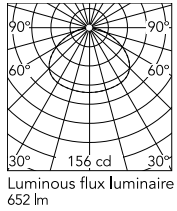

### Physical

|                             |       |
|-----------------------------|-------|
| Colour                      | Red   |
| Length (mm)                 | 110   |
| Cord colour                 | Black |
| Cord length (mm)            | 4000  |
| Canopy colour               | Red   |
| Canopy length/diameter (mm) | 64    |
| Canopy height (mm)          | 20    |
| Net weight (kg)             | 3.5   |
| Package height (mm)         | 90    |
| Package width (mm)          | 150   |
| Package length (mm)         | 610   |
| Package volume (m3)         | 0.01  |
| IP internal                 | 20    |

### Technical Drawings

[2D](#)  ZIP

[3D](#)  ZIP

[Bim](#)  ZIP

## Schematic light drawing

| h(m) | E(lx) | D(m)  |
|------|-------|-------|
| 1    | 156   | 4.37  |
| 2    | 39    | 8.75  |
| 3    | 17    | 13.12 |
| 4    | 10    | 17.50 |
| 5    | 6     | 21.87 |