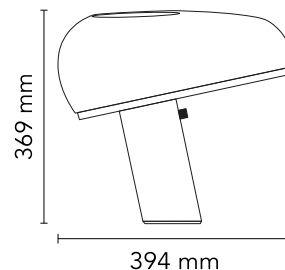

Are you a professional and your project needs consulting and support?

[BOOK AN APPOINTMENT](#)

Main specifications

EAN	8059607039021
Mounting	Table
Environments	Indoor dry location
Light source type	Bulb
Light sources included	No
Lamp category	Halogen
Lamp type	A60
Lamp holders	E27
Ilcos	HSGS
Number of lamps	1
Power (W)	100
System power (W)	150

Physical

Colour	Orange
Length (mm)	394
Cord colour	Black
Net weight (kg)	7.8
Package height (mm)	465
Package width (mm)	470
Package length (mm)	385
Package volume (m3)	0.1
IP internal	20

Download

[Mounting instructions](#)  PDF