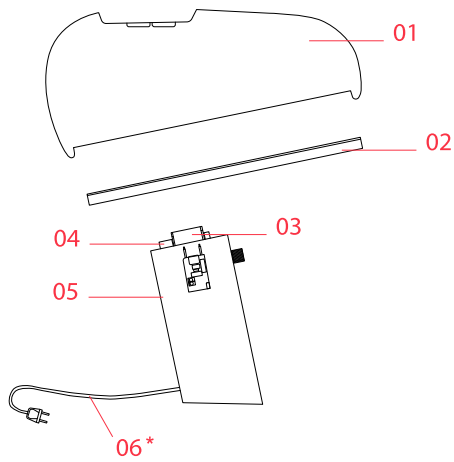

Spare Parts

01.	Snoopy Reflector	RF16089
02.	Snoopy glass diffuser	RF84656
03.	Snoopy E27 lamp holder	RF11912
04.	Ring nut	RF11919
05.	Snoopy electronic touch dimmer new type	RF36804
06.	Snoopy electrical assembly new type	RF10152

*In case of a replacement from an old-type dimmer and/or fuse box cable to a new-generation dimmer and/or standard cable, Flos recommends purchasing both new-generation spare parts.