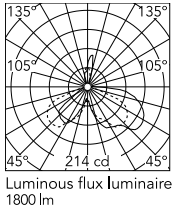

Physical

Colour	Orange
Length (mm)	394
Cord colour	Black
Net weight (kg)	7.8
Package height (mm)	465
Package width (mm)	470
Package length (mm)	385
Package volume (m3)	0.1
IP internal	20

Download

[Mounting instructions](#)  PDF

[Mounting instructions](#)  PDF

Photometric Files

[LDT / IES](#)  LDT

Technical Drawings

[2D](#)  ZIP

[3D](#)  ZIP

Schematic light drawing

Photometric