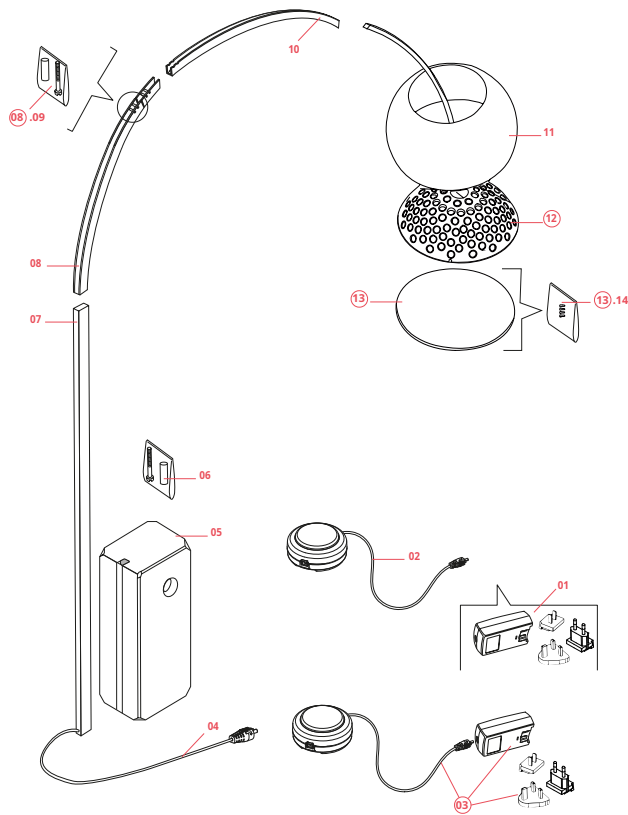

FLOS

F0303000 Steel

Arco Led

Designed by Achille and Pier Giacomo Castiglioni, 1962

28W - 1224lm - 2700K

Floor lamp providing direct light. White Carrara marble base. Satin-finish stainless steel telescopic stem. Pressed, polished and zapon-varnished aluminum swiveling and height-adjustable reflector.

Physical

Colour	Steel
Length (mm)	2200
Cord colour	Black
Cord length (mm)	2300
Net weight (kg)	64.1
Package volume (m3)	0.24
IP internal	20

*The diffuser can be adjusted to 1700 mm or 1850 mm.

Download

Mounting instructions	↓ PDF
Mounting instructions	↓ PDF
Mounting instructions	↓ PDF
Mounting instructions	↓ PDF

Ecodesign and Energy Labelling

This product contains a light source of energy efficiency class D

Spare Parts

- | | | |
|-----|-------------------------------------------------------|-----------|
| 01. | Black plug assembly kit & 48V driver | RF6600130 |
| 02. | Arco Led Switch dimmer 600Ma for new version | RF26383 |
| 03. | Arco Led Switch dimmer 400mA assembly for old version | RF0303600 |
| 04. | Arco Led Middle electric cable with connectors | RF20805 |
| 05. | Marble base | F0310000 |
| 06. | Fixing screw with joint | RF0300100 |
| 07. | Inox stem | RF21041 |
| 08. | Long inox channel | RF02970 |
| 09. | Pins and screw set | RF0300200 |
| 10. | Medium inox channel | RF02971 |
| 11. | Polished reflector | RF00797 |
| 12. | Arco Led Small inox channel with grid and led | RF0303400 |
| 13. | Arco Led Optical led diffuser with fixing screws | RF0303200 |
| 14. | Arco Led Optical led diffuser fixing screws | RF0303300 |