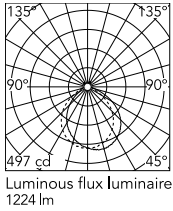

Physical

Colour	Steel
Length (mm)	2200
Cord colour	Black
Cord length (mm)	2300
Net weight (kg)	64.1
Package volume (m3)	0.24
IP internal	20

*The diffuser can be adjusted to 1700 mm or 1850 mm.

Download

Mounting instructions	↓ PDF
Mounting instructions	↓ PDF
Mounting instructions	↓ PDF
Mounting instructions	↓ PDF

Photometric Files

LDT / IES	↓ LDT
-----------	-----------------------

Technical Drawings

2D	↓ ZIP
3D	↓ ZIP
Bim	↓ ZIP

Schematic light drawing

Photometric

Lighting type	Direct
Light distribution	Asymmetric
CCT (K)	2700
Extreme cut off	No