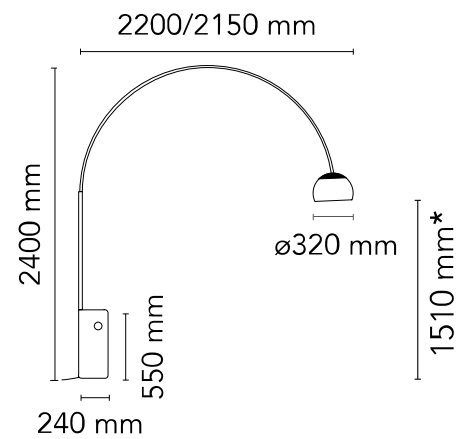

FLOS

F0303000 Steel

Arco Led

Designed by Achille and Pier Giacomo Castiglioni, 1962

28W - 1224lm - 2700K

Floor lamp providing direct light. White Carrara marble base. Satin-finish stainless steel telescopic stem. Pressed, polished and zapon-varnished aluminum swiveling and height-adjustable reflector.

Are you a professional and your project needs consulting and support?

[BOOK AN APPOINTMENT](#)

Main specifications

EAN	8059607000991
Mounting	Floor
Environments	Indoor dry location
Light source type	LED
Light sources included	Yes
LED type	LED array
Power (W)	28
Lumen Output (lm)	1224

Physical

Colour	Steel
Length (mm)	2200
Cord colour	Black
Cord length (mm)	2300
Net weight (kg)	64.1
Package volume (m3)	0.24
IP internal	20

*The diffuser can be adjusted to 1700 mm or 1850 mm.

Download

Mounting instructions	↓ PDF
Mounting instructions	↓ PDF
Mounting instructions	↓ PDF
Mounting instructions	↓ PDF