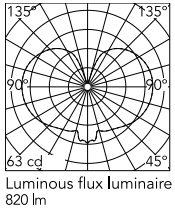

### Physical

Colour	White
Length (mm)	190
Cord colour	White
Cord length (mm)	1800
Net weight (kg)	0.75
Package height (mm)	480
Package width (mm)	280
Package length (mm)	280
Package volume (m3)	0.04
IP internal	20

### Photometric Files

[LDT / IES](#) LDT

### Technical Drawings

[2D](#) ZIP

[3D](#) ZIP

## Schematic light drawing