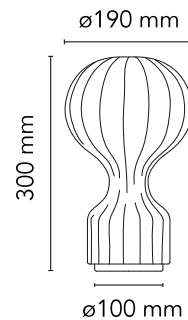

### Physical

Colour	White
Length (mm)	190
Cord colour	White
Cord length (mm)	1800
Net weight (kg)	0.75
Package height (mm)	480
Package width (mm)	280
Package length (mm)	280
Package volume (m3)	0.04
IP internal	20